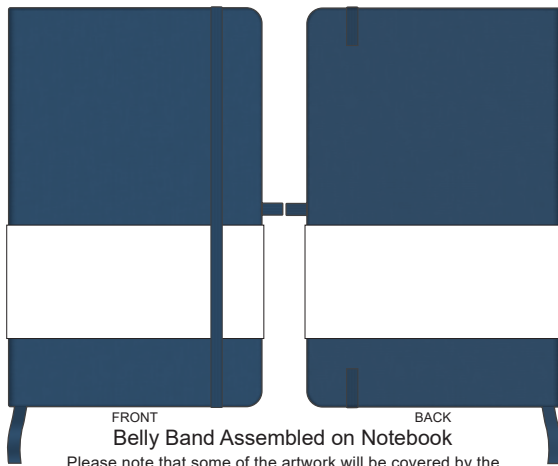

100% of Actual Size
Pad Print

Branding area can be moved anywhere within the red line.

100% of Actual Size
Pad Print (Back)

Branding area can be moved anywhere within the red line.

100% of Actual Size
Screen Print (one colour)

-  Copper Foil Print Colour
-  Silver Foil Print Colour
-  Gold Foil Print Colour

70% of Actual Size
Digital Print - Belly Band Template

Artwork will be printed directly onto the product via CMYK printing (no white), colours will not be vibrant due to white ink not being available for this process

Green Line = Fold Lines when assembled on notebook

Blue Line = The SIGNIFICANT PRINT AREA

(Keep all critical images & text within this box)

Black Line = Maximum print area

Pink Line = Bleed off to here

25% of Actual Size

Belly Band Assembled on Notebook
Please note that some of the artwork will be covered by the notebook closure strap when assembled.

BELLY BAND

NOTEBOOK