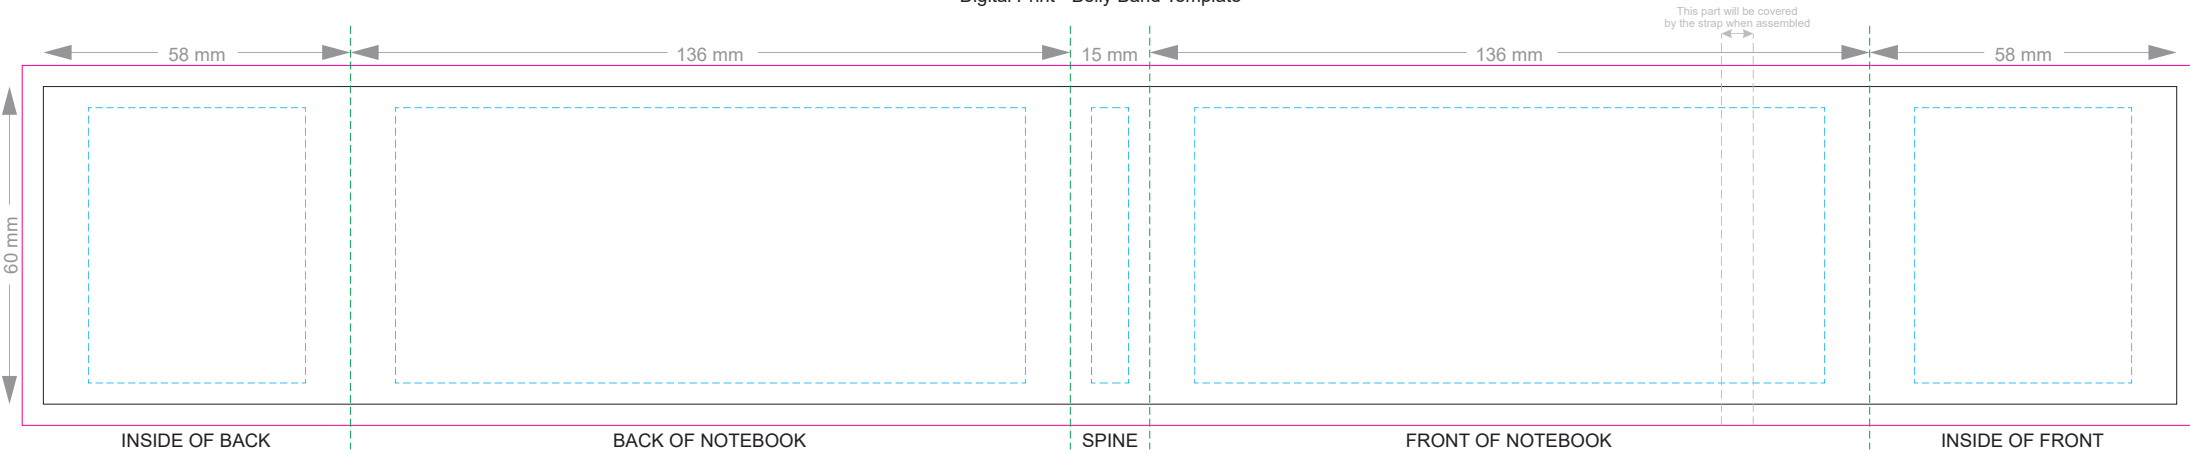

70% of Actual Size
Digital Print - Belly Band Template

Artwork will be printed directly onto the product via CMYK printing (no white), colours will not be vibrant due to white ink not being available for this process

Green Line = Fold Lines when assembled on notebook

Blue Line = The SIGNIFICANT PRINT AREA

(Keep all critical images & text within this box)

Black Line = Maximum print area

Pink Line = Bleed off to here