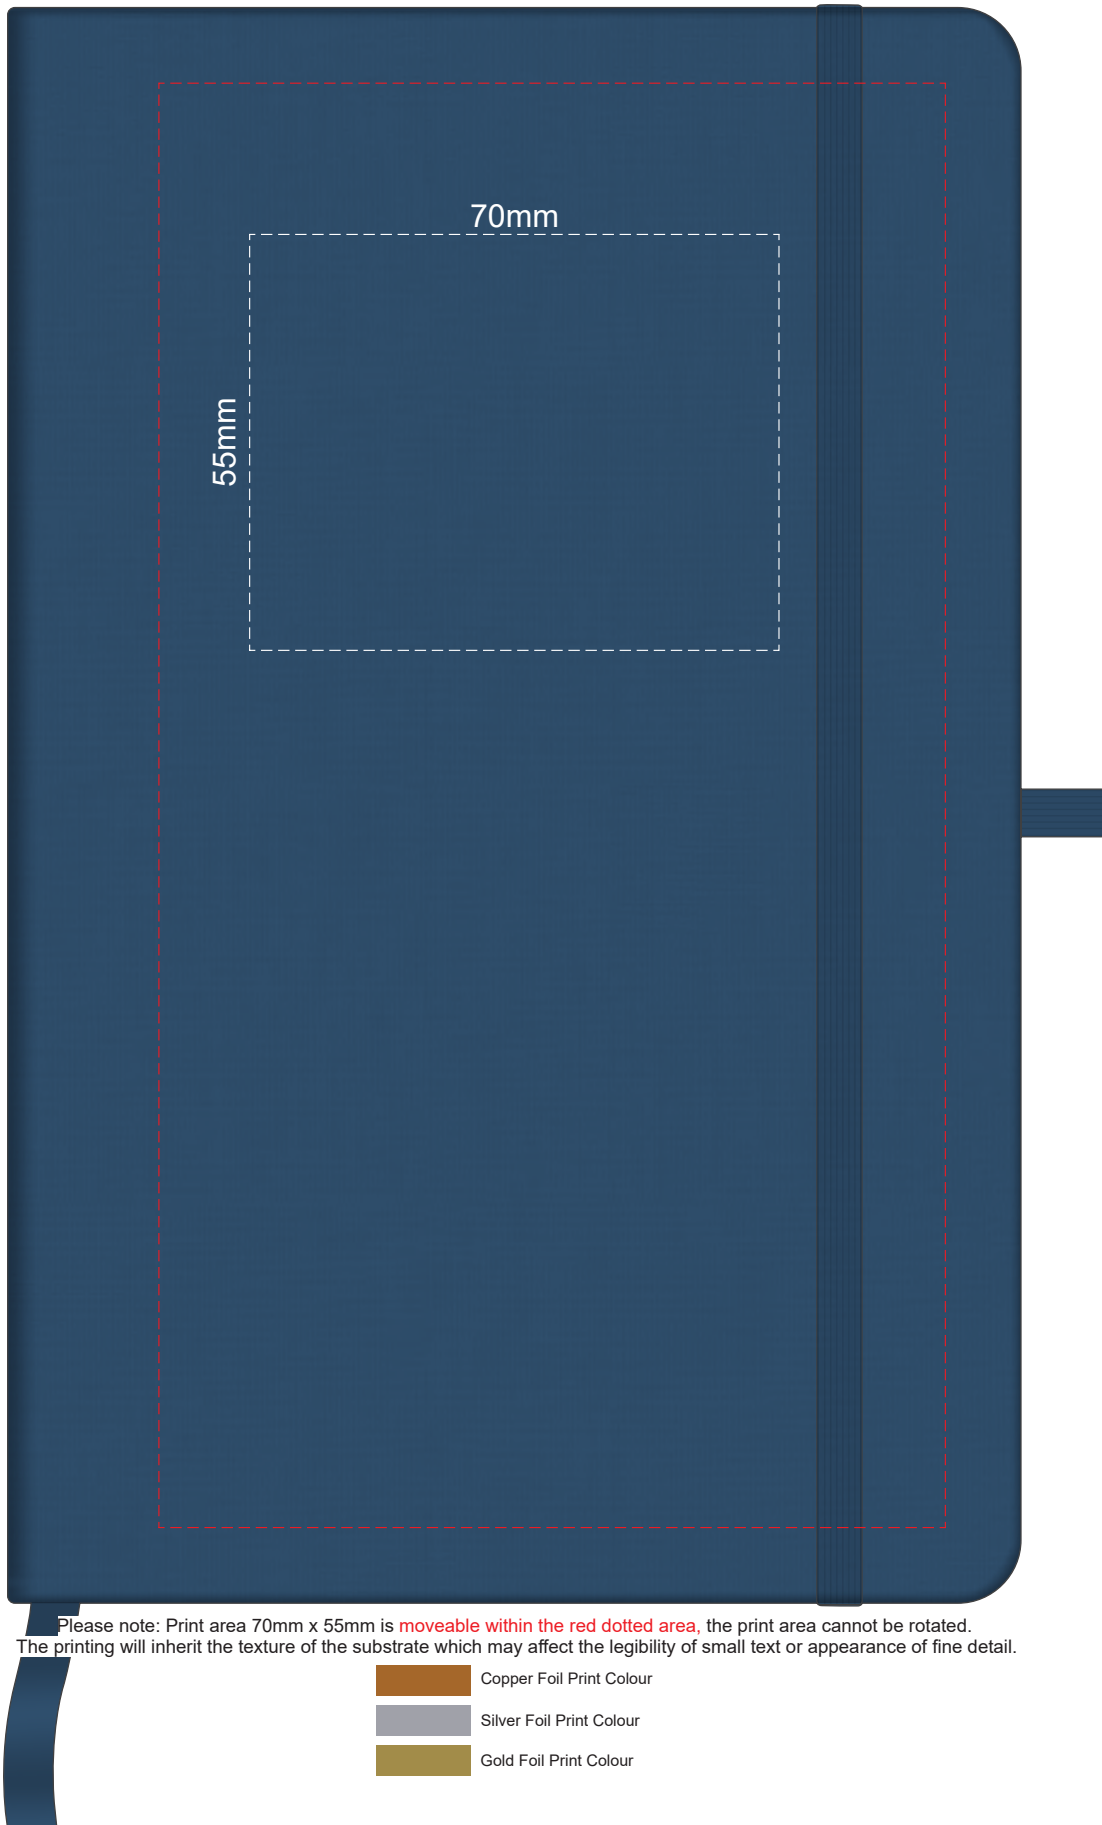

100% of Actual Size
Pad Print

Branding area can be moved anywhere within the red line.

100% of Actual Size
Pad Print (Back)

Branding area can be moved anywhere within the red line.

100% of Actual Size
Screen Print (one colour)

100% of Actual Size
Screen Print (one colour)
Back

100% of Actual Size
Direct Digital

100% of Actual Size
Debossing
Debossing XL

Print area 100 x 100mm is moveable within the XL deboss area and can rotate to suit.

100% of Actual Size
Debossing

Branding area can be moved anywhere within the red line.

100% of Actual Size
Foil Printing Front Cover
FRONT ONLY

Please note: Print area 70mm x 55mm is **moveable within the red dotted area**, the print area cannot be rotated.
The printing will inherit the texture of the substrate which may affect the legibility of small text or appearance of fine detail.

-  Copper Foil Print Colour
-  Silver Foil Print Colour
-  Gold Foil Print Colour

70% of Actual Size
Digital Print - Belly Band Template

Artwork will be printed directly onto the product via CMYK printing (no white), colours will not be vibrant due to white ink not being available for this process