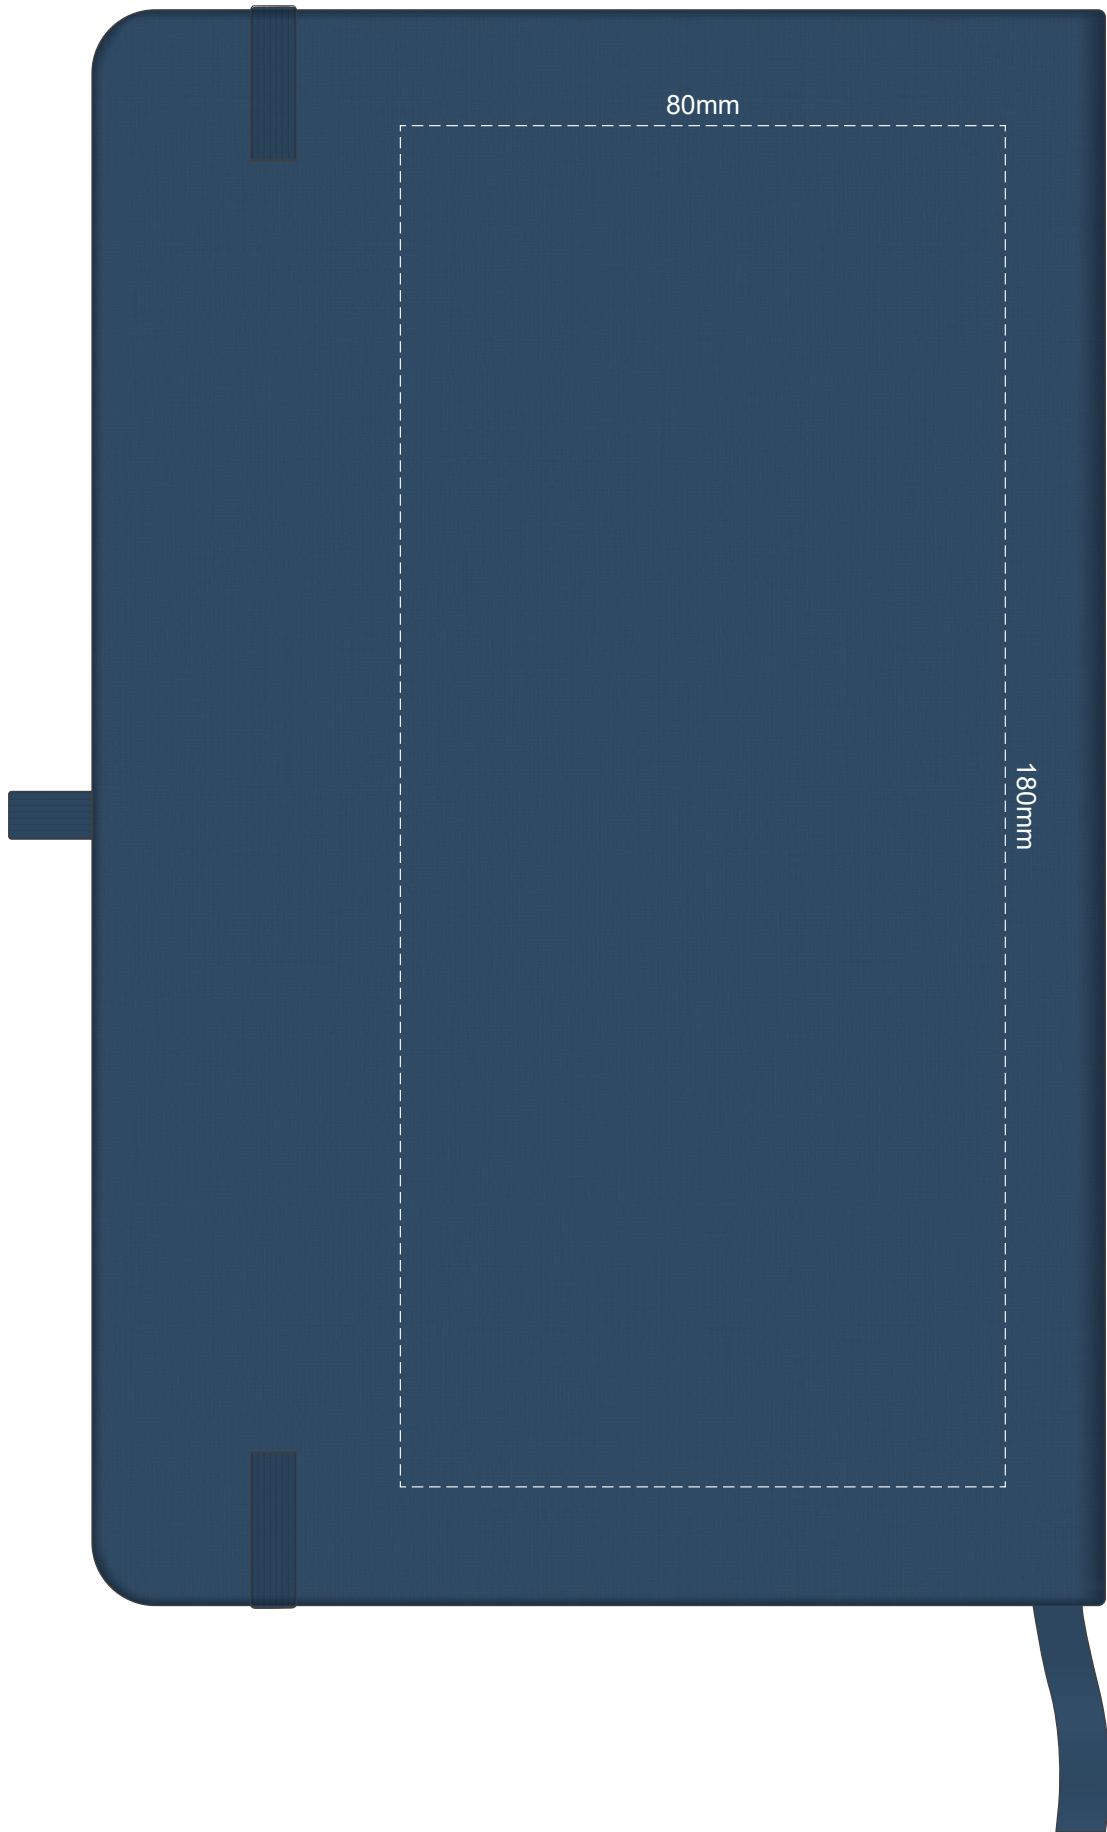

100% of Actual Size
Pad Print

Branding area can be moved anywhere within the red line.

100% of Actual Size
Pad Print (Back)

Branding area can be moved anywhere within the red line.

100% of Actual Size
Screen Print (one colour)

100% of Actual Size
Screen Print (one colour)
Back

100% of Actual Size
Direct Digital

100% of Actual Size
Debossing
Debossing XL

Print area 100 x 100mm is moveable within the XL deboss area and can rotate to suit.

100% of Actual Size
Debossing

Branding area can be moved anywhere within the red line.

100% of Actual Size
Foil Printing Front Cover
FRONT ONLY

Please note: Print area 70mm x 55mm is **moveable within the red dotted area**, the print area cannot be rotated.
The printing will inherit the texture of the substrate which may affect the legibility of small text or appearance of fine detail.

-  Copper Foil Print Colour
-  Silver Foil Print Colour
-  Gold Foil Print Colour

70% of Actual Size
Digital Print - Belly Band Template

Artwork will be printed directly onto the product via CMYK printing (no white), colours will not be vibrant due to white ink not being available for this process