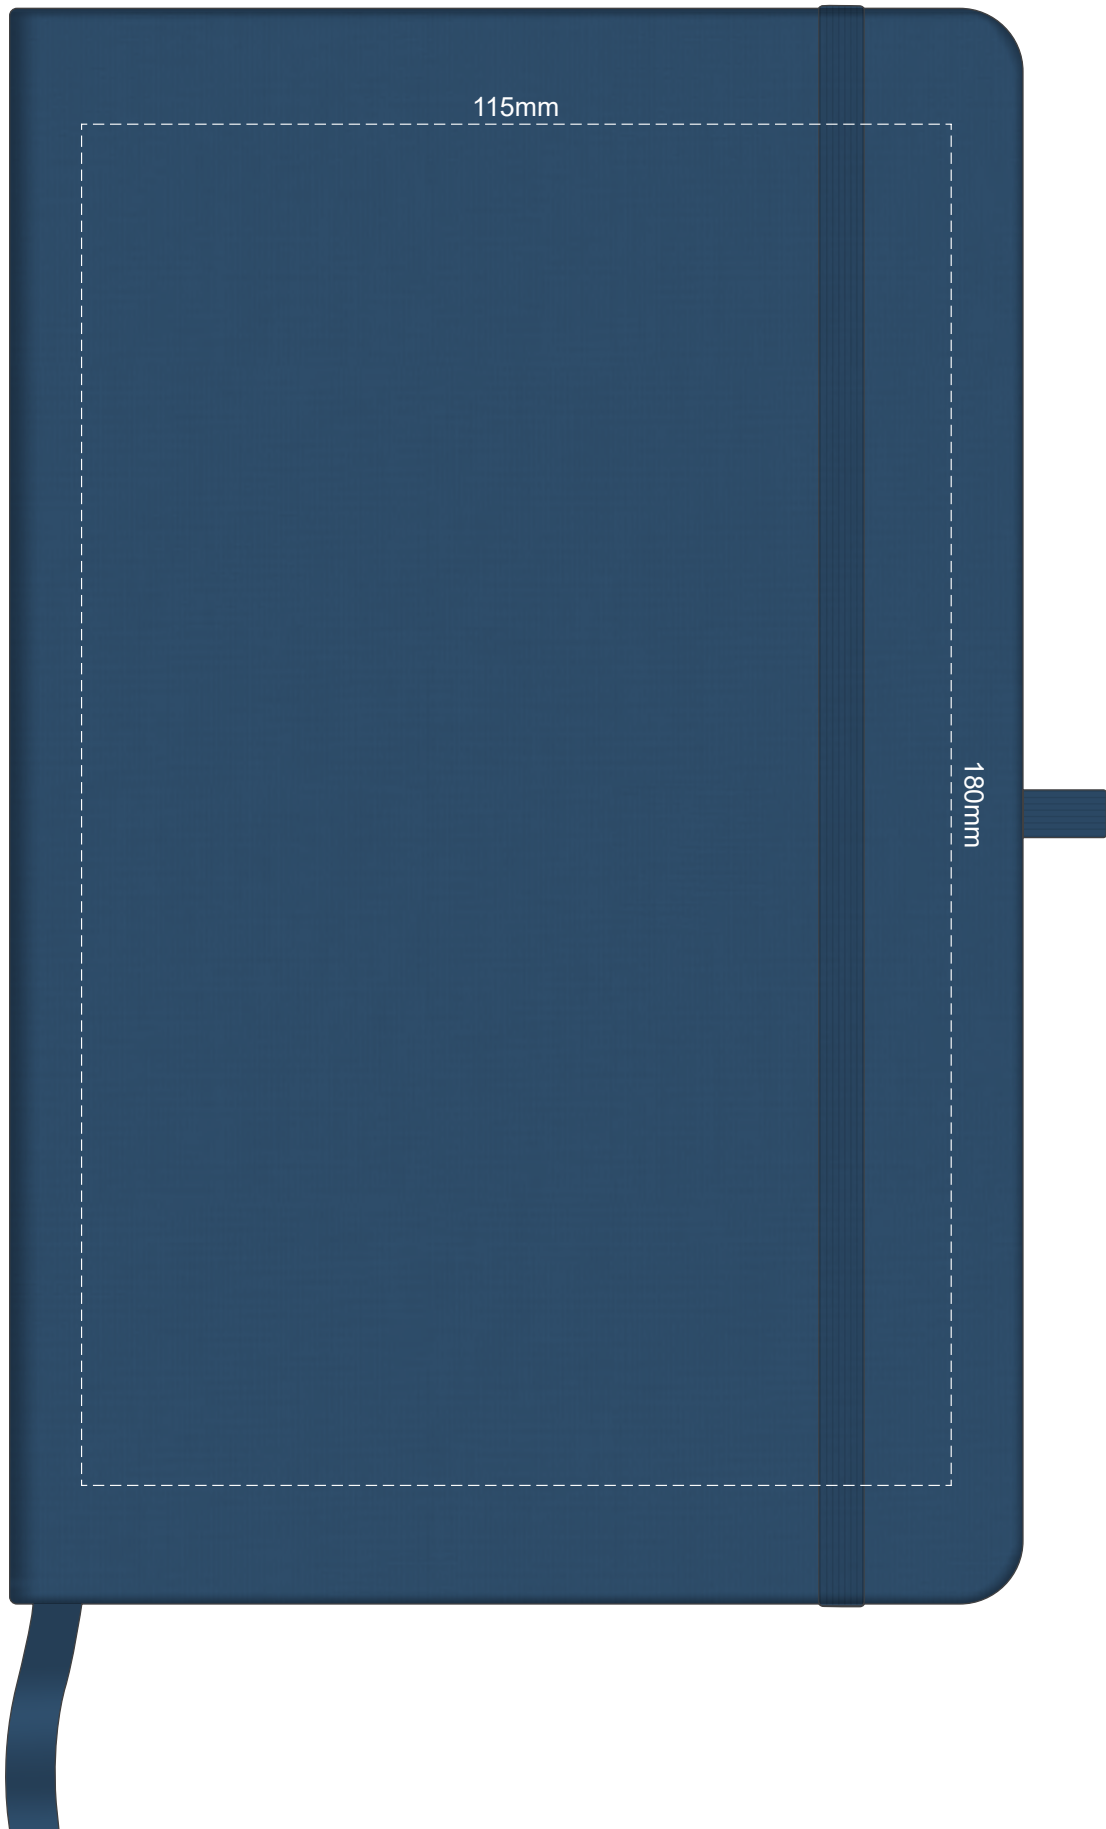

100% of Actual Size
Pad Print

Branding area can be moved anywhere within the red line.

100% of Actual Size
Pad Print (Back)

Branding area can be moved anywhere within the red line.

100% of Actual Size
Screen Print (one colour)

100% of Actual Size
Screen Print (one colour)
Back

100% of Actual Size
Direct Digital

100% of Actual Size
Debossing
Debossing XL

Print area 100 x 100mm is moveable within the XL deboss area and can rotate to suit.

100% of Actual Size
Debossing

Branding area can be moved anywhere within the red line.

100% of Actual Size
Foil Printing Front Cover
FRONT ONLY

Please note: Print area 70mm x 55mm is **moveable within the red dotted area**, the print area cannot be rotated.
The printing will inherit the texture of the substrate which may affect the legibility of small text or appearance of fine detail.

-  Copper Foil Print Colour
-  Silver Foil Print Colour
-  Gold Foil Print Colour

70% of Actual Size
Digital Print - Belly Band Template

Artwork will be printed directly onto the product via CMYK printing (no white), colours will not be vibrant due to white ink not being available for this process