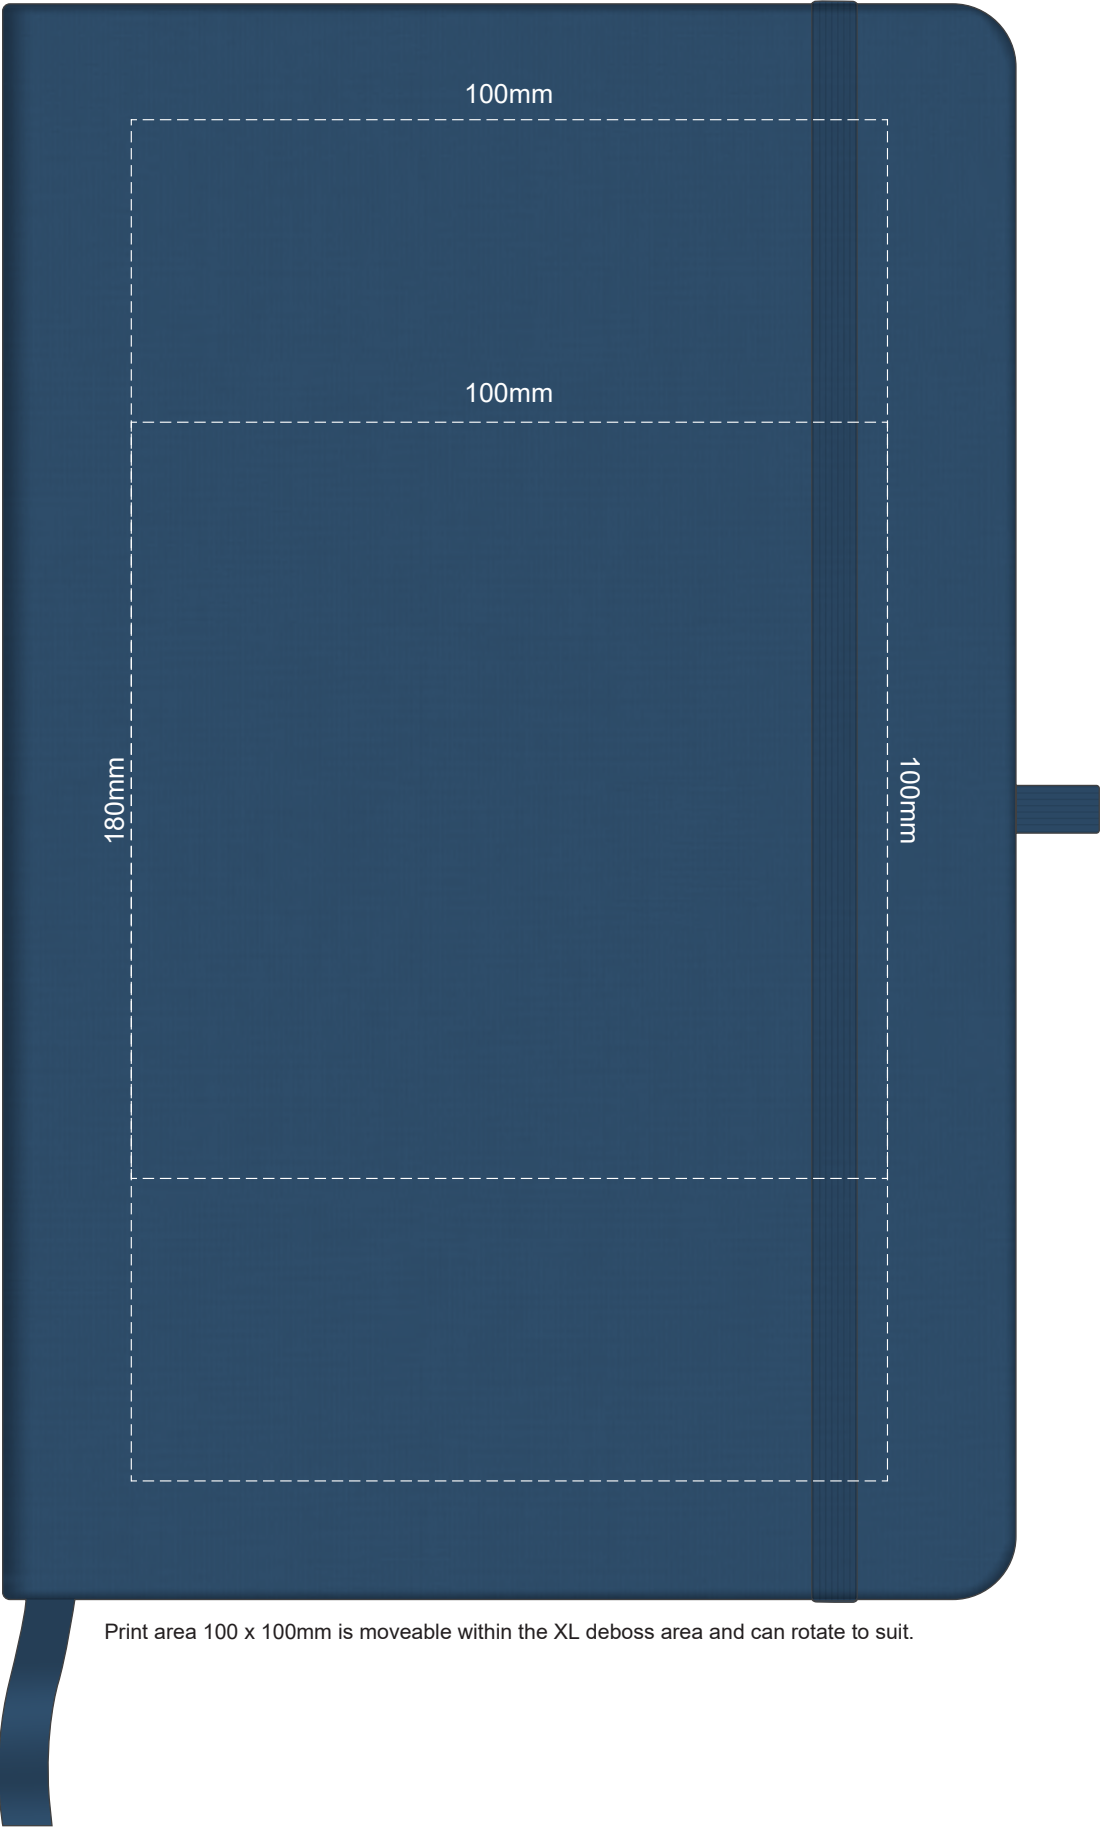

100% of Actual Size
Pad Print

Branding area can be moved anywhere within the red line.

100% of Actual Size
Pad Print (Back)

Branding area can be moved anywhere within the red line.

100% of Actual Size
Screen Print (one colour)

100% of Actual Size
Screen Print (one colour)
Back

100% of Actual Size
Direct Digital

100% of Actual Size
Debossing
Debossing XL

Print area 100 x 100mm is moveable within the XL deboss area and can rotate to suit.

100% of Actual Size
Debossing

Branding area can be moved anywhere within the red line.

100% of Actual Size
Foil Printing Front Cover
FRONT ONLY

Please note: Print area 70mm x 55mm is **moveable within the red dotted area**, the print area cannot be rotated.
The printing will inherit the texture of the substrate which may affect the legibility of small text or appearance of fine detail.

Green Line = Fold Lines when assembled on notebook

Blue Line = The SIGNIFICANT PRINT AREA

(Keep all critical images & text within this box)

Black Line = Maximum print area

Pink Line = Bleed off to here

25% of Actual Size