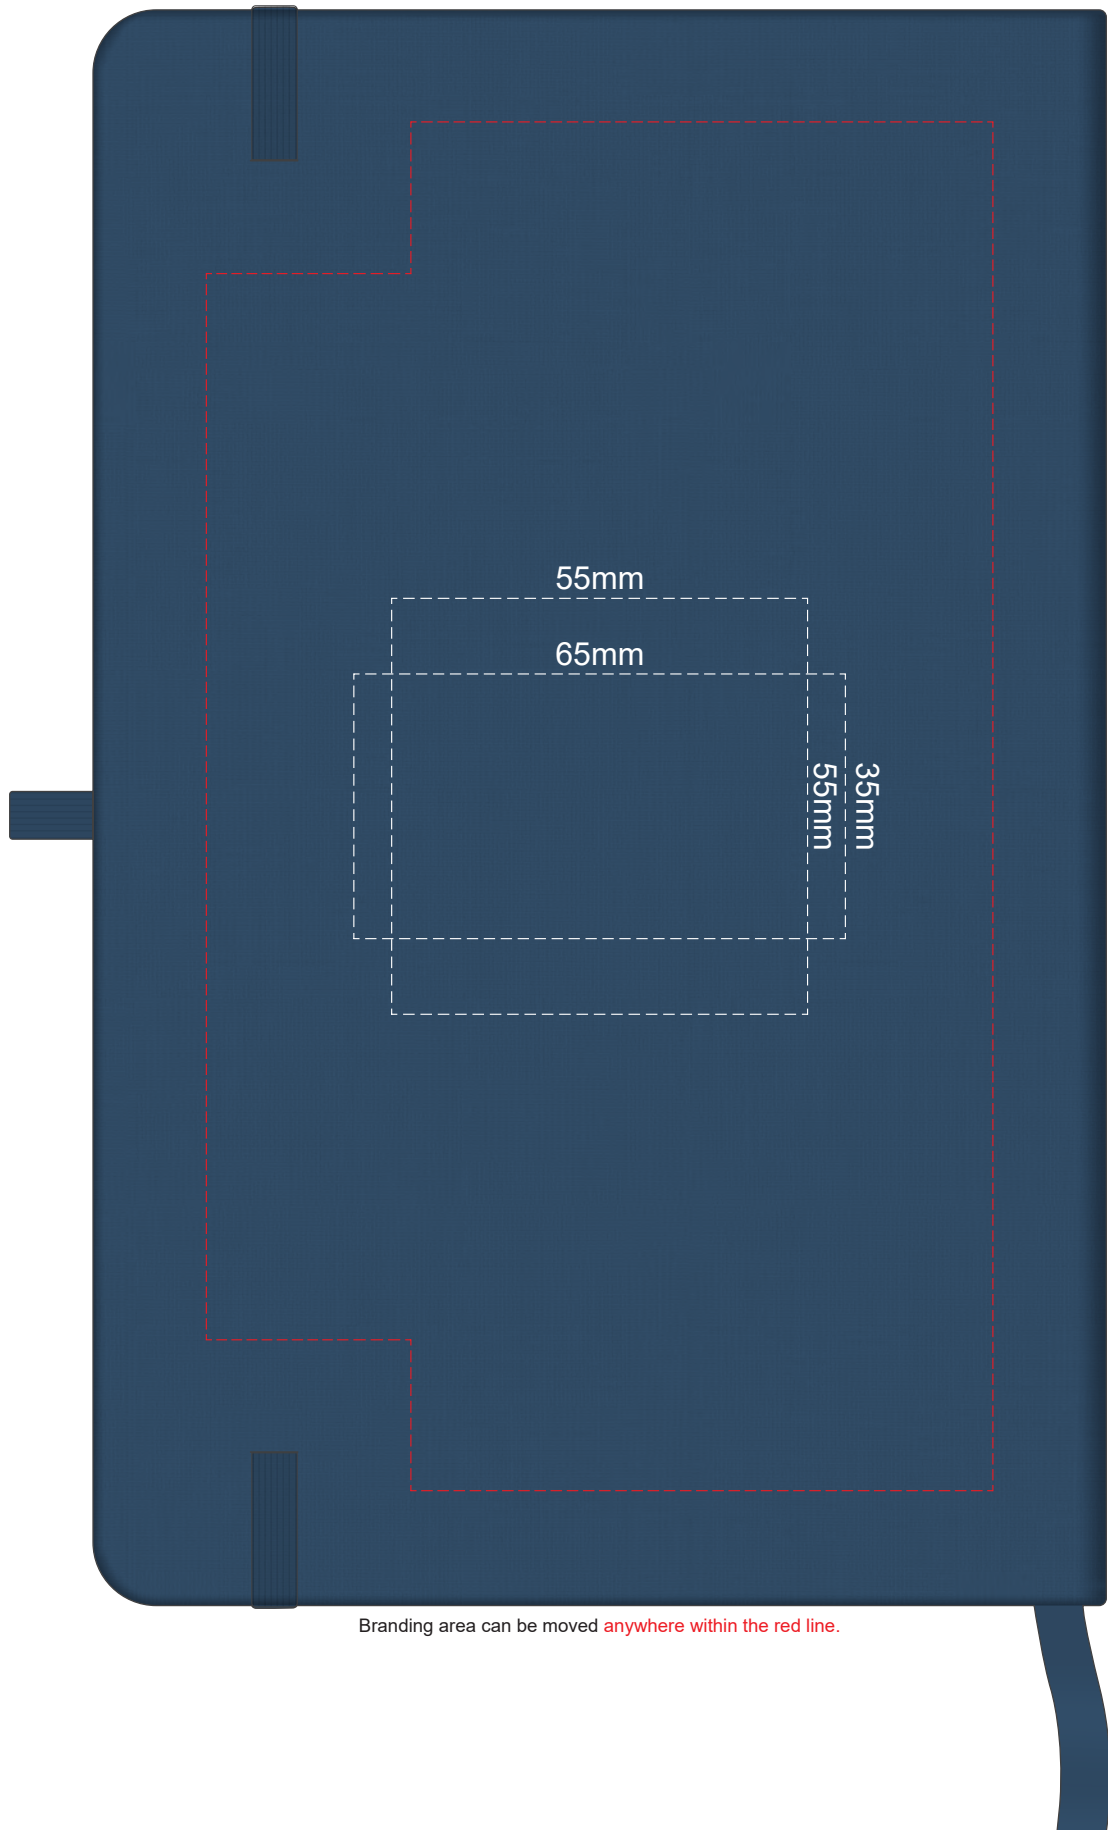

100% of Actual Size
Pad Print

Branding area can be moved anywhere within the red line.

100% of Actual Size
Pad Print (Back)

Branding area can be moved anywhere within the red line.

100% of Actual Size
Screen Print (one colour)

100% of Actual Size
Screen Print (one colour)
Back

100% of Actual Size
Direct Digital

100% of Actual Size
Debossing
Debossing XL

Print area 100 x 100mm is moveable within the XL deboss area and can rotate to suit.

100% of Actual Size
Debossing

Branding area can be moved anywhere within the red line.

100% of Actual Size
Foil Printing Front Cover
FRONT ONLY

Please note: Print area 70mm x 55mm is **moveable within the red dotted area**, the print area cannot be rotated.
The printing will inherit the texture of the substrate which may affect the legibility of small text or appearance of fine detail.

Green Line = Fold Lines when assembled on notebook

Blue Line = The SIGNIFICANT PRINT AREA

(Keep all critical images & text within this box)

Black Line = Maximum print area

Pink Line = Bleed off to here

25% of Actual Size