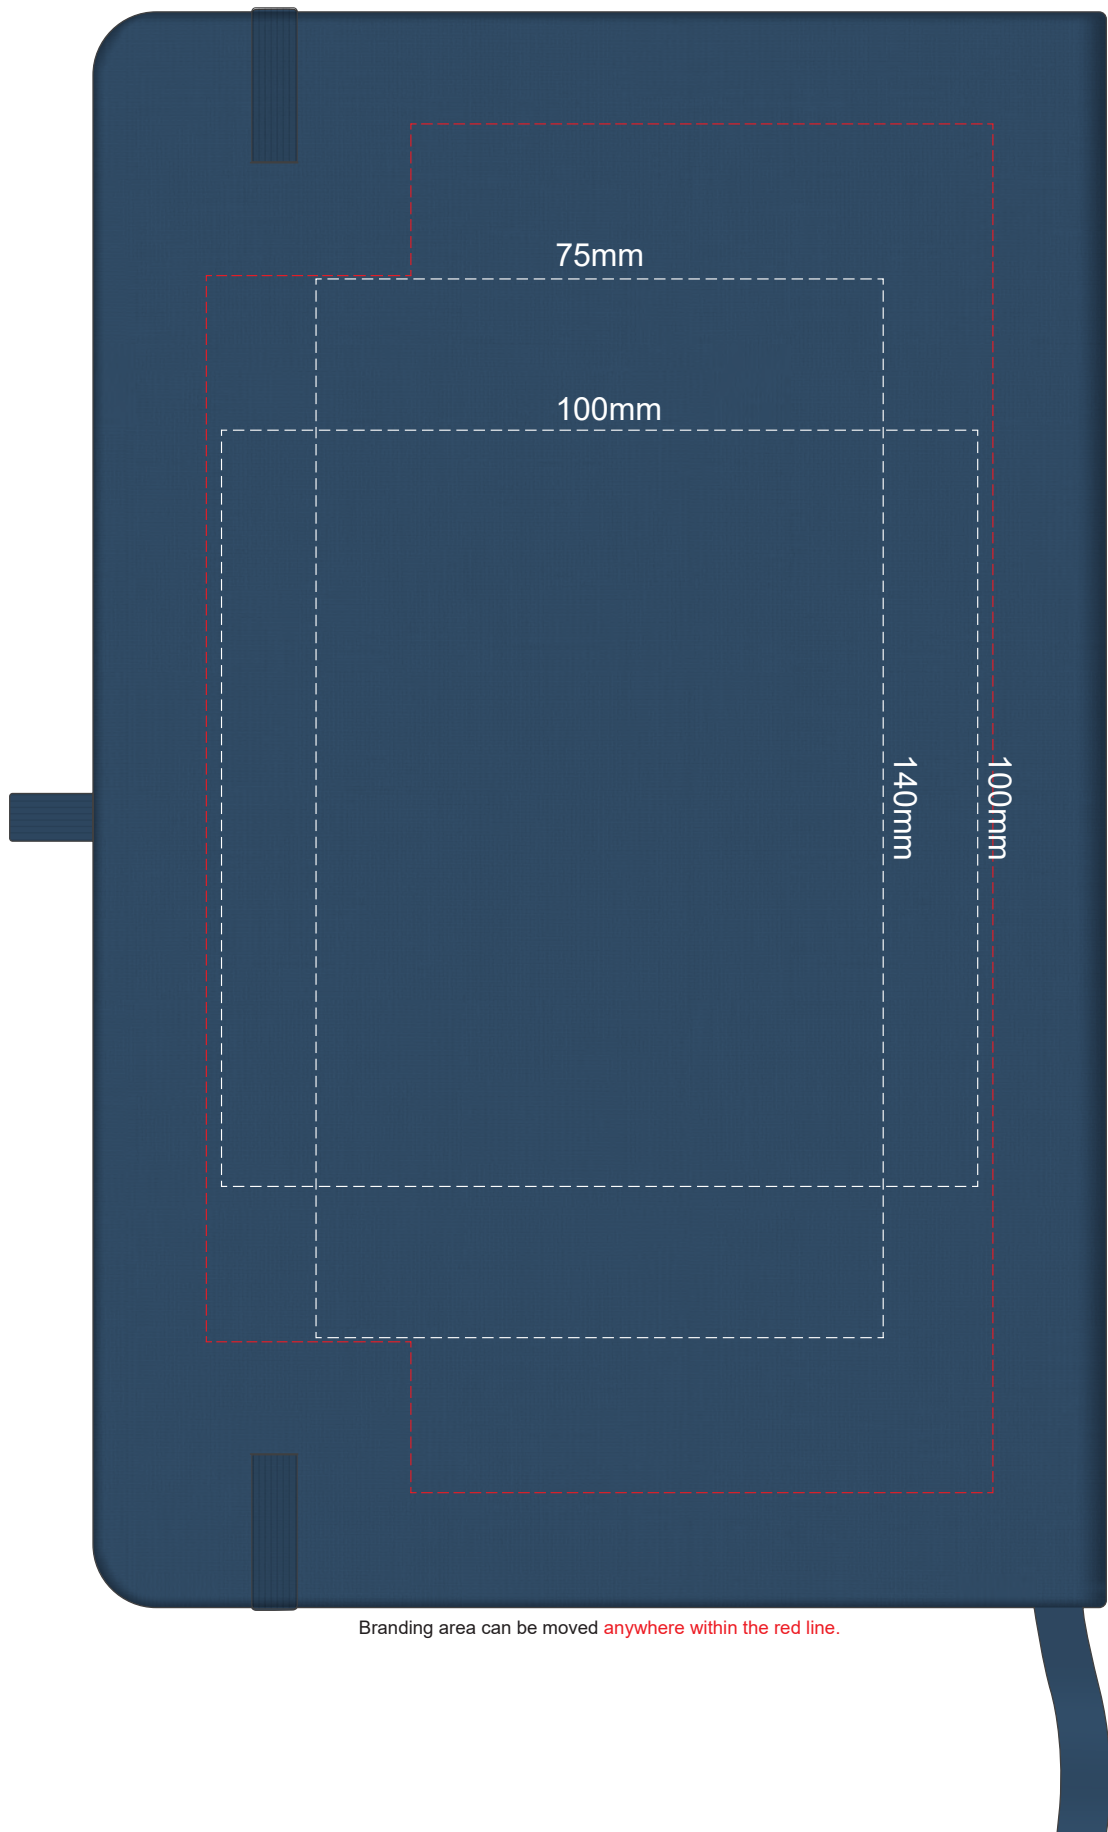

100% of Actual Size
Pad Print

Branding area can be moved anywhere within the red line.

100% of Actual Size
Pad Print (Back)

Branding area can be moved anywhere within the red line.

100% of Actual Size
Screen Print (one colour)

100% of Actual Size
Screen Print (one colour)
Back

100% of Actual Size
Direct Digital

100% of Actual Size
Debossing
Debossing XL

Print area 100 x 100mm is moveable within the XL deboss area and can rotate to suit.

100% of Actual Size
Debossing

Branding area can be moved anywhere within the red line.

100% of Actual Size
Foil Printing Front Cover
FRONT ONLY

Please note: Print area 70mm x 55mm is **moveable within the red dotted area**, the print area cannot be rotated.
The printing will inherit the texture of the substrate which may affect the legibility of small text or appearance of fine detail.

Green Line = Fold Lines when assembled on notebook

Blue Line = The SIGNIFICANT PRINT AREA

(Keep all critical images & text within this box)

Black Line = Maximum print area

Pink Line = Bleed off to here

25% of Actual Size