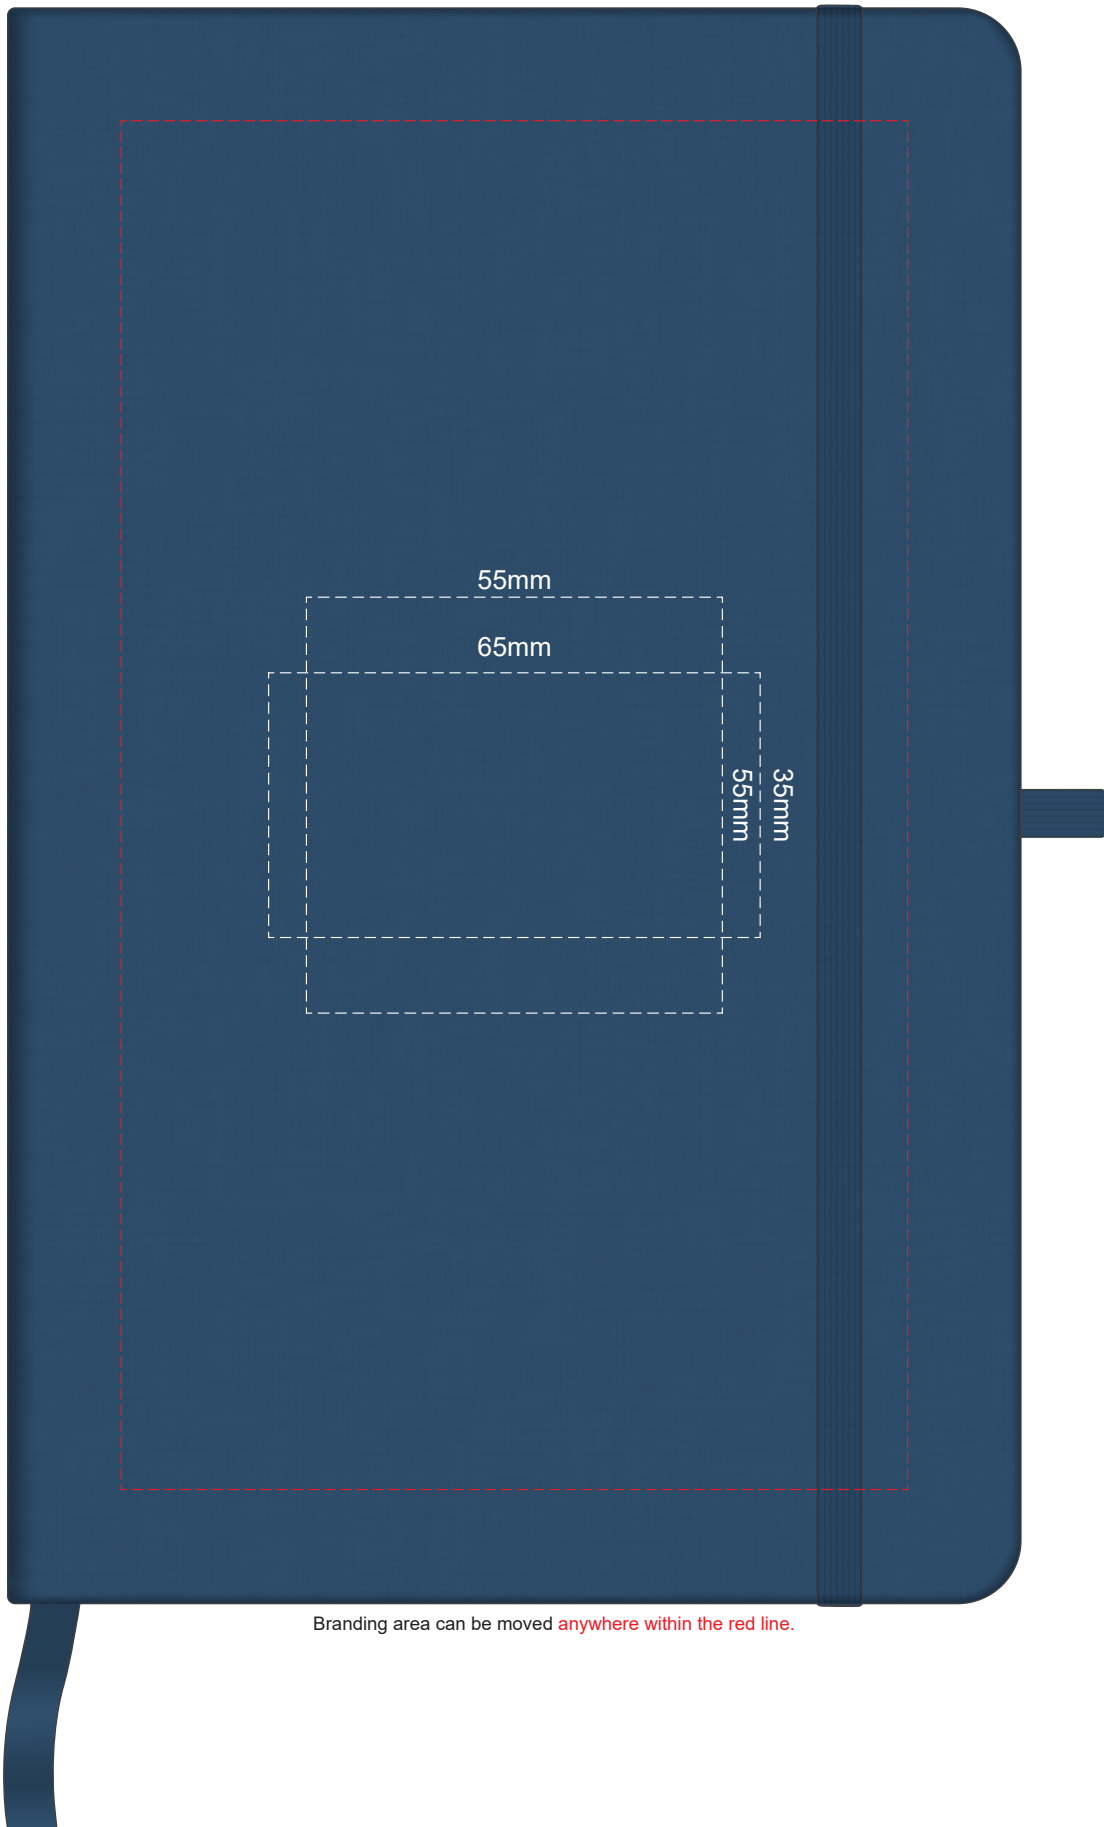

100% of Actual Size
Pad Print

Branding area can be moved anywhere within the red line.

100% of Actual Size
Pad Print (Back)

Branding area can be moved anywhere within the red line.

100% of Actual Size
Screen Print (one colour)

100% of Actual Size
Screen Print (one colour)
Back

100% of Actual Size
Direct Digital

100% of Actual Size
Debossing
Debossing XL

Print area 100 x 100mm is moveable within the XL deboss area and can rotate to suit.

100% of Actual Size
Debossing

Branding area can be moved anywhere within the red line.

100% of Actual Size
Foil Printing Front Cover
FRONT ONLY

Please note: Print area 70mm x 55mm is **moveable within the red dotted area**, the print area cannot be rotated.
The printing will inherit the texture of the substrate which may affect the legibility of small text or appearance of fine detail.

Green Line = Fold Lines when assembled on notebook

Blue Line = The SIGNIFICANT PRINT AREA

(Keep all critical images & text within this box)

Black Line = Maximum print area

Pink Line = Bleed off to here

25% of Actual Size