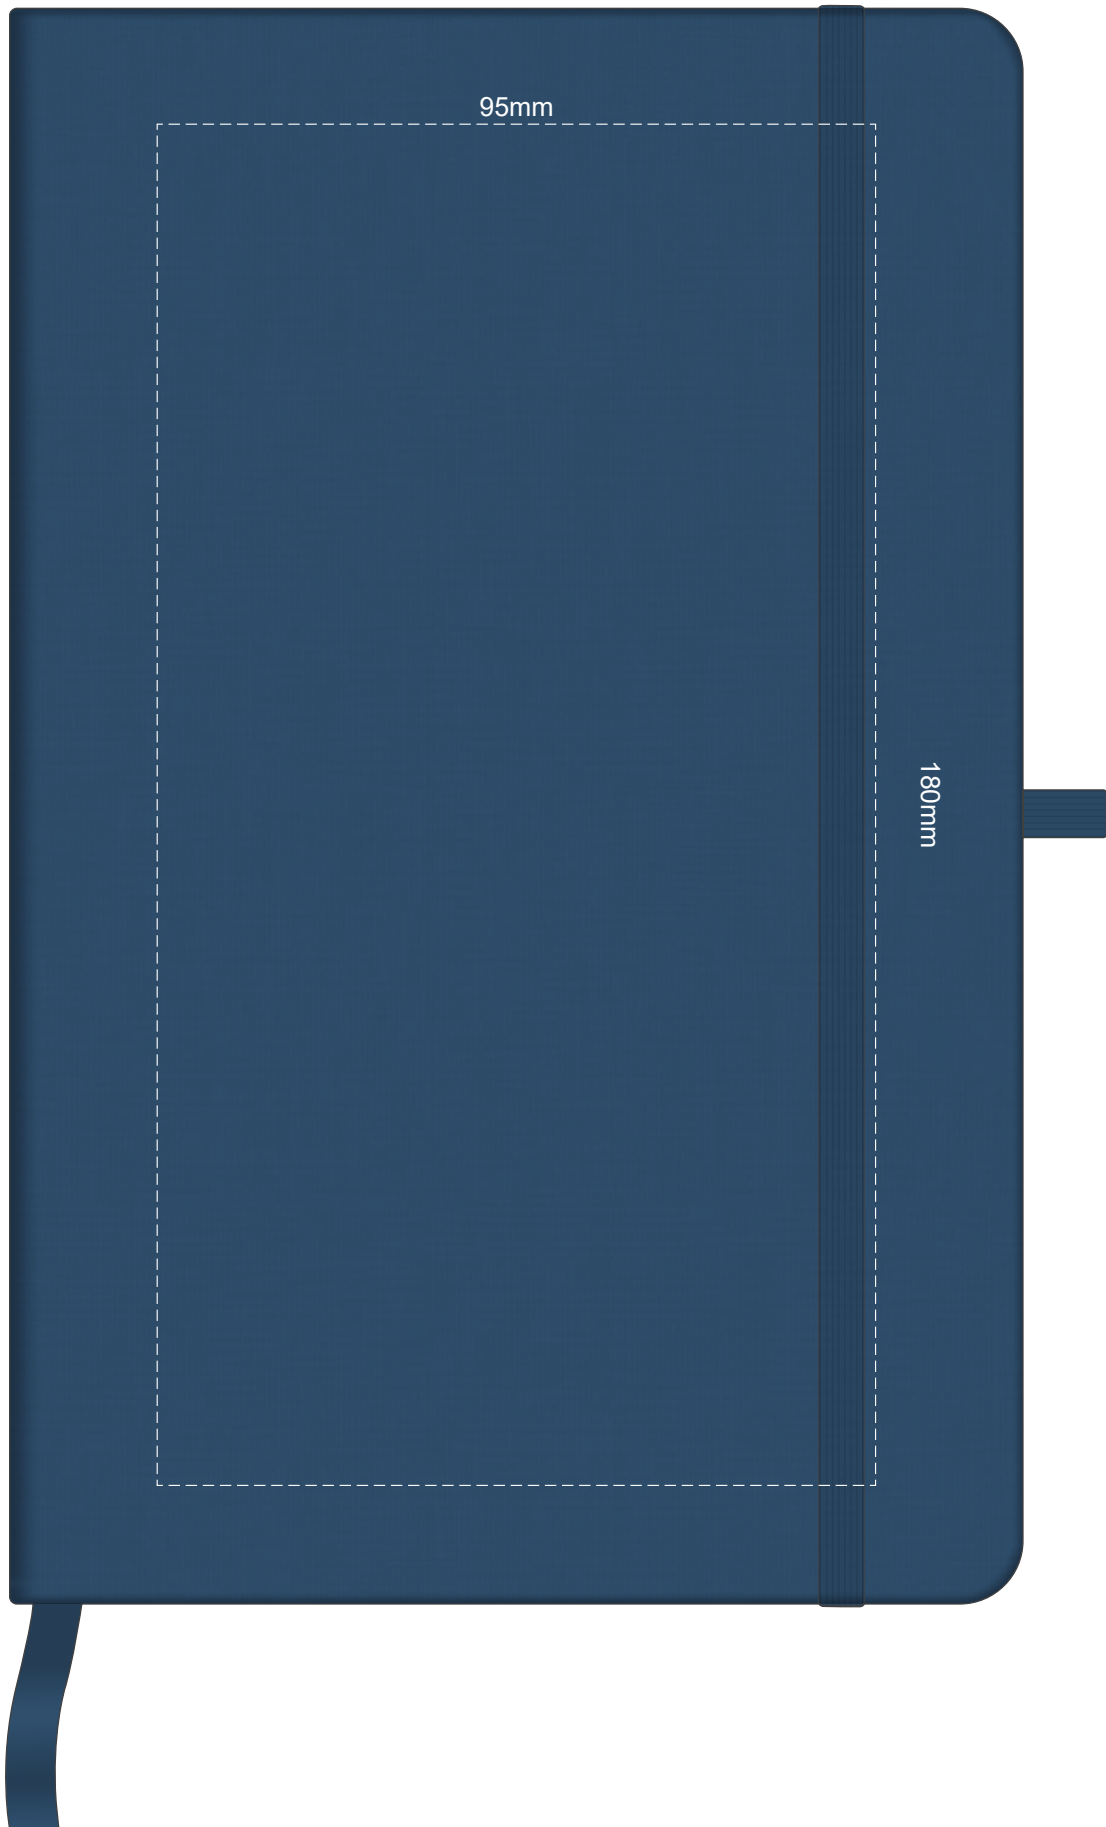

100% of Actual Size
Pad Print

Branding area can be moved anywhere within the red line.

100% of Actual Size
Pad Print (Back)

Branding area can be moved anywhere within the red line.

100% of Actual Size
Screen Print (one colour)

100% of Actual Size
Screen Print (one colour)
Back

100% of Actual Size
Direct Digital

100% of Actual Size
Debossing
Debossing XL

Print area 100 x 100mm is moveable within the XL deboss area and can rotate to suit.

100% of Actual Size
Debossing

Branding area can be moved anywhere within the red line.

100% of Actual Size
Foil Printing Front Cover
FRONT ONLY

Please note: Print area 70mm x 55mm is **moveable within the red dotted area**, the print area cannot be rotated.
The printing will inherit the texture of the substrate which may affect the legibility of small text or appearance of fine detail.

-  Copper Foil Print Colour
-  Silver Foil Print Colour
-  Gold Foil Print Colour

70% of Actual Size
Digital Print - Belly Band Template

Artwork will be printed directly onto the product via CMYK printing (no white), colours will not be vibrant due to white ink not being available for this process