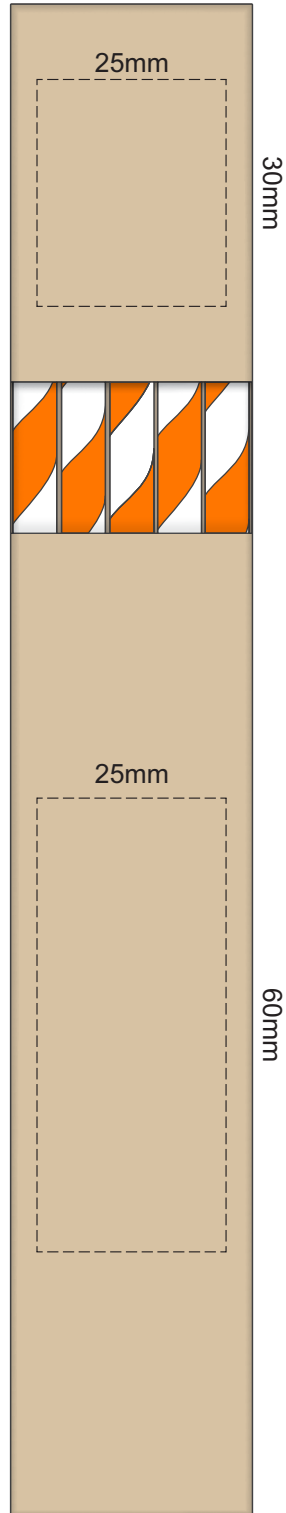

100% of Actual Size  
Pad Print (one colour)

100% of Actual Size  
Digital Packaging Print

Digital Packaging Print is only available on white and natural products because it is a CMYK print, **no white print** is available. The material of this item is an uncoated print media, this means the ink will absorb into the material and the print will inherit the matt finish of the material creating a more natural vintage look with lower colour intensity.

100% of Actual Size  
Digital Label

**Blue Line = The SIGNIFICANT PRINT AREA**  
(Keep all critical images & text within this box)

**Black Line = Maximum print area**

**Pink Line = Bleed off to here**