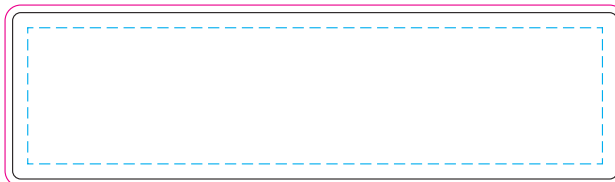

100% of Actual Size  
Pad Print (one colour)

100% of Actual Size  
Digital Packaging Print

Digital Packaging Print is only available on white and natural products because it is a CMYK print, **no white print** is available. The material of this item is an uncoated print media, this means the ink will absorb into the material and the print will inherit the matt finish of the material creating a more natural vintage look with lower colour intensity.

100% of Actual Size  
Digital Label

**Blue Line = The SIGNIFICANT PRINT AREA**  
(Keep all critical images & text within this box)

**Black Line = Maximum print area**

**Pink Line = Bleed off to here**