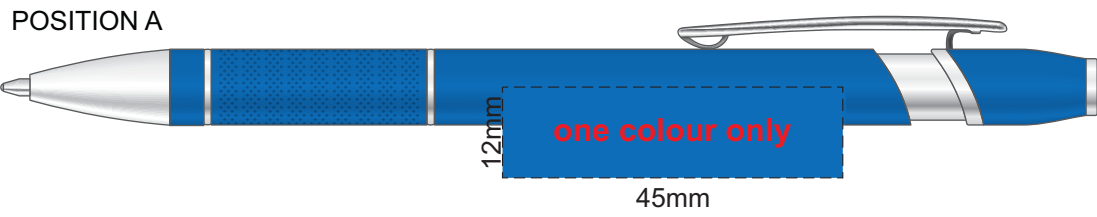

100% of Actual Size  
Screen Print (one color)

 Engraves to Oxidised White

100% of Actual Size  
Pad Print

100% of Actual Size  
Pad Print BACK

100% of Actual Size  
Direct Digital

70% of Actual Size  
Digital Print - Belly Band Template

Artwork will be printed directly onto the product via CMYK printing (no white), colours will not be vibrant due to white ink not being available for this process

Green Line = Fold Lines when assembled on notebook

Blue Line = The SIGNIFICANT PRINT AREA

(Keep all critical images & text within this box)

Black Line = Maximum print area

Pink Line = Bleed off to here

25% of Actual Size

Please note that some of the artwork will be covered by the notebook closure strap when assembled.

100% of Actual Size

55mm

55mm

100% of Actual Size

65mm

35mm