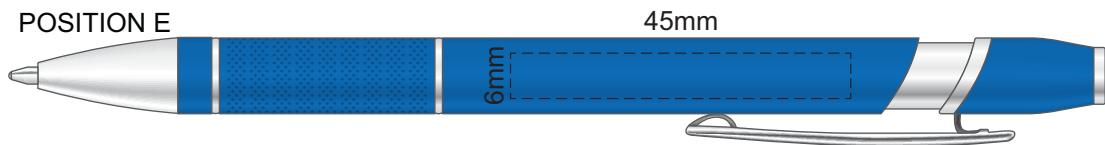

100% of Actual Size  
Screen Print (one color)

 Engraves to Oxidised White

100% of Actual Size  
Pad Print

100% of Actual Size  
Pad Print BACK

100% of Actual Size  
Direct Digital

70% of Actual Size  
Digital Print - Belly Band Template

Artwork will be printed directly onto the product via CMYK printing (no white), colours will not be vibrant due to white ink not being available for this process

Green Line = Fold Lines when assembled on notebook

Blue Line = The SIGNIFICANT PRINT AREA

(Keep all critical images & text within this box)

Black Line = Maximum print area

Pink Line = Bleed off to here

25% of Actual Size

Please note that some of the artwork will be covered by the notebook closure strap when assembled.