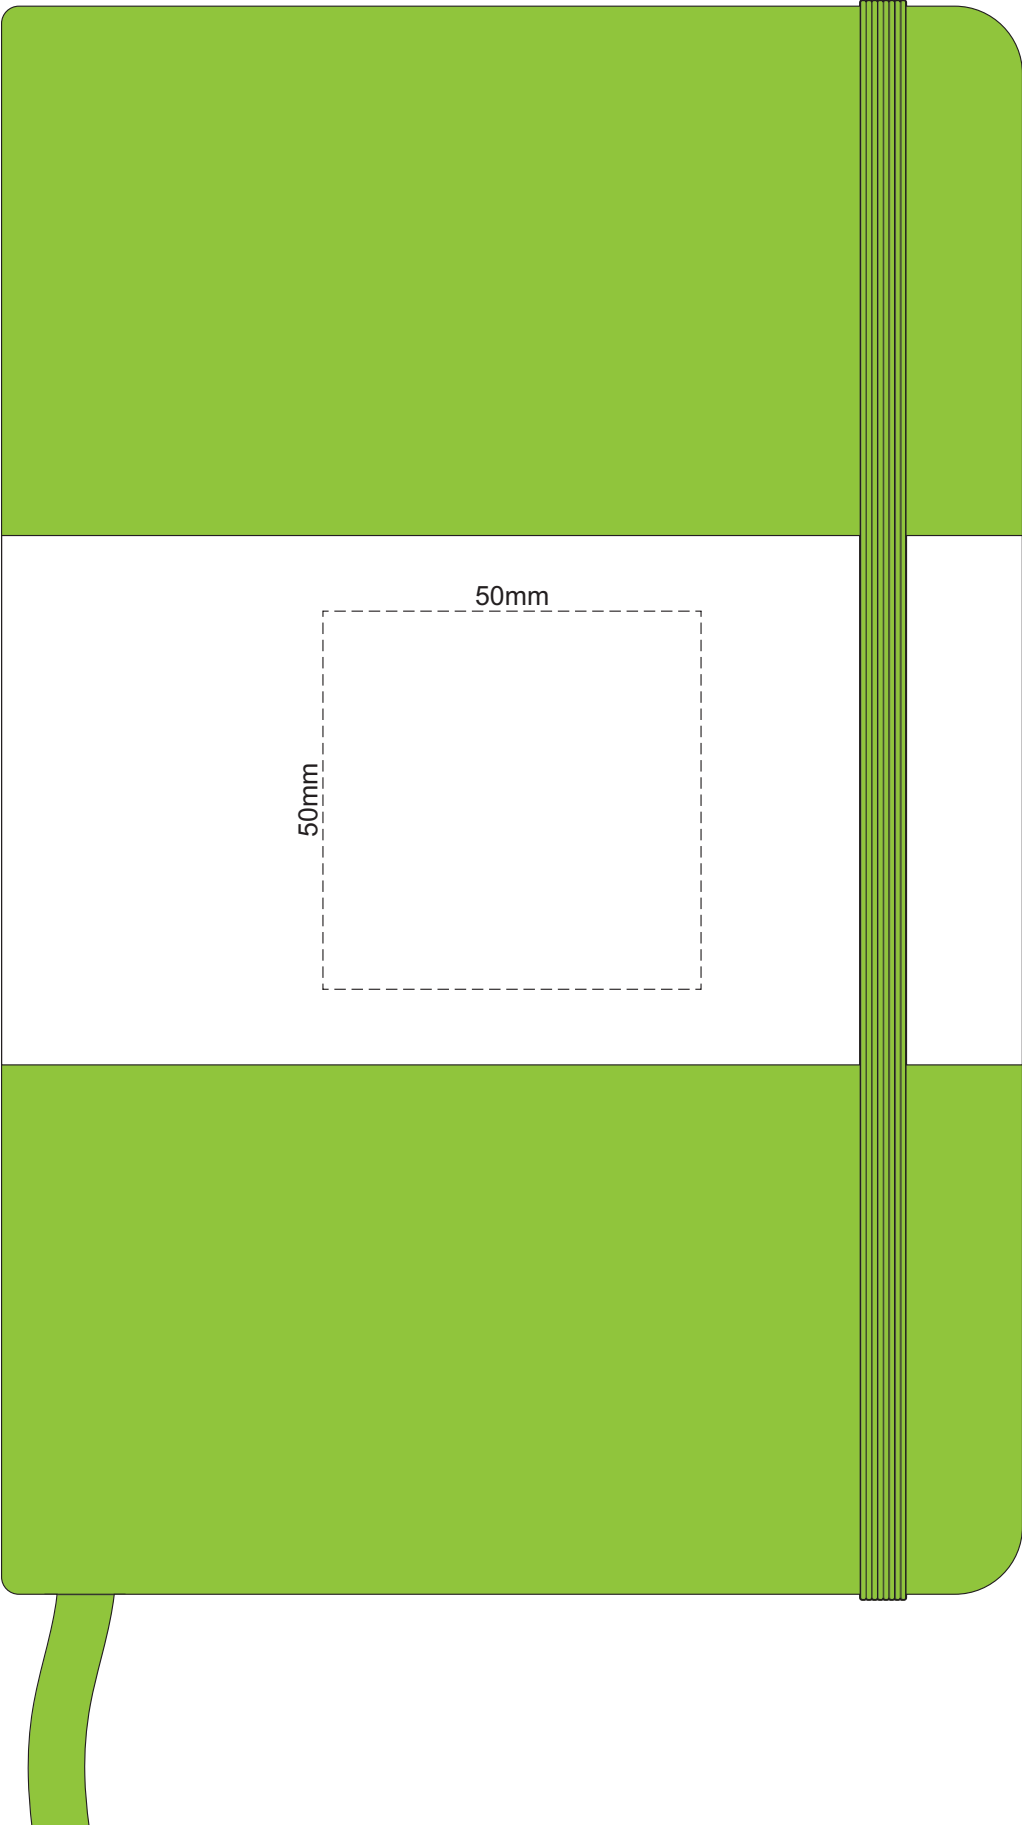

100% of Actual Size  
Screen Print (one color)

 Engraves to Oxidised White

100% of Actual Size  
Pad Print

100% of Actual Size  
Pad Print BACK

100% of Actual Size  
Direct Digital

70% of Actual Size  
Digital Print - Belly Band Template

Artwork will be printed directly onto the product via CMYK printing (no white), colours will not be vibrant due to white ink not being available for this process

Green Line = Fold Lines when assembled on notebook

Blue Line = The SIGNIFICANT PRINT AREA

(Keep all critical images & text within this box)

Black Line = Maximum print area

Pink Line = Bleed off to here

25% of Actual Size

Please note that some of the artwork will be covered by the notebook closure strap when assembled.

100% of Actual Size

55mm

55mm

100% of Actual Size

65mm

35mm