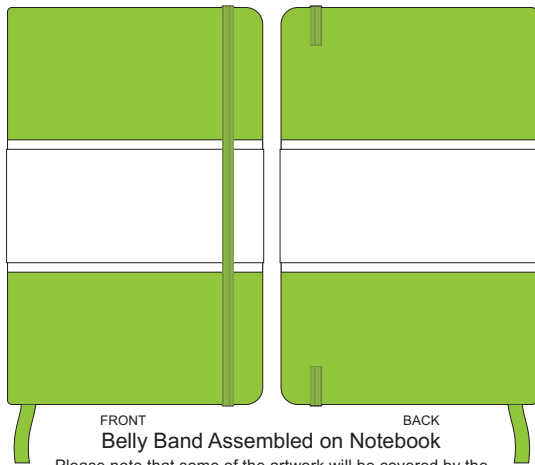

100% of Actual Size  
Screen Print (one color)

 Engraves to Oxidised White

100% of Actual Size  
Pad Print

100% of Actual Size  
Pad Print BACK

100% of Actual Size  
Direct Digital

70% of Actual Size  
Digital Print - Belly Band Template

Artwork will be printed directly onto the product via CMYK printing (no white), colours will not be vibrant due to white ink not being available for this process

Green Line = Fold Lines when assembled on notebook

Blue Line = The SIGNIFICANT PRINT AREA

(Keep all critical images & text within this box)

Black Line = Maximum print area

Pink Line = Bleed off to here

25% of Actual Size

Please note that some of the artwork will be covered by the notebook closure strap when assembled.

100% of Actual Size

55mm

55mm

100% of Actual Size

65mm

35mm