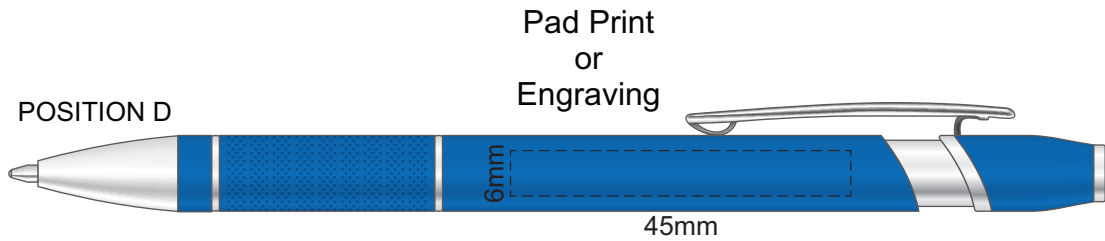

100% of Actual Size  
Screen Print (one color)

 Engraves to Oxidised White

100% of Actual Size  
Pad Print

100% of Actual Size  
Pad Print BACK

100% of Actual Size  
Direct Digital

70% of Actual Size  
Digital Print - Belly Band Template

Artwork will be printed directly onto the product via CMYK printing (no white), colours will not be vibrant due to white ink not being available for this process

Green Line = Fold Lines when assembled on notebook

Blue Line = The SIGNIFICANT PRINT AREA

(Keep all critical images & text within this box)

Black Line = Maximum print area

Pink Line = Bleed off to here

25% of Actual Size

Please note that some of the artwork will be covered by the notebook closure strap when assembled.

100% of Actual Size

55mm

55mm

100% of Actual Size

65mm

35mm