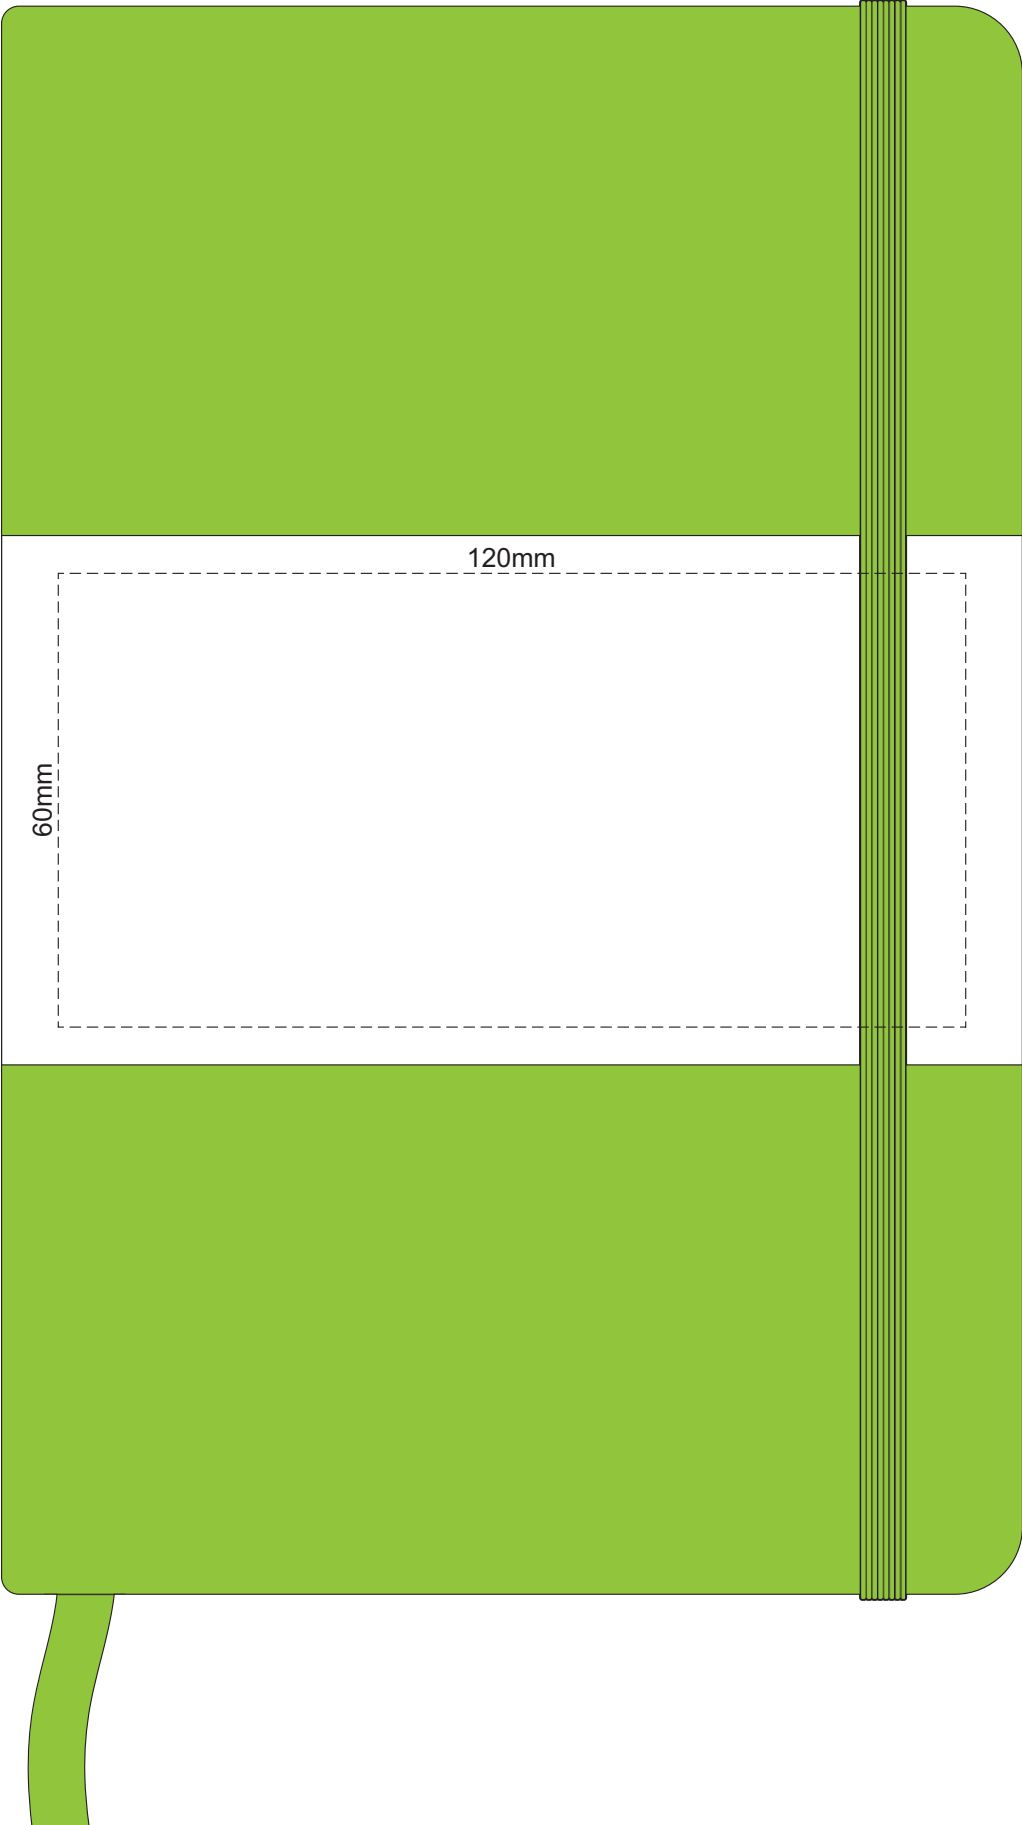

100% of Actual Size  
Screen Print (one color)

 Engraves to Oxidised White

100% of Actual Size  
Pad Print

100% of Actual Size  
Pad Print BACK

100% of Actual Size  
Direct Digital

70% of Actual Size  
Digital Print - Belly Band Template

Artwork will be printed directly onto the product via CMYK printing (no white), colours will not be vibrant due to white ink not being available for this process

Green Line = Fold Lines when assembled on notebook

Blue Line = The SIGNIFICANT PRINT AREA

(Keep all critical images & text within this box)

Black Line = Maximum print area

Pink Line = Bleed off to here

25% of Actual Size

Please note that some of the artwork will be covered by the notebook closure strap when assembled.

100% of Actual Size

55mm

55mm

100% of Actual Size

65mm

35mm