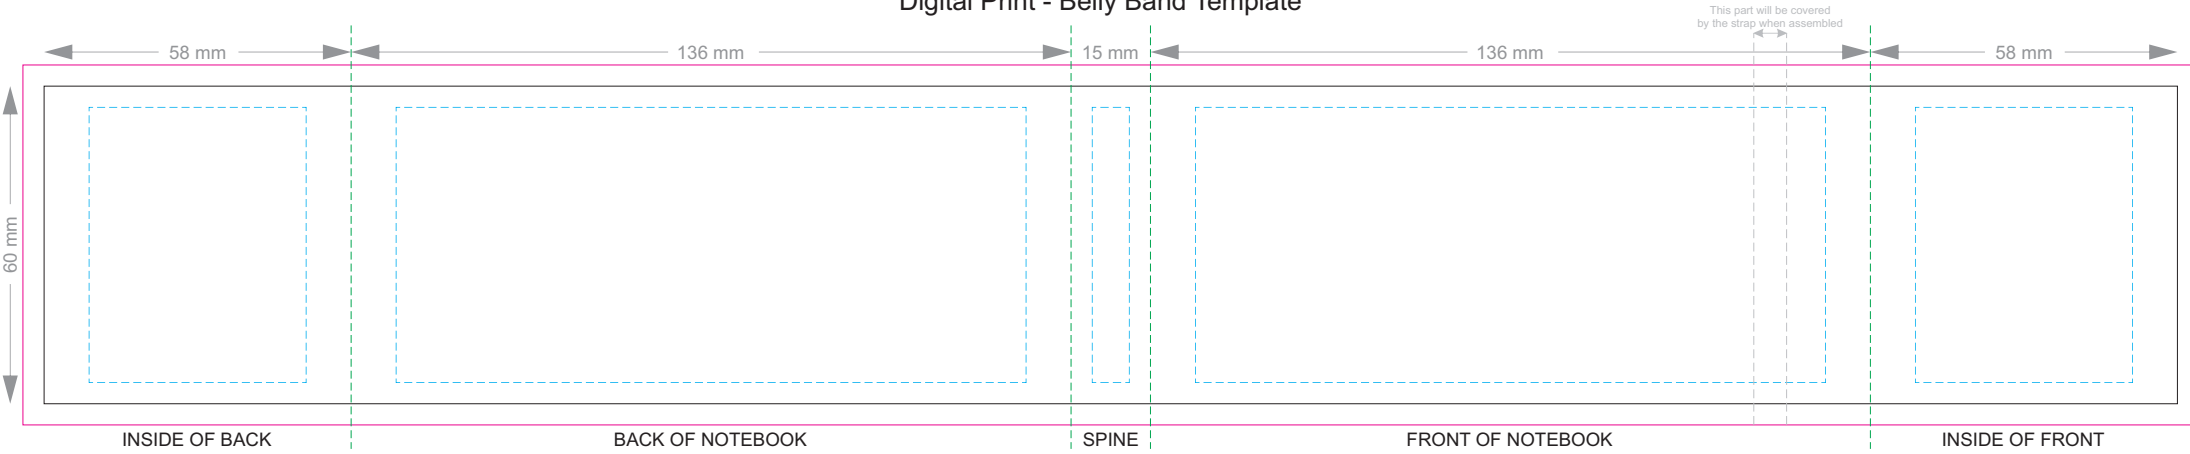

100% of Actual Size  
Screen Print (one color)

 Engraves to Oxidised White

100% of Actual Size  
Pad Print

100% of Actual Size  
Pad Print BACK

100% of Actual Size  
Direct Digital

70% of Actual Size  
Digital Print - Belly Band Template

Artwork will be printed directly onto the product via CMYK printing (no white), colours will not be vibrant due to white ink not being available for this process

Green Line = Fold Lines when assembled on notebook

Blue Line = The SIGNIFICANT PRINT AREA

(Keep all critical images & text within this box)

Black Line = Maximum print area

Pink Line = Bleed off to here

25% of Actual Size

Please note that some of the artwork will be covered by the notebook closure strap when assembled.

100% of Actual Size

55mm

55mm

100% of Actual Size

65mm

35mm