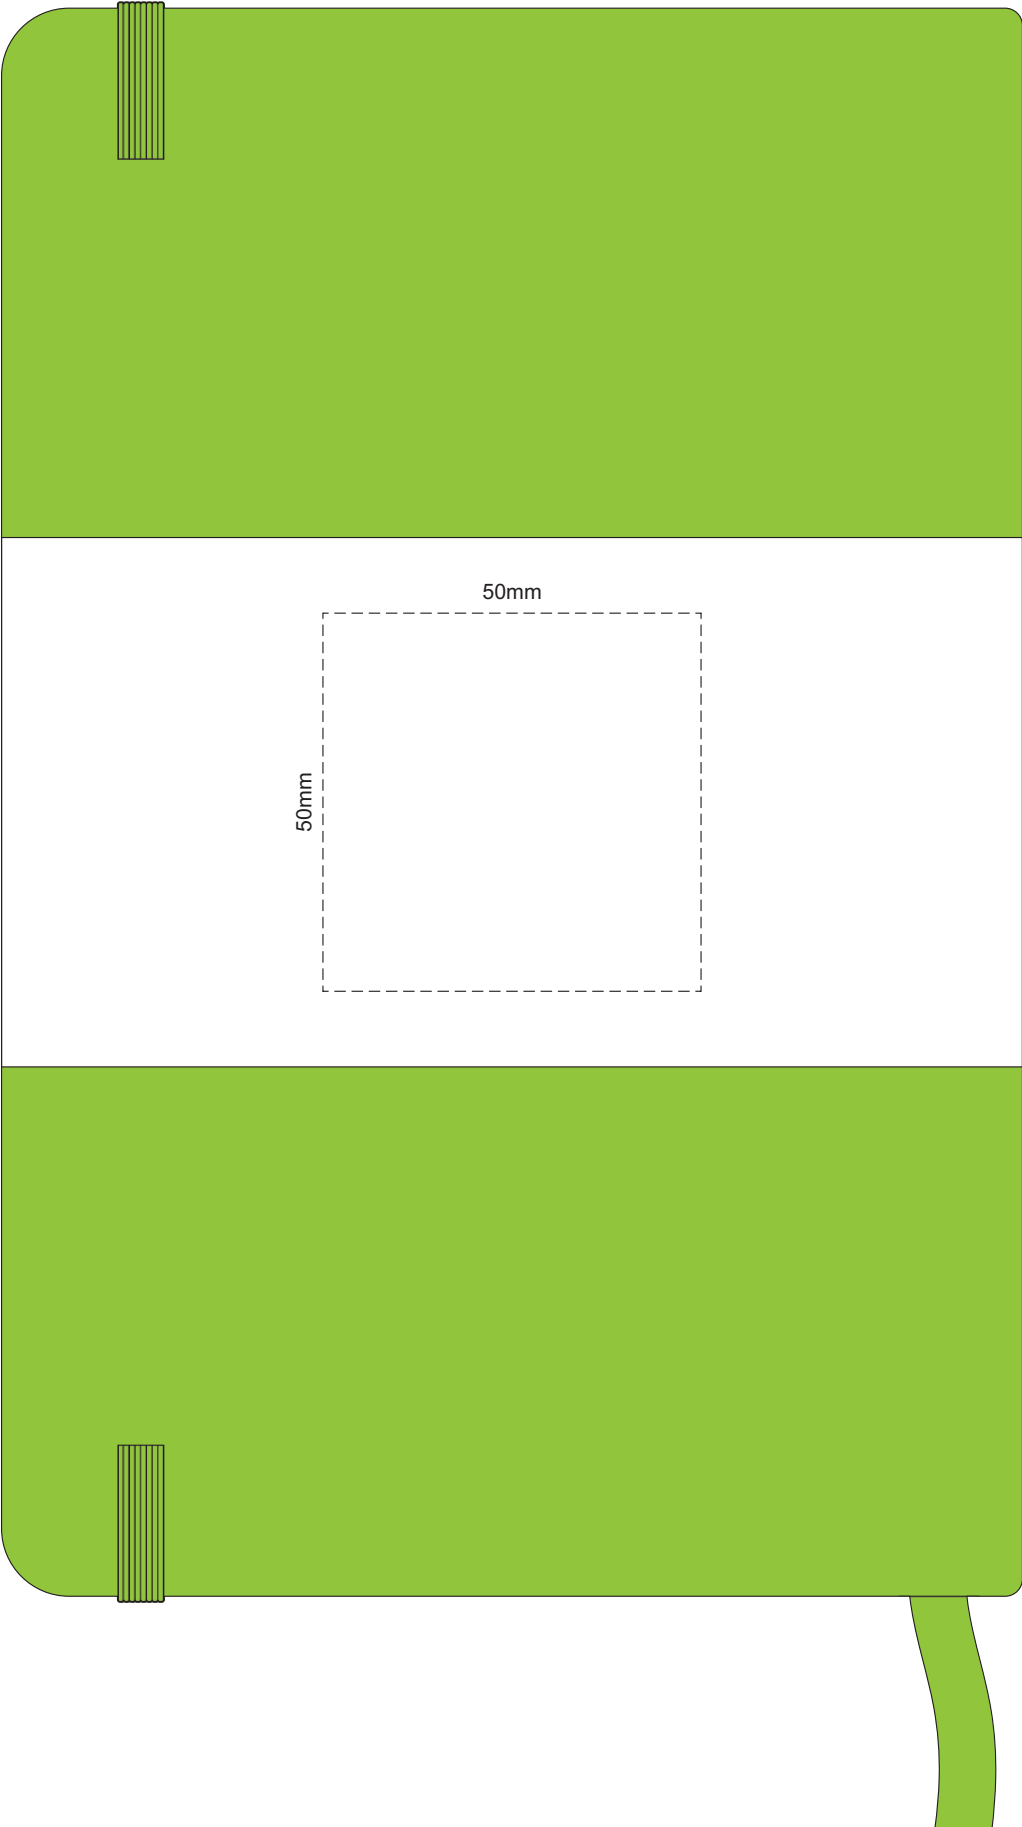

100% of Actual Size  
Screen Print (one color)

 Engraves to Oxidised White

100% of Actual Size  
Pad Print

100% of Actual Size  
Pad Print BACK

100% of Actual Size  
Direct Digital

70% of Actual Size  
Digital Print - Belly Band Template

Artwork will be printed directly onto the product via CMYK printing (no white), colours will not be vibrant due to white ink not being available for this process

Green Line = Fold Lines when assembled on notebook

Blue Line = The SIGNIFICANT PRINT AREA

(Keep all critical images & text within this box)

Black Line = Maximum print area

Pink Line = Bleed off to here

25% of Actual Size

Please note that some of the artwork will be covered by the notebook closure strap when assembled.

100% of Actual Size

55mm

55mm

100% of Actual Size

65mm

35mm