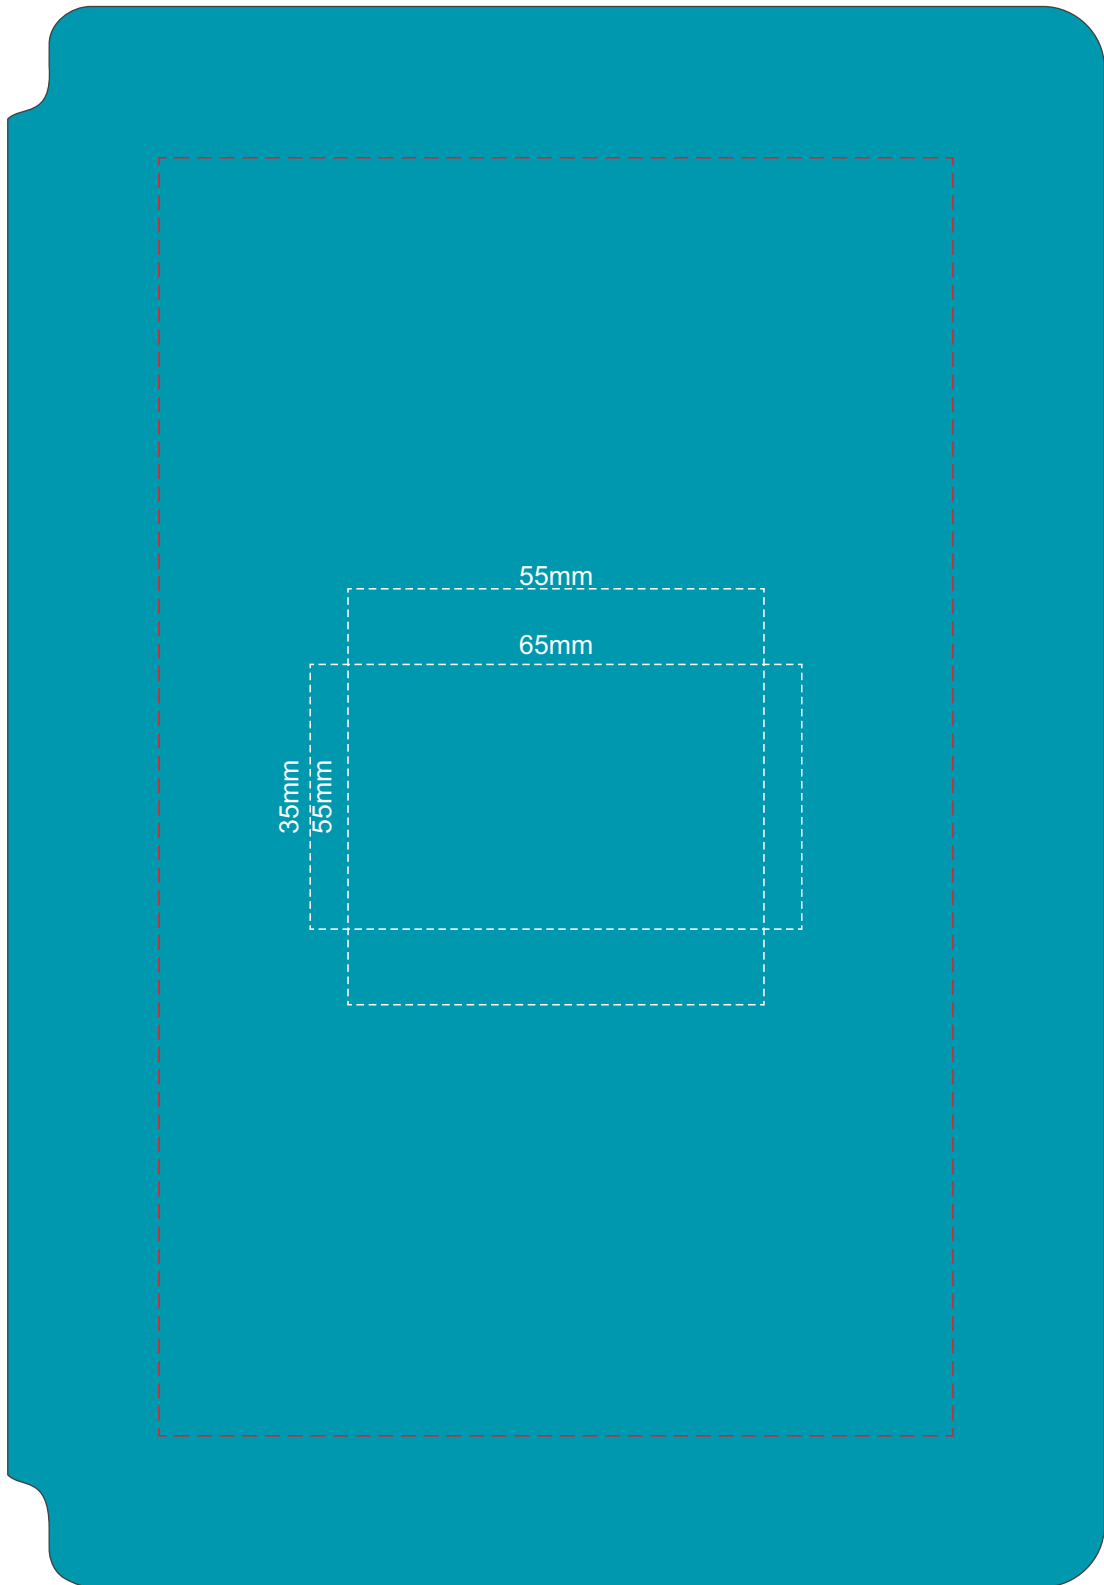

100% of Actual Size  
Screen Print

100% of Actual Size  
Pad Print

100% of Actual Size  
Laser Engraving

 Engraves to an Oxidised White Finish

100% of Actual Size  
Pad Print

Branding area can be moved **anywhere within the red line.**

100% of Actual Size  
Screen Print (One Colour)

100% of Actual Size  
Direct Digital

100% of Actual Size  
Thermo Debossing  
Thermo Debossing XL

Print area 100 x 100mm is moveable within the XL deboss area.

100% of Actual Size

100% of Actual Size

65mm

35mm