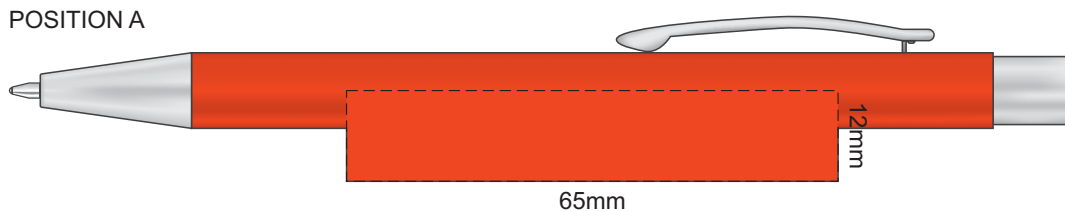

100% of Actual Size  
Screen Print

100% of Actual Size  
Pad Print

100% of Actual Size  
Laser Engraving

 Engraves to an Oxidised White Finish

100% of Actual Size  
Pad Print

Branding area can be moved **anywhere within the red line.**

100% of Actual Size  
Screen Print (One Colour)

100% of Actual Size  
Direct Digital

100% of Actual Size  
Thermo Debossing  
Thermo Debossing XL

Print area 100 x 100mm is moveable within the XL deboss area.

100% of Actual Size

100% of Actual Size

65mm

35mm