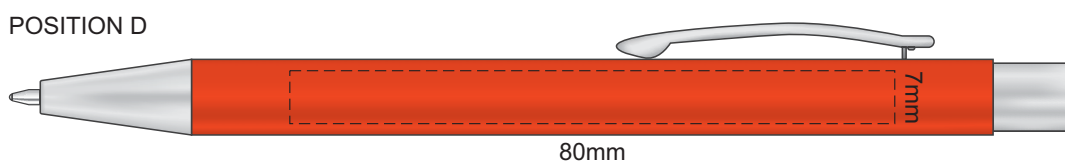

100% of Actual Size  
Screen Print

100% of Actual Size  
Pad Print

100% of Actual Size  
Laser Engraving

 Engraves to an Oxidised White Finish

100% of Actual Size  
Pad Print

Branding area can be moved **anywhere within the red line.**

100% of Actual Size  
Screen Print (One Colour)

100% of Actual Size  
Direct Digital

100% of Actual Size  
Thermo Debossing  
Thermo Debossing XL

Print area 100 x 100mm is moveable within the XL deboss area.

100% of Actual Size

100% of Actual Size

65mm

35mm