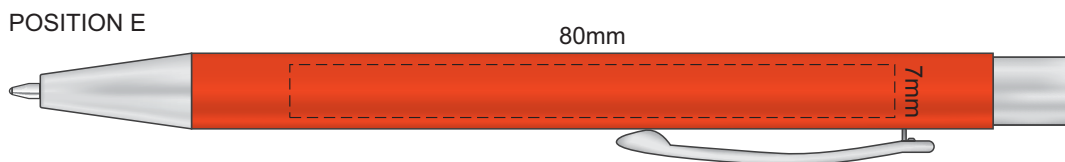

100% of Actual Size  
Screen Print

100% of Actual Size  
Pad Print

100% of Actual Size  
Laser Engraving

 Engraves to an Oxidised White Finish

100% of Actual Size  
Pad Print

Branding area can be moved **anywhere within the red line.**

100% of Actual Size  
Screen Print (One Colour)

100% of Actual Size  
Direct Digital

100% of Actual Size  
Thermo Debossing  
Thermo Debossing XL

Print area 100 x 100mm is moveable within the XL deboss area.

100% of Actual Size

100% of Actual Size

65mm

35mm