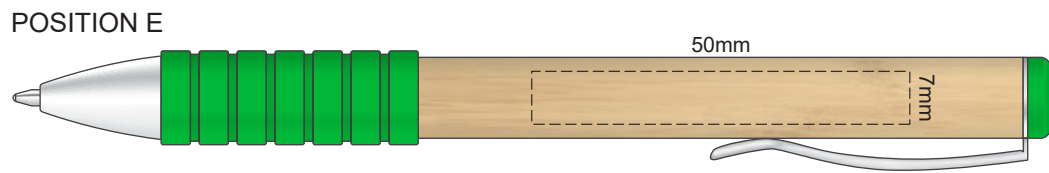

100% of Actual Size
Screen Print (one colour)

100% of Actual Size
Pad Print

100% of Actual Size
Laser Engraving

This product is a natural material, please allow for variances in grain pattern and engraving colour.

Engraves to Natural Etch

100% of Actual Size
Direct Digital