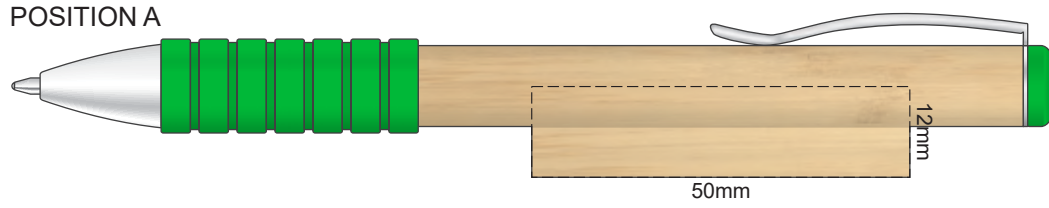

100% of Actual Size
Screen Print (one colour)

100% of Actual Size
Pad Print

100% of Actual Size
Laser Engraving

This product is a natural material, please allow for variances in grain pattern and engraving colour.

Engraves to Natural Etch

100% of Actual Size
Direct Digital