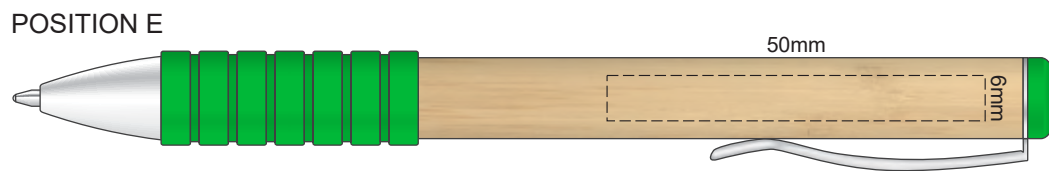

100% of Actual Size
Screen Print (one colour)

100% of Actual Size
Pad Print

100% of Actual Size
Laser Engraving

This product is a natural material, please allow for variances in grain pattern and engraving colour.

Engraves to Natural Etch

100% of Actual Size
Direct Digital