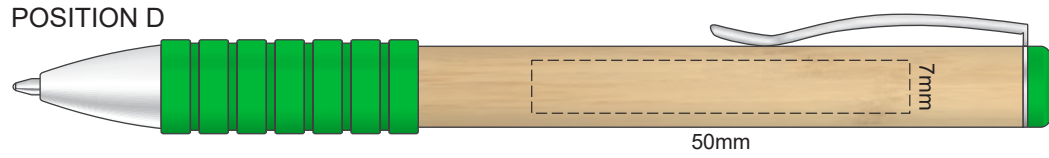

100% of Actual Size
Screen Print (one colour)

100% of Actual Size
Pad Print

100% of Actual Size
Laser Engraving

This product is a natural material, please allow for variances in grain pattern and engraving colour.

Engraves to Natural Etch

100% of Actual Size
Direct Digital