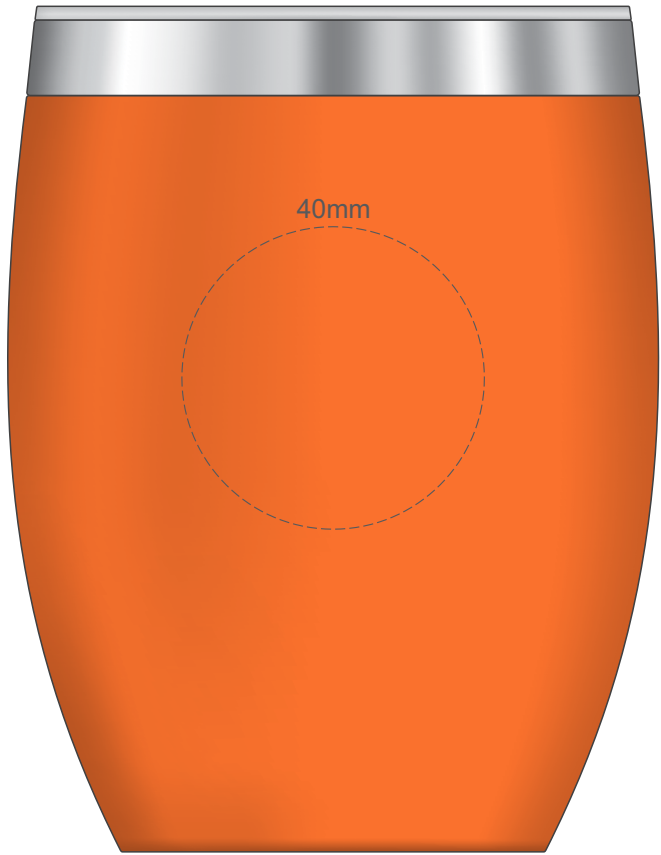

100% of Actual Size
Pad Print

100% of Actual Size
Laser Engraving

 Engraves to a Shiny Steel finish