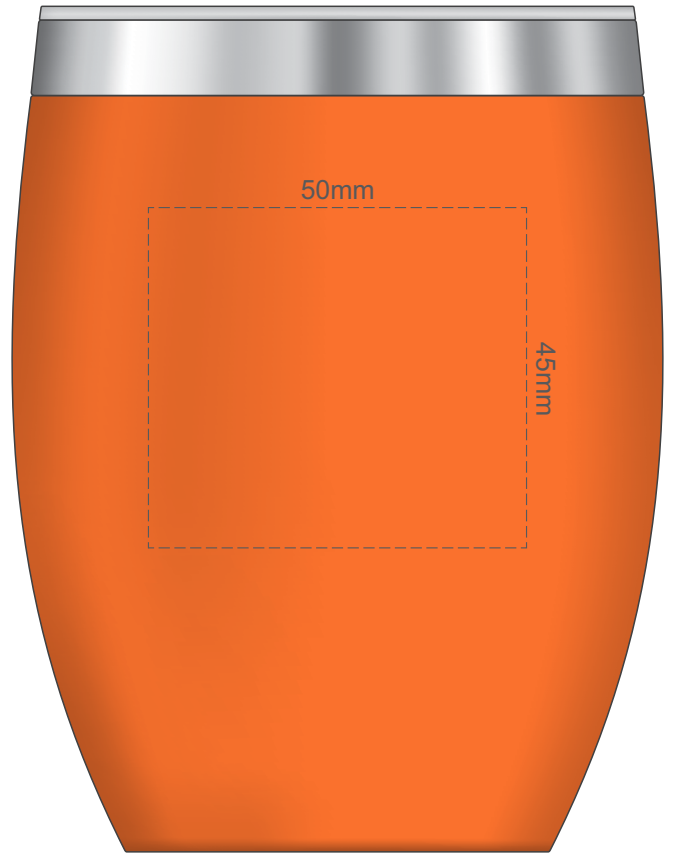

100% of Actual Size
Pad Print

100% of Actual Size
Laser Engraving

 Engraves to a Shiny Steel finish