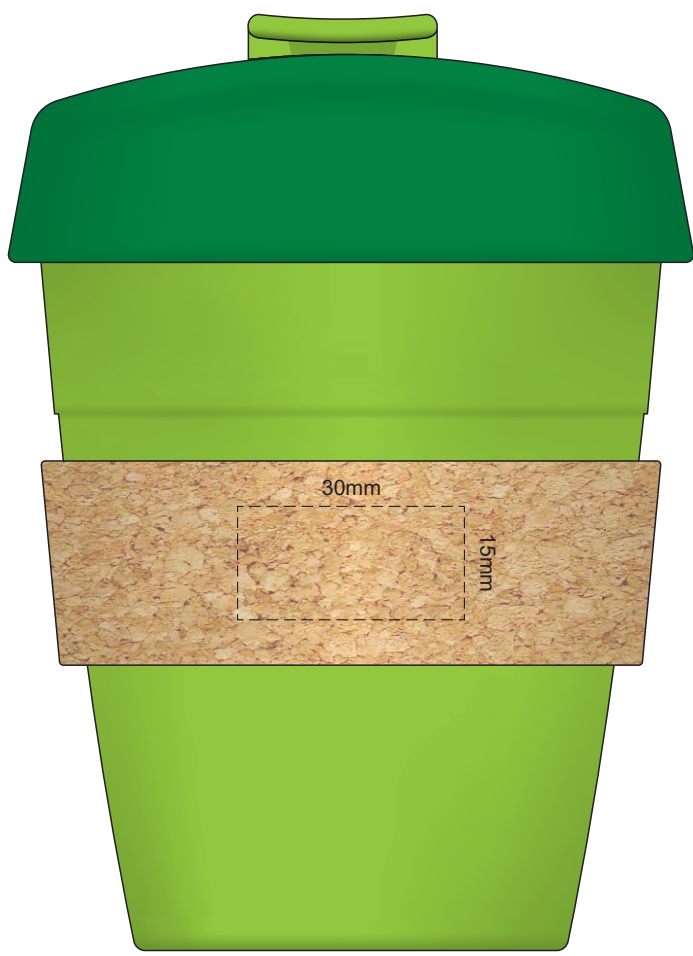

100% of Actual Size
Pad Print

+Natura has speckles

This band is a natural material with variances in texture and colour which may effect the finished result

Flip colour	Lid colour	Cup colour
Light beige	Light beige	Light beige
Grey	Grey	Grey
White	White	White
Yellow	Yellow	Yellow
Orange	Orange	Orange
Pink	Pink	Pink
Red	Red	Red
Light green	Light green	Light green
Dark green	Dark green	Dark green
Cyan	Cyan	Cyan
Blue	Blue	Blue
Dark blue	Dark blue	Dark blue
Purple	Purple	Purple
Black	Black	Black

100% of Actual Size
Laser Engraving

+Natura has speckles

This band is a natural material with variances in texture and colour which may effect the finished result

 Engraved Finish