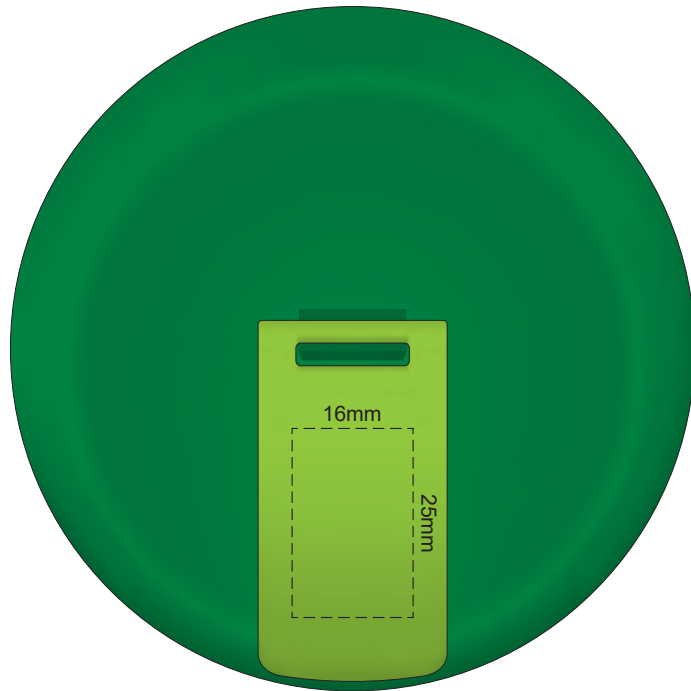

100% of Actual Size
Pad Print

+Natura has speckles

This band is a natural material with variances in texture and colour which may effect the finished result

Flip colour	Lid colour	Cup colour
Light beige	Light beige	Light beige
Grey	Grey	Grey
White	White	White
Yellow	Yellow	Yellow
Orange	Orange	Orange
Pink	Pink	Pink
Red	Red	Red
Light green	Light green	Light green
Dark green	Dark green	Dark green
Cyan	Cyan	Cyan
Blue	Blue	Blue
Dark blue	Dark blue	Dark blue
Purple	Purple	Purple
Black	Black	Black

100% of Actual Size
Laser Engraving

+Natura has speckles

This band is a natural material with variances in texture and colour which may effect the finished result

 Engraved Finish