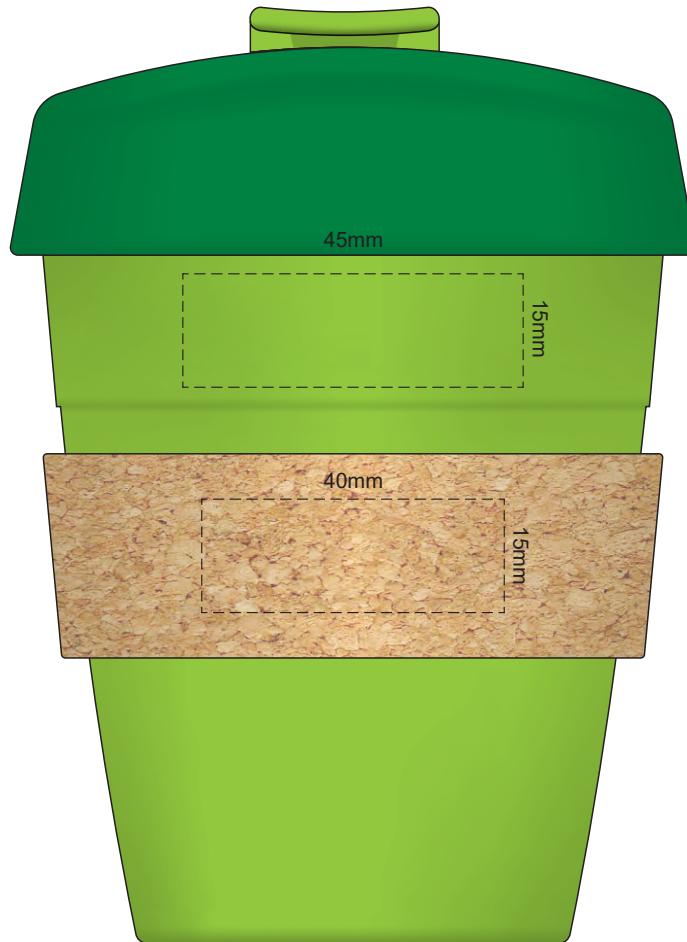

100% of Actual Size
Pad Print

+Natura has speckles

This band is a natural material with variances in texture and colour which may effect the finished result

Flip colour	Lid colour	Cup colour
Light beige	Light beige	Light beige
Grey	Grey	Grey
White	White	White
Yellow	Yellow	Yellow
Orange	Orange	Orange
Pink	Pink	Pink
Red	Red	Red
Light green	Light green	Light green
Dark green	Dark green	Dark green
Cyan	Cyan	Cyan
Blue	Blue	Blue
Dark blue	Dark blue	Dark blue
Purple	Purple	Purple
Black	Black	Black

100% of Actual Size
Laser Engraving

+Natura has speckles

This band is a natural material with variances in texture and colour which may effect the finished result

 Engraved Finish