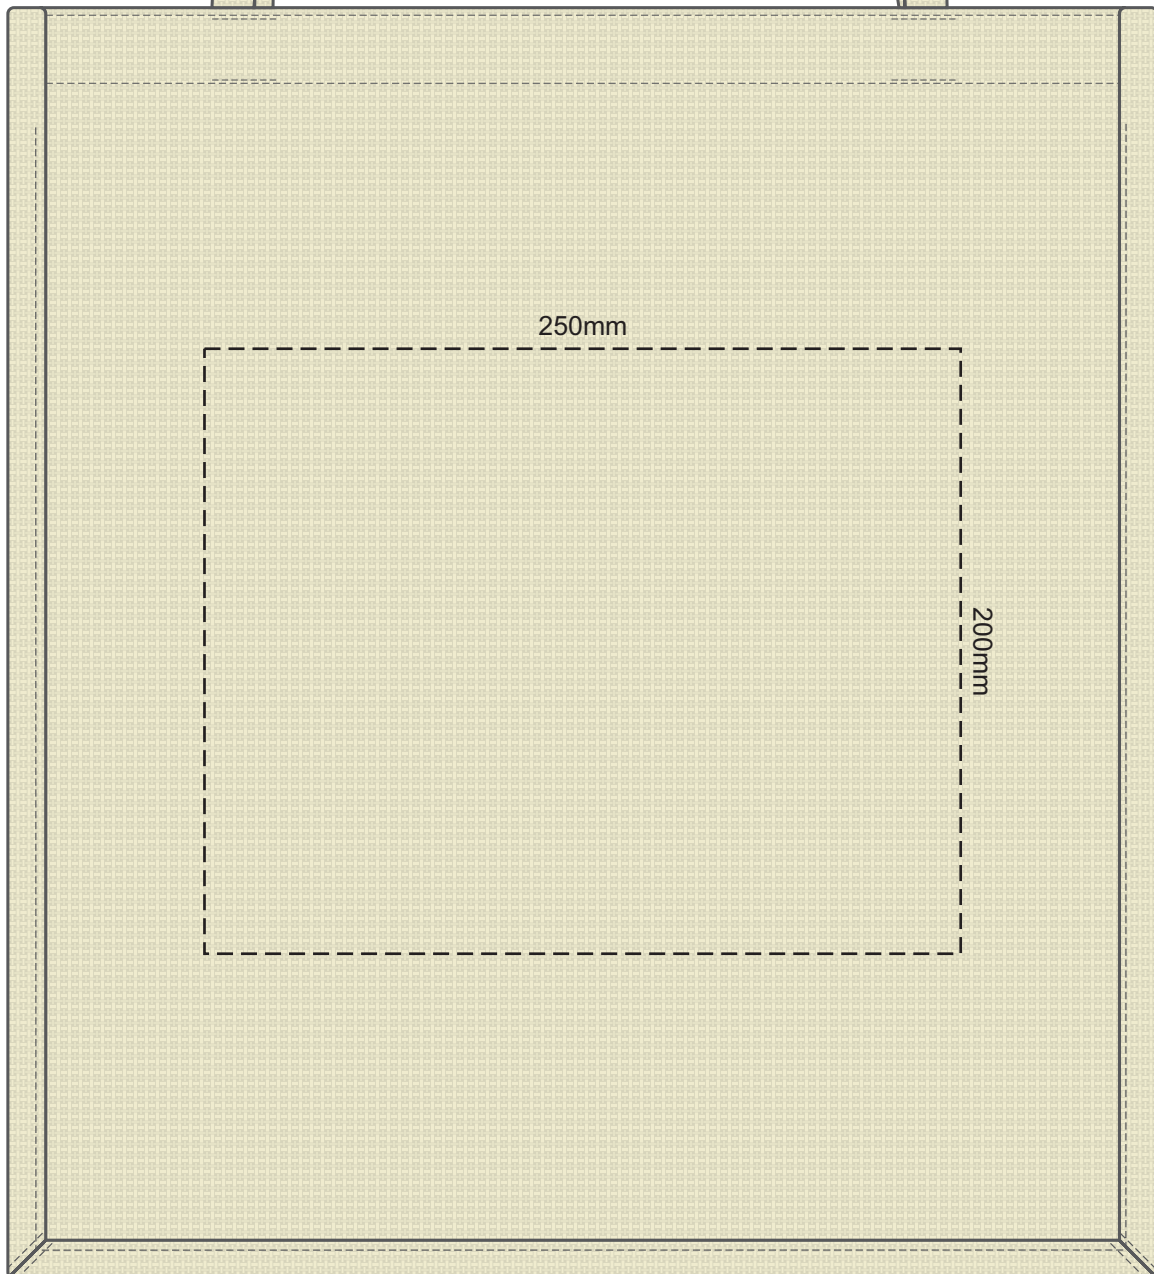

40% of Actual Size
Screen Print

250mm

250mm

Please be aware the artwork will be significantly affected by the texture of the bag.
Fine detailing, small text will be lost in the texture of the bag and may not be legible.

40% of Actual Size
Colourflex Transfer

Please note the orientation of these print areas may be rotated to best suit your needs.