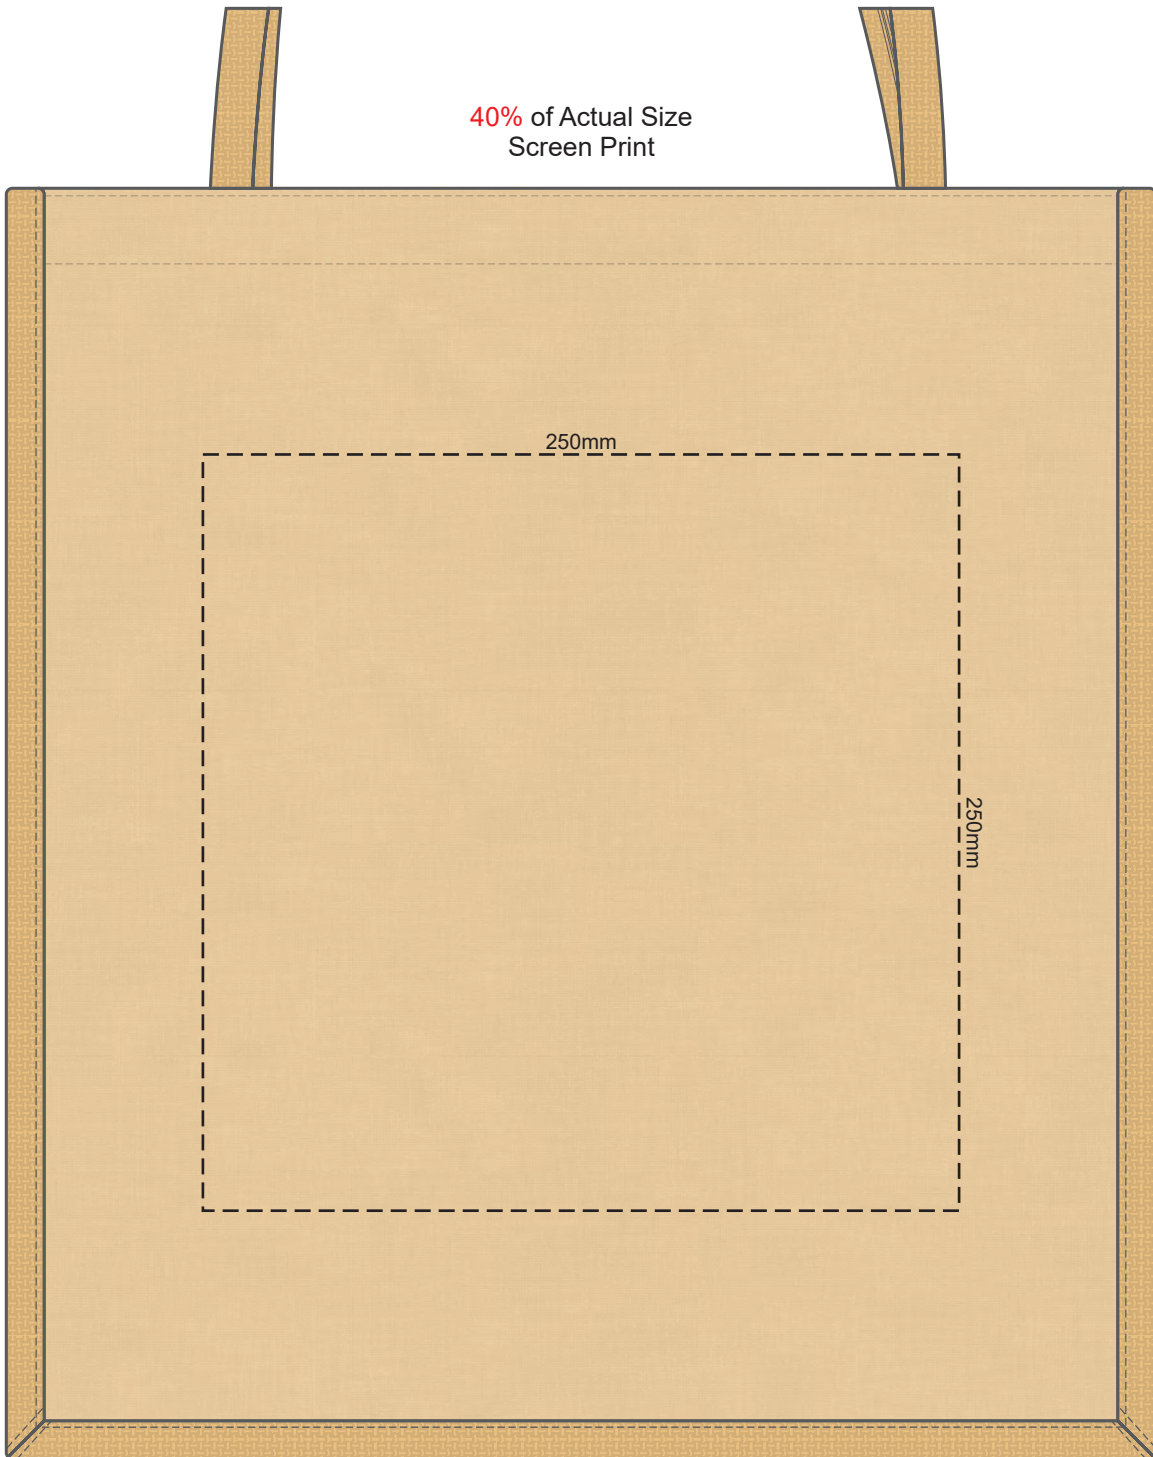

40% of Actual Size  
Screen Print

Please be aware the artwork will be significantly affected by the texture of the bag.  
Fine detailing, small text will be lost in the texture of the bag and may not be legible.

40% of Actual Size  
Colourflex Transfer  
Faux Embroidery

Please note the orientation of these print areas may be rotated to best suit your needs.