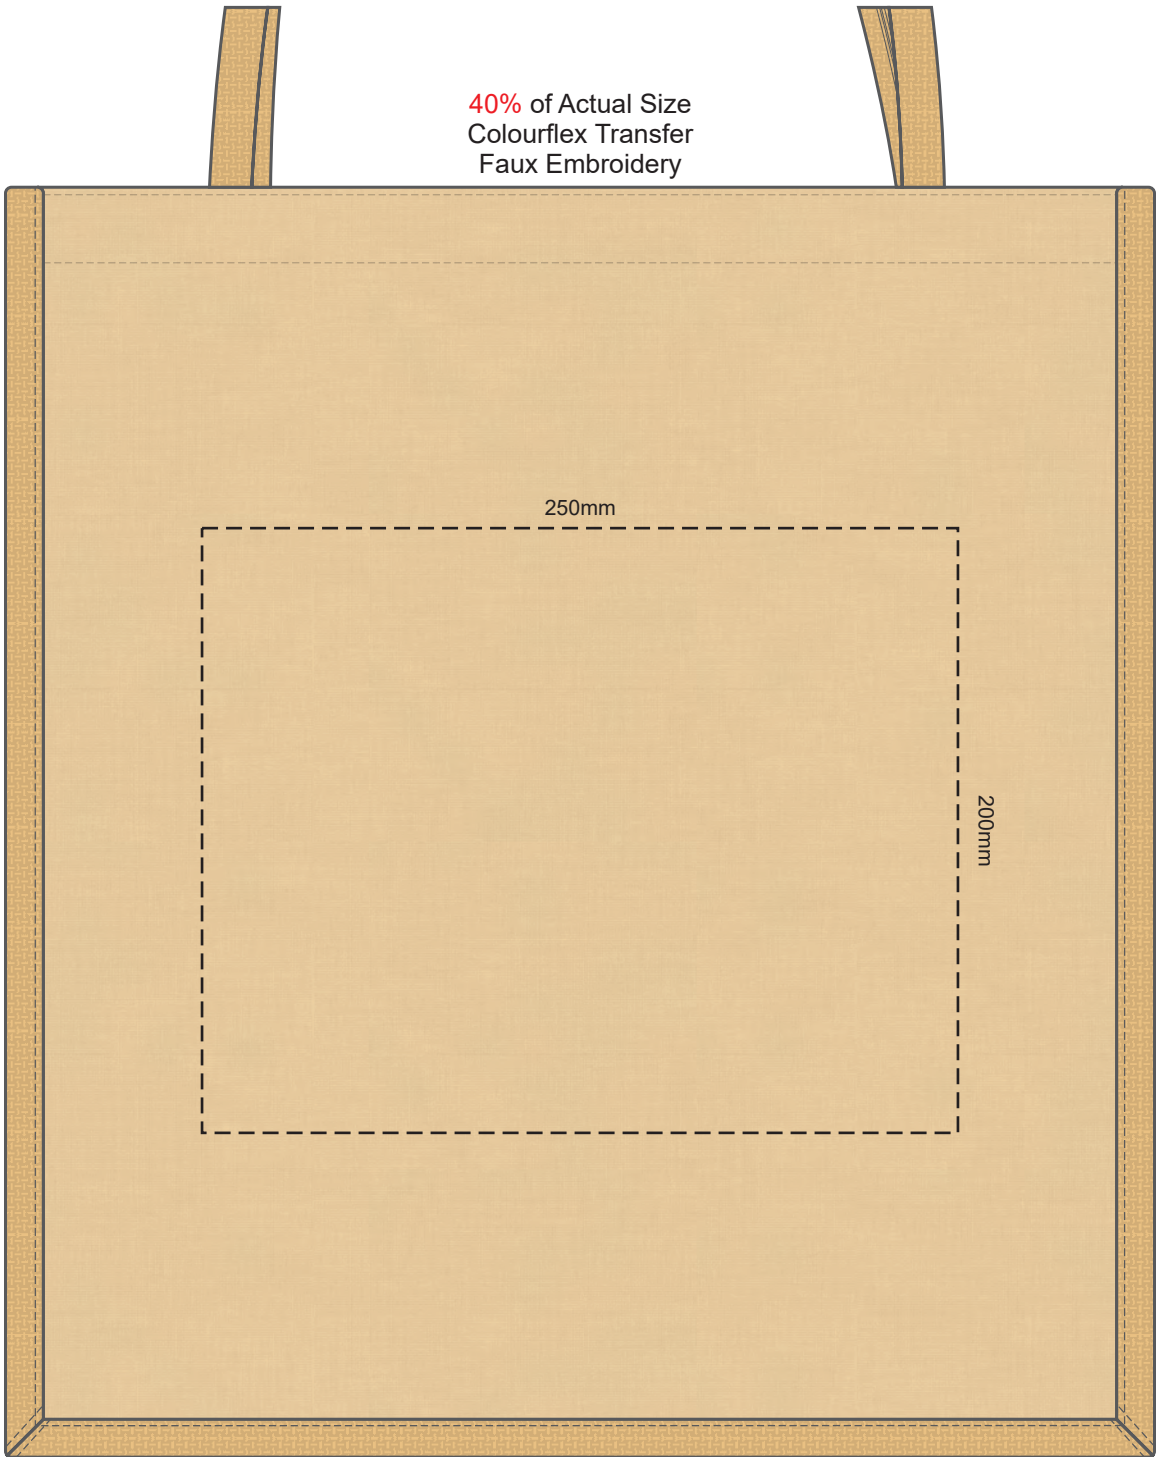

40% of Actual Size  
Screen Print

Please be aware the artwork will be significantly affected by the texture of the bag.  
Fine detailing, small text will be lost in the texture of the bag and may not be legible.

40% of Actual Size  
Colourflex Transfer  
Faux Embroidery

Please note the orientation of these print areas may be rotated to best suit your needs.