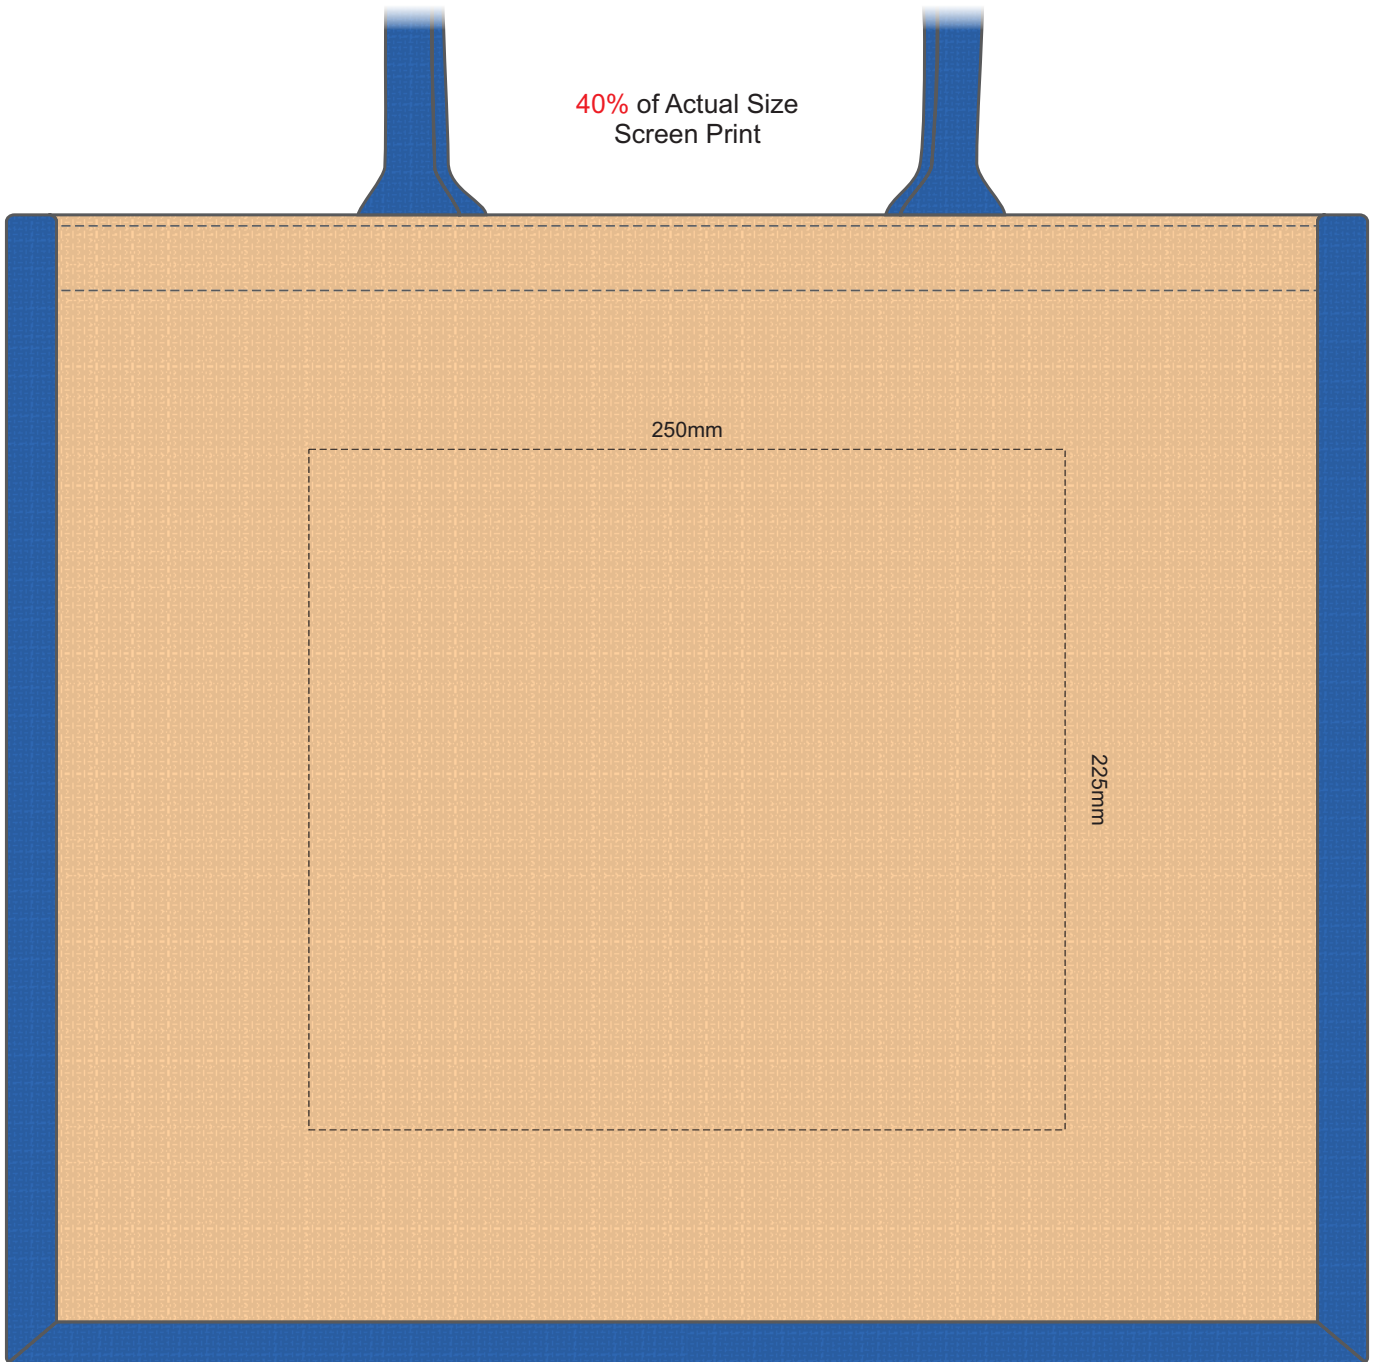

40% of Actual Size  
Screen Print

Please be aware the artwork will be significantly affected by the texture of the bag.  
Fine detailing, small text will be lost in the texture of the bag and may not be legible.

40% of Actual Size  
Colourflex Transfer  
Faux Embroidery

Please note the orientation of these print areas may be rotated to best suit your needs.