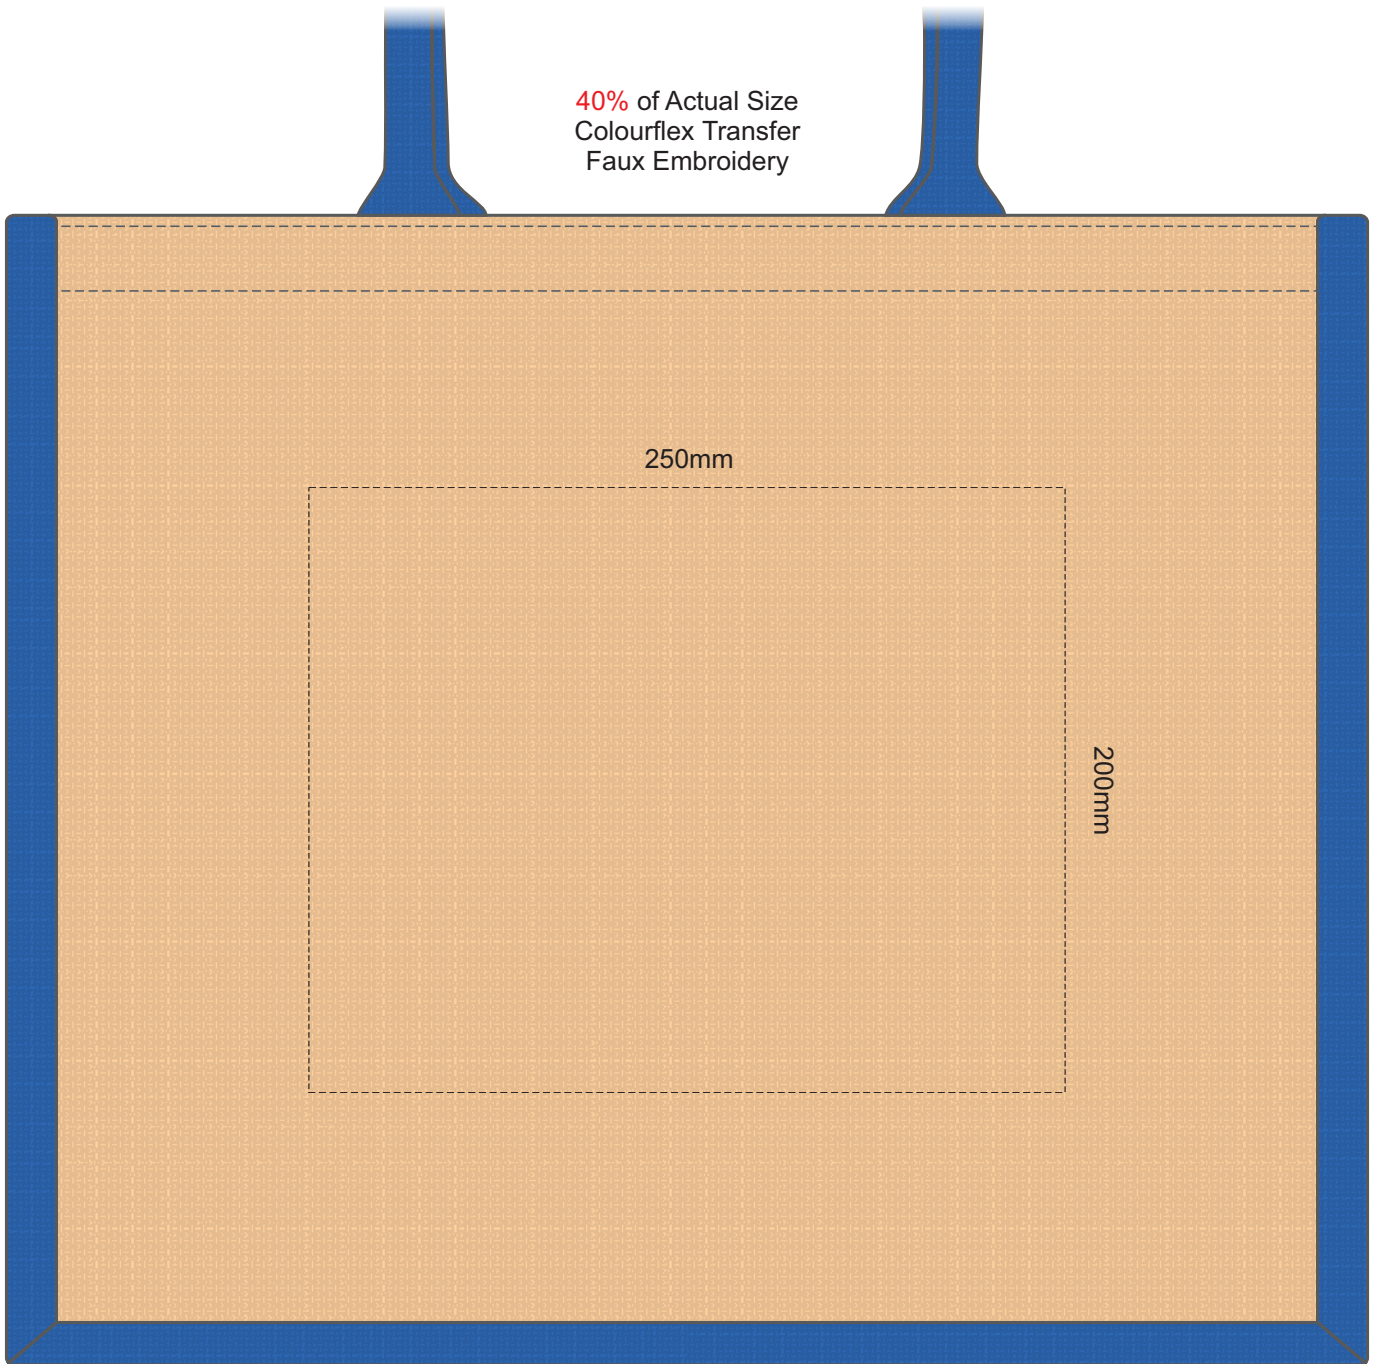

40% of Actual Size  
Screen Print

Please be aware the artwork will be significantly affected by the texture of the bag.  
Fine detailing, small text will be lost in the texture of the bag and may not be legible.

40% of Actual Size  
Colourflex Transfer  
Faux Embroidery

Please note the orientation of these print areas may be rotated to best suit your needs.