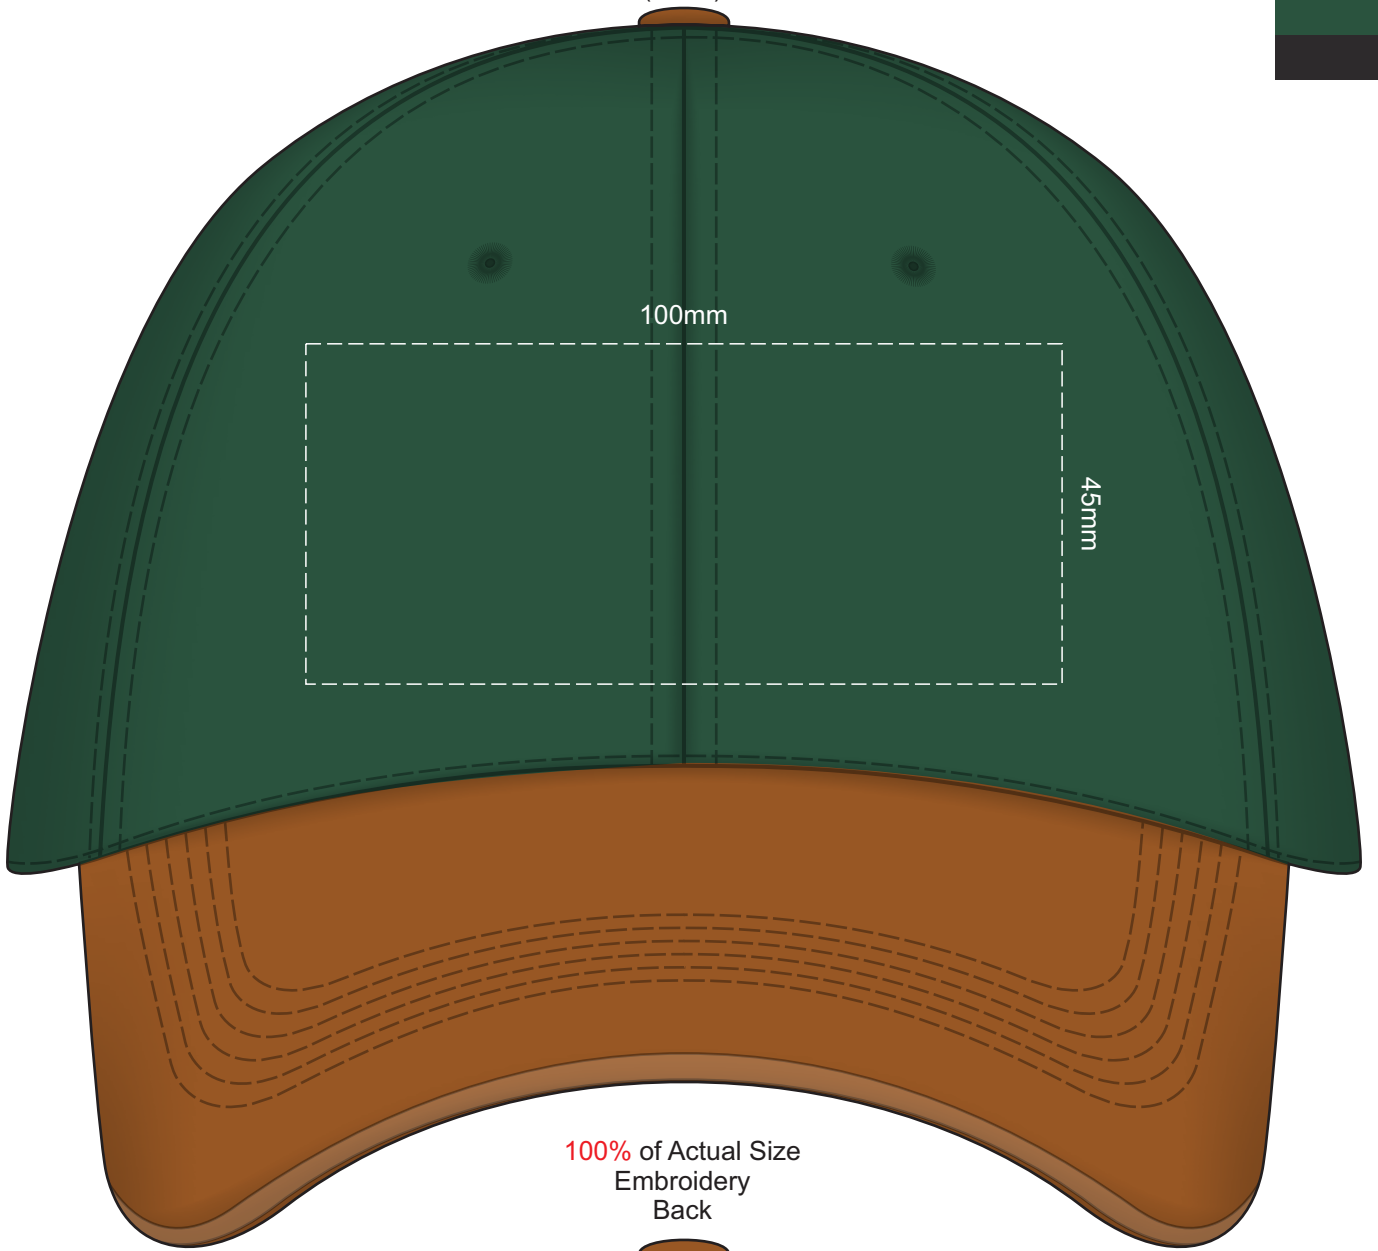

100% of Actual Size
Colourflex Transfer
Faux Embroidery
(Front)

100% of Actual Size
Colourflex Transfer
Faux Embroidery
(Left Side Only)

100% of Actual Size
Embroidery
(Front)

100% of Actual Size
Embroidery
Back