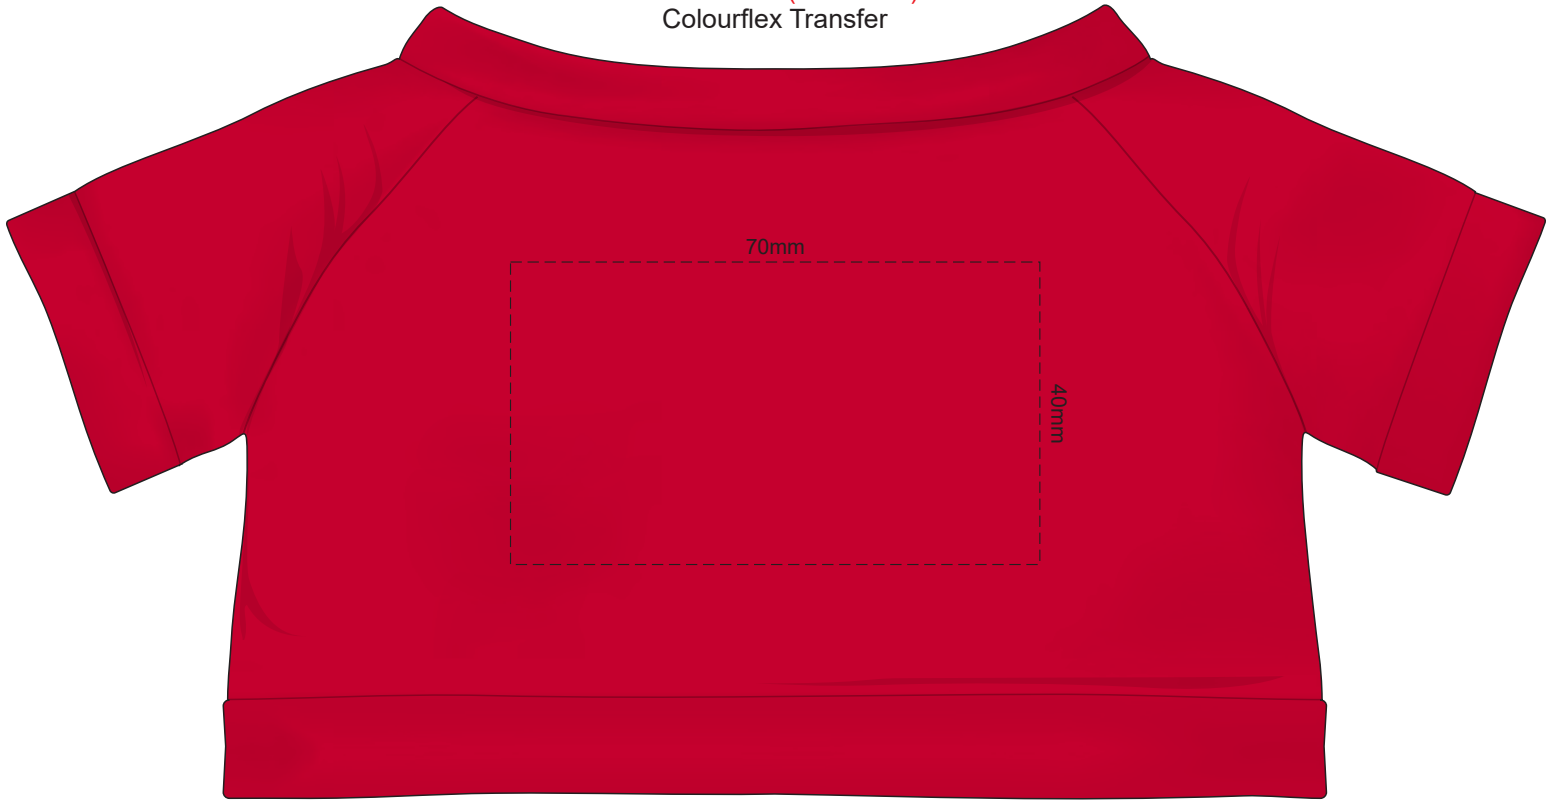

100% of Actual Size
Screen Print (3 col max)
Colourflex Transfer

FRONT

BACK