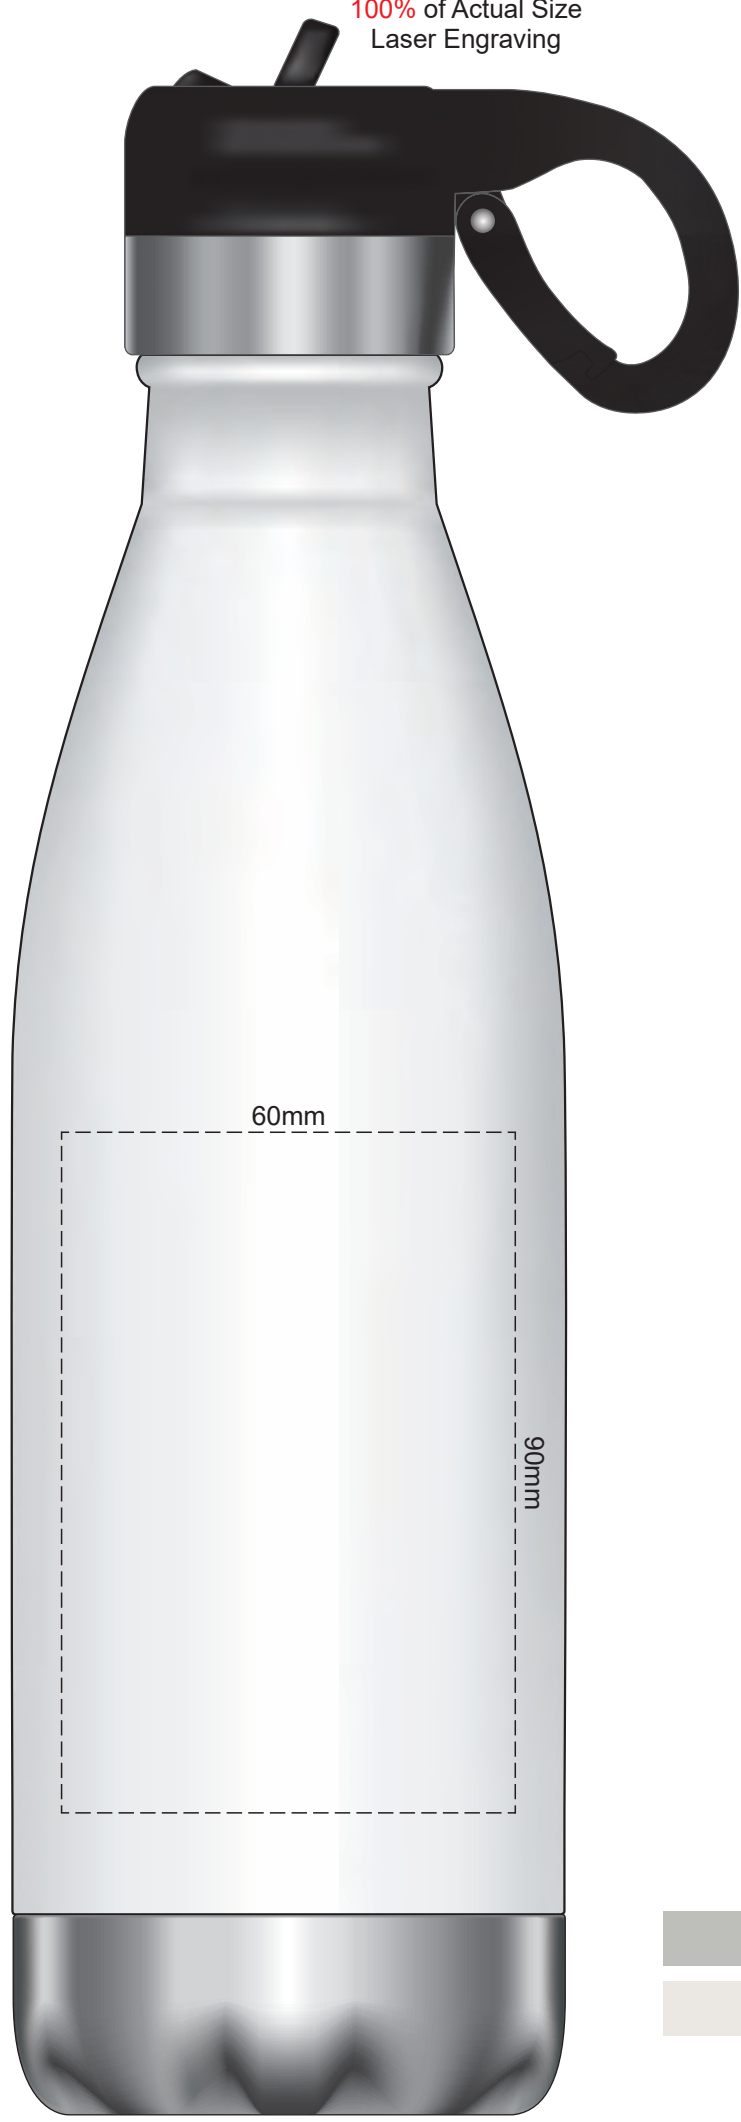

100% of Actual Size
Pad Print

Teal

Light Blue

Royal Blue

Navy

40mm

60mm

90% of Actual Size
Screen Print

200mm

Approximately 15mm unprintable area

Approximately 15mm unprintable area
100mm

Red Line = Exact opposites of the product
(centre artwork to the red line)

100% of Actual Size
Laser Engraving

Teal
Light Blue
Royal Blue
Navy

60mm

90mm

Silver Engraves to a Natural Etch
Colours Engraves to a Shiny Steel Finish

80% of Actual Size
Rotary Digital
(Gloss Finish)

228mm

100mm
Approximately 1mm unprintable area

Approximately 1mm unprintable area

Red Line = Exact opposites of the product
(centre artwork to the red line)