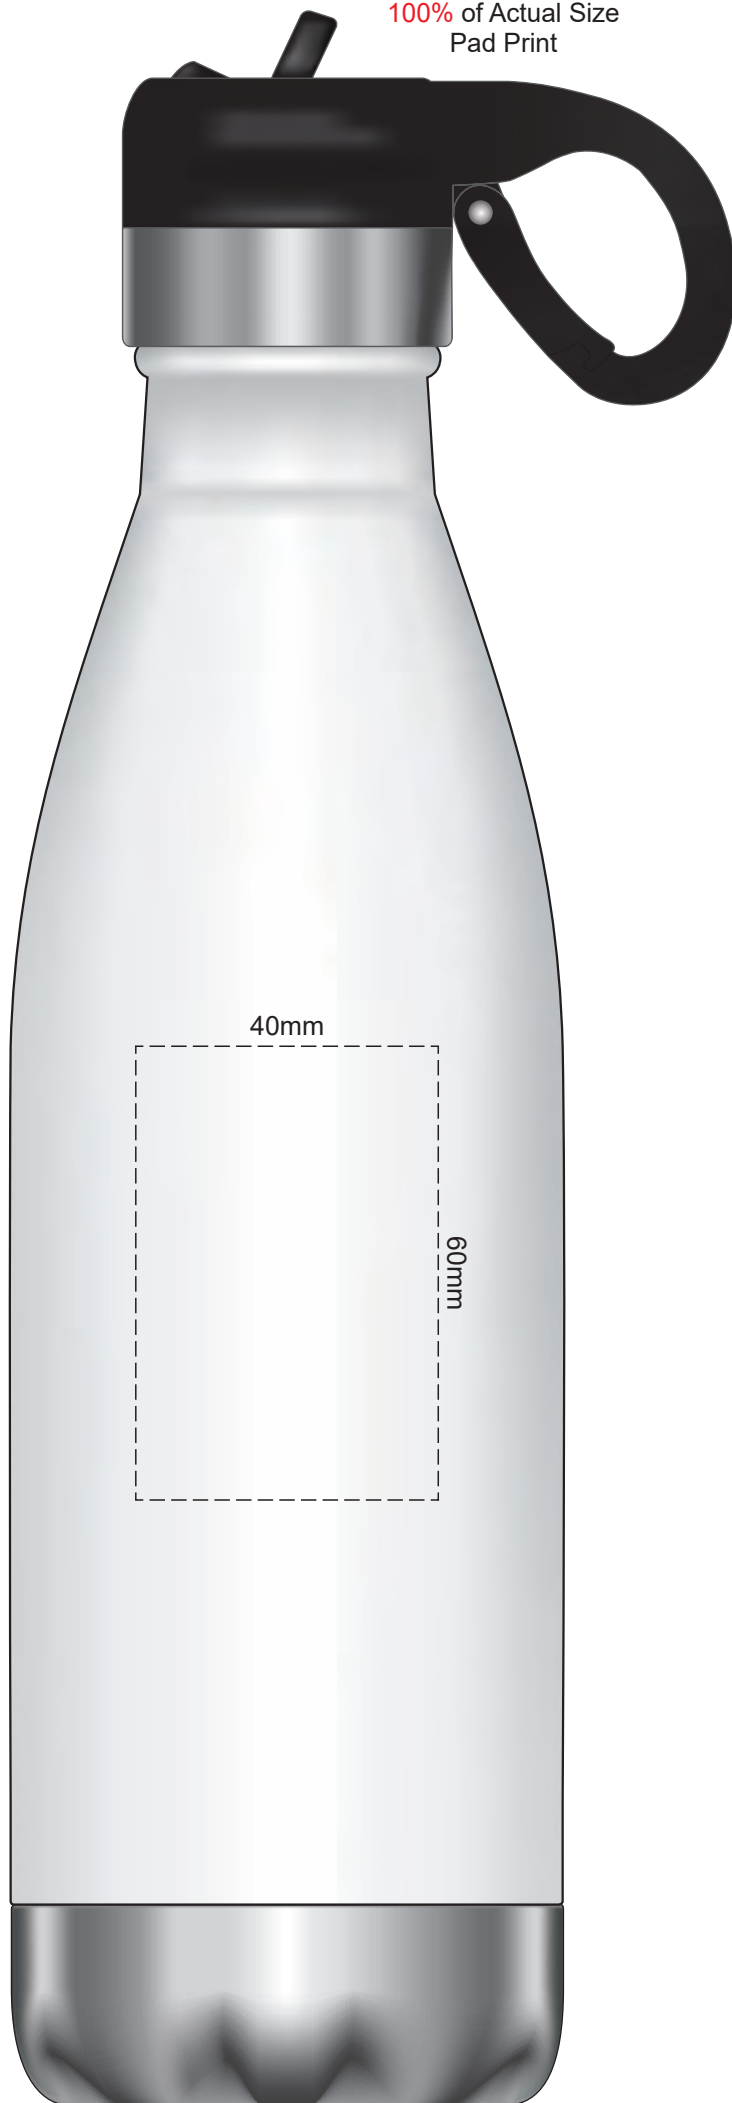

100% of Actual Size
Pad Print

Teal

Light Blue

Royal Blue

Navy

40mm

60mm

90% of Actual Size
Screen Print

200mm

Approximately 15mm unprintable area

Approximately 15mm unprintable area
100mm

Red Line = Exact opposites of the product
(centre artwork to the red line)

100% of Actual Size
Laser Engraving

Teal
Light Blue
Royal Blue
Navy

60mm

90mm

Silver Engraves to a Natural Etch
Colours Engraves to a Shiny Steel Finish

80% of Actual Size
Rotary Digital
(Gloss Finish)

228mm

100mm
Approximately 1mm unprintable area

Approximately 1mm unprintable area

Red Line = Exact opposites of the product
(centre artwork to the red line)