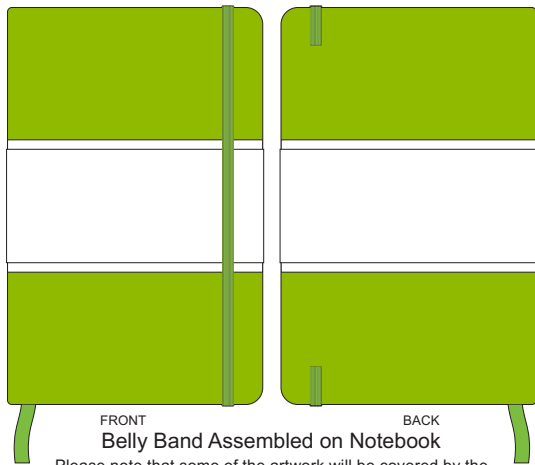

100% of Actual Size
Pad Print

100% of Actual Size
Pad Print BACK

100% of Actual Size
Direct Digital

70% of Actual Size
Digital Print - Belly Band Template

Artwork will be printed directly onto the product via CMYK printing (no white), colours will not be vibrant due to white ink not being available for this process

25% of Actual Size

FRONT BACK
Belly Band Assembled on Notebook
Please note that some of the artwork will be covered by the notebook closure strap when assembled.

- Green Line = Fold Lines when assembled on notebook
- Blue Line = The SIGNIFICANT PRINT AREA
(Keep all critical images & text within this box)
- Black Line = Maximum print area
- Pink Line = Bleed off to here

Belly Band

Notebook