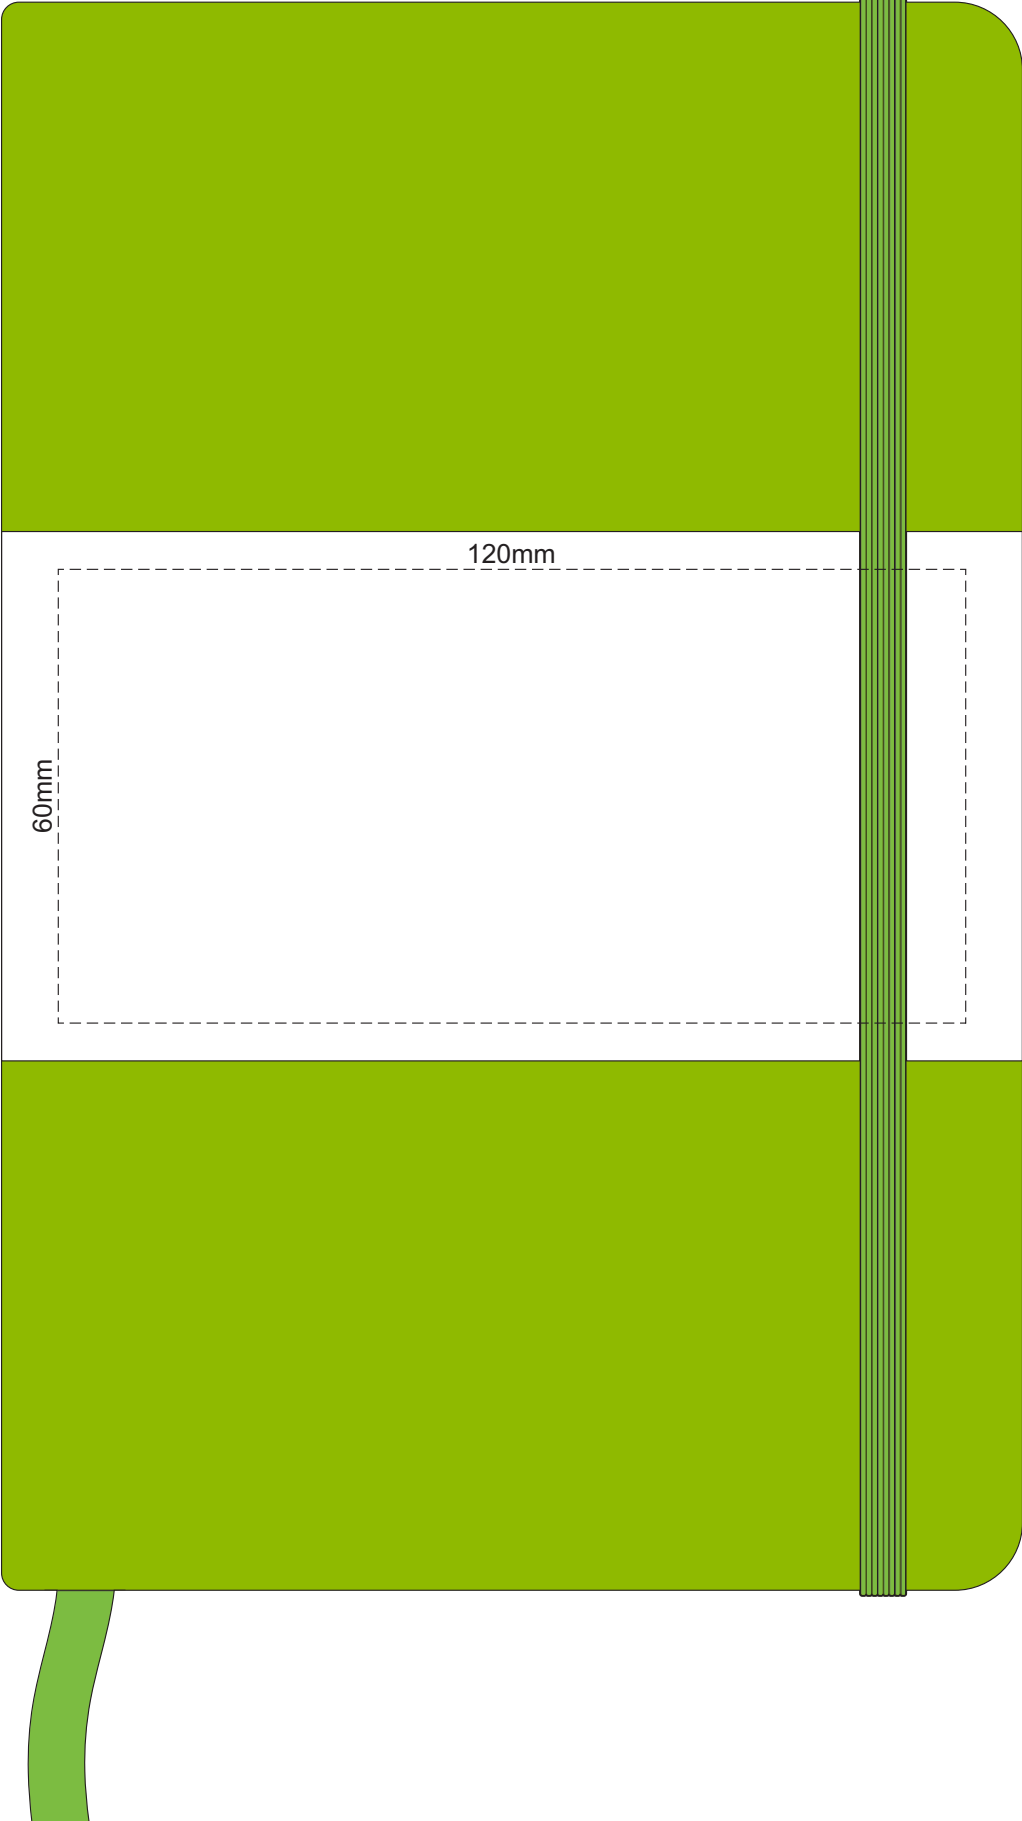

100% of Actual Size
Pad Print

100% of Actual Size
Pad Print BACK

100% of Actual Size
Direct Digital

70% of Actual Size
Digital Print - Belly Band Template

Artwork will be printed directly onto the product via CMYK printing (no white), colours will not be vibrant due to white ink not being available for this process

25% of Actual Size

FRONT BACK
Belly Band Assembled on Notebook
Please note that some of the artwork will be covered by the notebook closure strap when assembled.

- Green Line = Fold Lines when assembled on notebook
- Blue Line = The SIGNIFICANT PRINT AREA
(Keep all critical images & text within this box)
- Black Line = Maximum print area
- Pink Line = Bleed off to here

Belly Band

Notebook