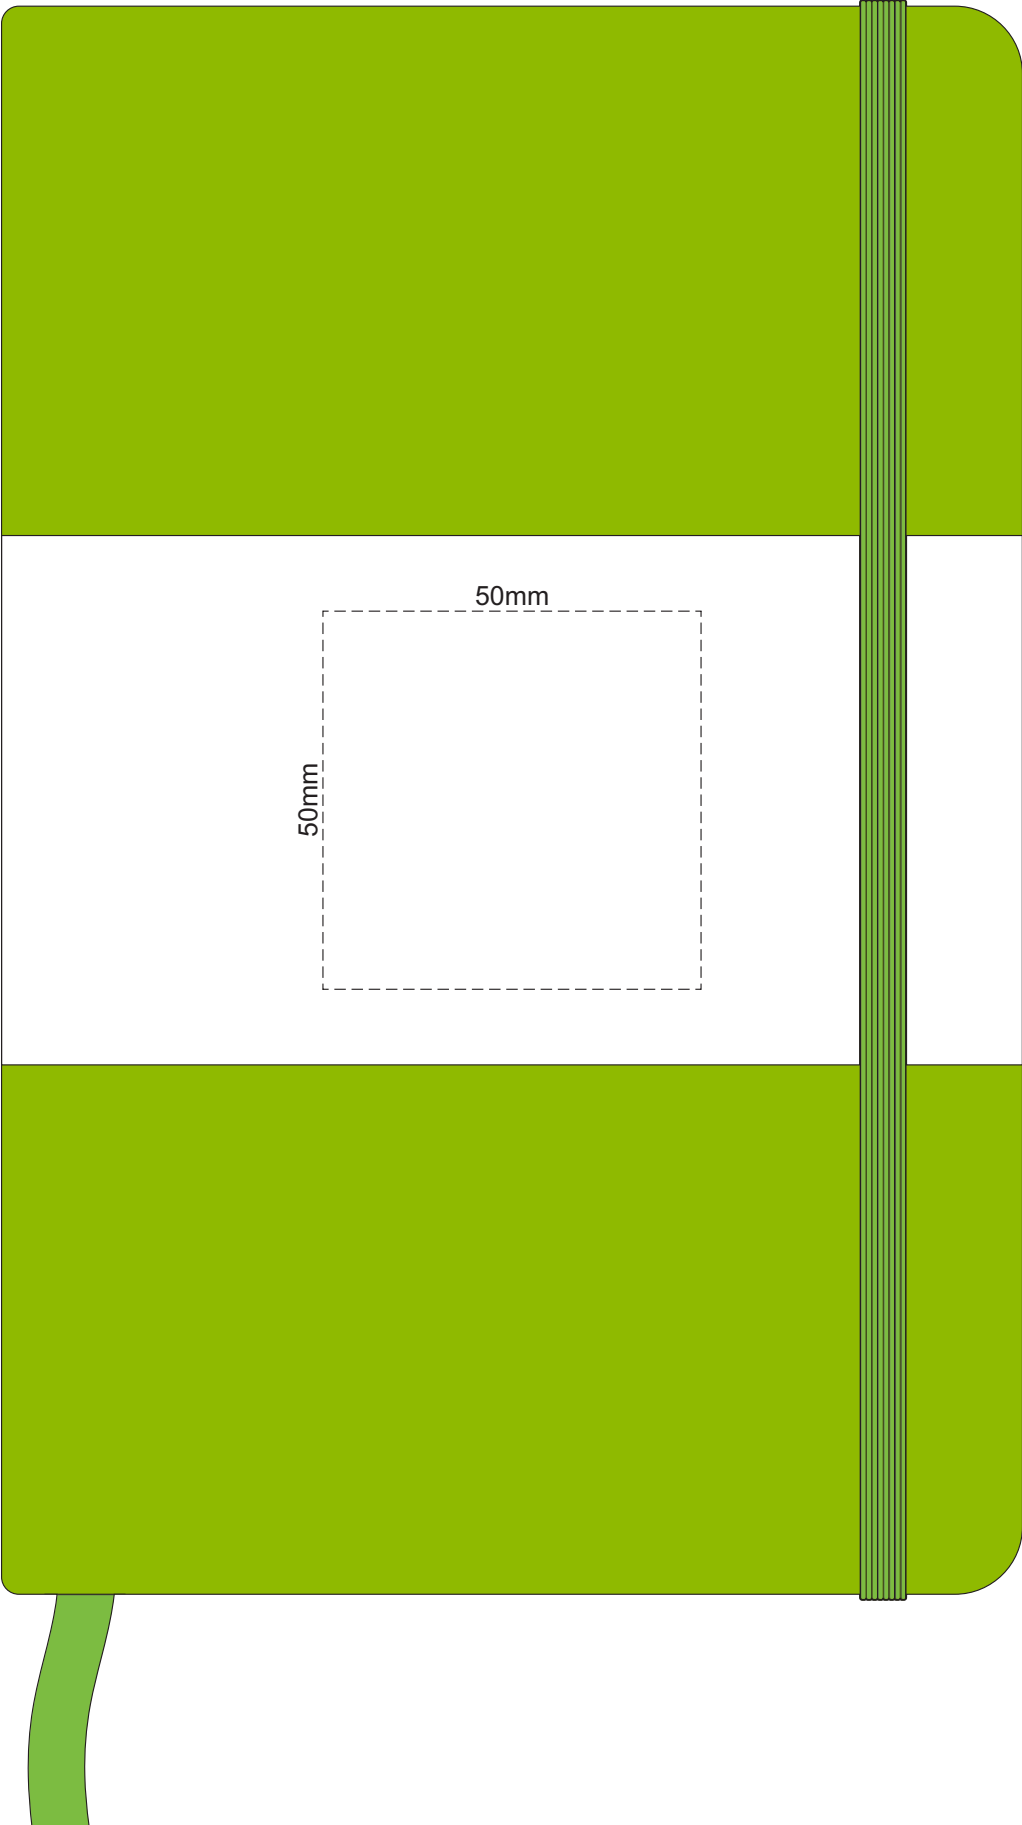

100% of Actual Size
Pad Print

100% of Actual Size
Pad Print BACK

100% of Actual Size
Direct Digital

70% of Actual Size
Digital Print - Belly Band Template

Artwork will be printed directly onto the product via CMYK printing (no white), colours will not be vibrant due to white ink not being available for this process

25% of Actual Size

FRONT BACK
Belly Band Assembled on Notebook
Please note that some of the artwork will be covered by the notebook closure strap when assembled.

- Green Line = Fold Lines when assembled on notebook
- Blue Line = The SIGNIFICANT PRINT AREA
(Keep all critical images & text within this box)
- Black Line = Maximum print area
- Pink Line = Bleed off to here

Belly Band

Notebook