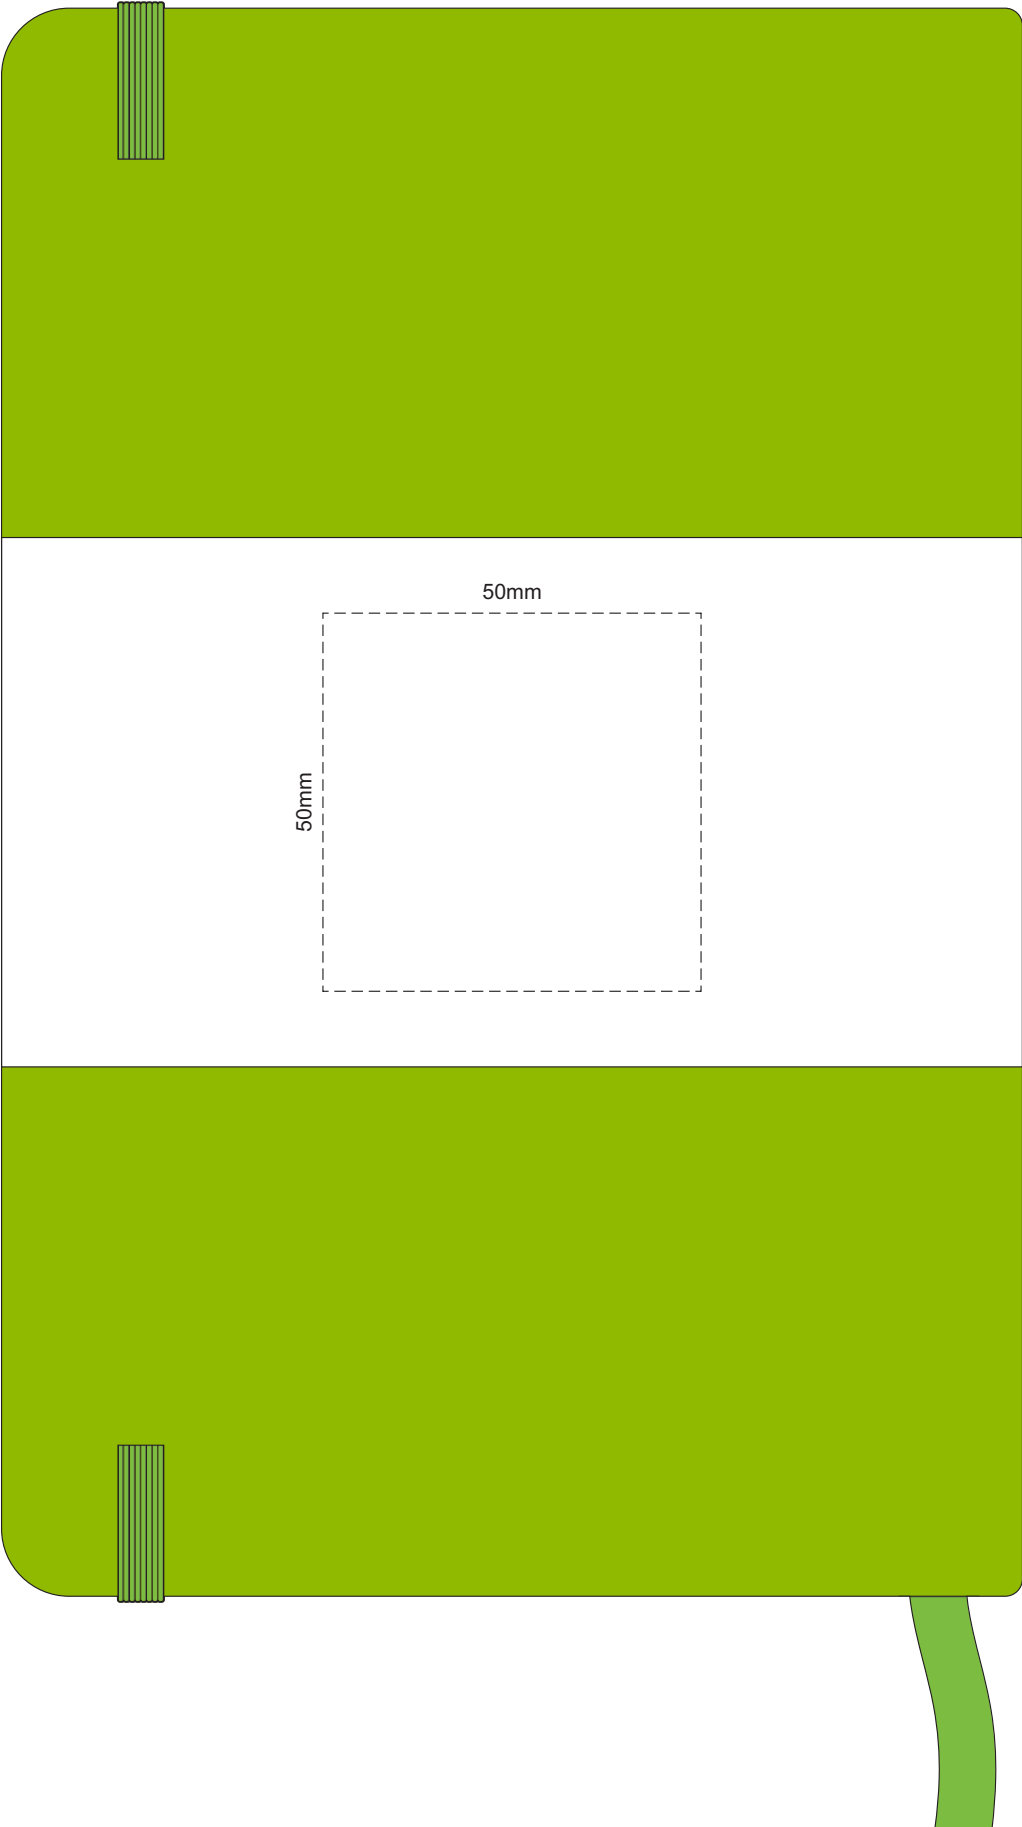

100% of Actual Size
Pad Print

100% of Actual Size
Pad Print BACK

100% of Actual Size
Direct Digital

70% of Actual Size
Digital Print - Belly Band Template

Artwork will be printed directly onto the product via CMYK printing (no white), colours will not be vibrant due to white ink not being available for this process

25% of Actual Size

FRONT BACK
Belly Band Assembled on Notebook
Please note that some of the artwork will be covered by the notebook closure strap when assembled.

- Green Line = Fold Lines when assembled on notebook
- Blue Line = The SIGNIFICANT PRINT AREA
(Keep all critical images & text within this box)
- Black Line = Maximum print area
- Pink Line = Bleed off to here

Belly Band

Notebook