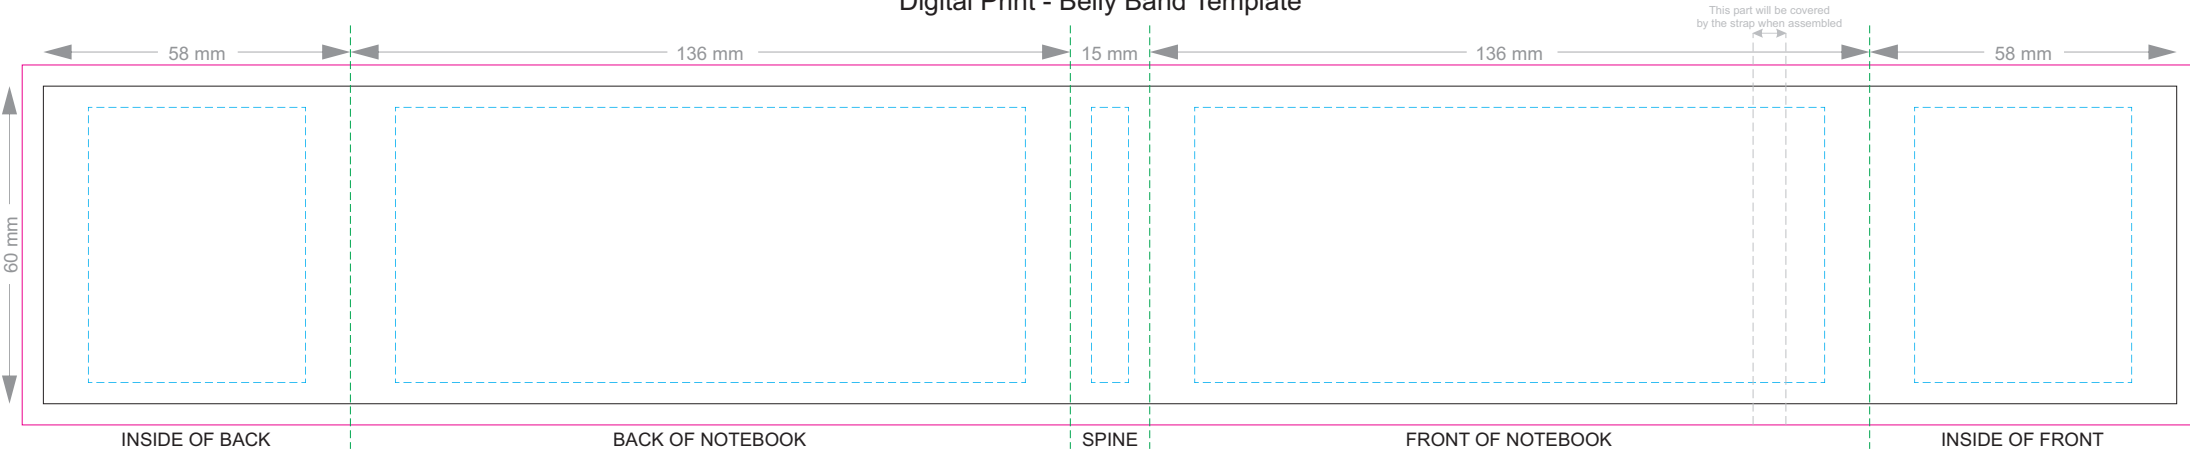

100% of Actual Size
Pad Print

100% of Actual Size
Pad Print BACK

100% of Actual Size
Direct Digital

70% of Actual Size
Digital Print - Belly Band Template

Artwork will be printed directly onto the product via CMYK printing (no white), colours will not be vibrant due to white ink not being available for this process

25% of Actual Size

FRONT BACK
Belly Band Assembled on Notebook
Please note that some of the artwork will be covered by the notebook closure strap when assembled.

- Green Line = Fold Lines when assembled on notebook
- Blue Line = The SIGNIFICANT PRINT AREA
(Keep all critical images & text within this box)
- Black Line = Maximum print area
- Pink Line = Bleed off to here

Belly Band

Notebook