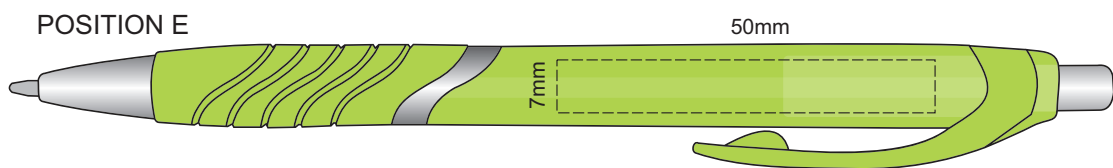

100% of Actual Size
Screen Print
(multi colour loose registration)

100% of Actual Size
Screen Print (one colour)

100% of Actual Size
Pad Print

100% of Actual Size
Direct Digital

100% of Actual Size
Pad Print (one side only)

100% of Actual Size
Digital Packaging Print
(one side only)

Digital Print is only available for natural option
Artwork will be printed directly onto the product via CMYK printing (no white),
colours will not be vibrant due to white ink not being available for this process.