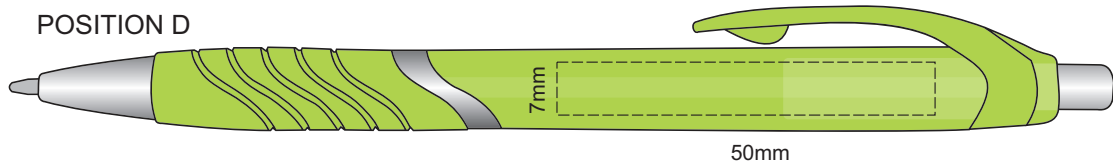

100% of Actual Size
Screen Print
(multi colour loose registration)

100% of Actual Size
Screen Print (one colour)

100% of Actual Size
Pad Print

100% of Actual Size
Direct Digital

100% of Actual Size
Pad Print (one side only)

100% of Actual Size
Digital Packaging Print
(one side only)

Digital Print is only available for natural option
Artwork will be printed directly onto the product via CMYK printing (no white),
colours will not be vibrant due to white ink not being available for this process.