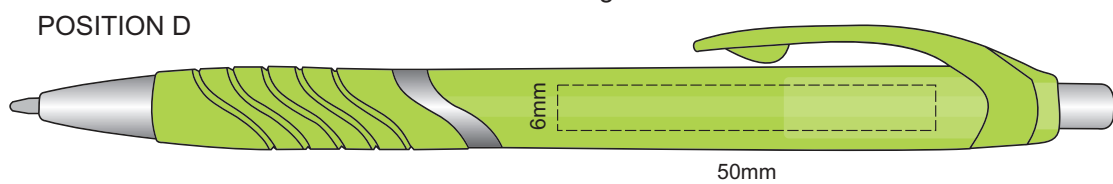

100% of Actual Size
Screen Print
(multi colour loose registration)

100% of Actual Size
Screen Print (one colour)

100% of Actual Size
Pad Print

100% of Actual Size
Direct Digital

100% of Actual Size
Pad Print (one side only)

100% of Actual Size
Digital Packaging Print
(one side only)

Digital Print is only available for natural option
Artwork will be printed directly onto the product via CMYK printing (no white),
colours will not be vibrant due to white ink not being available for this process.