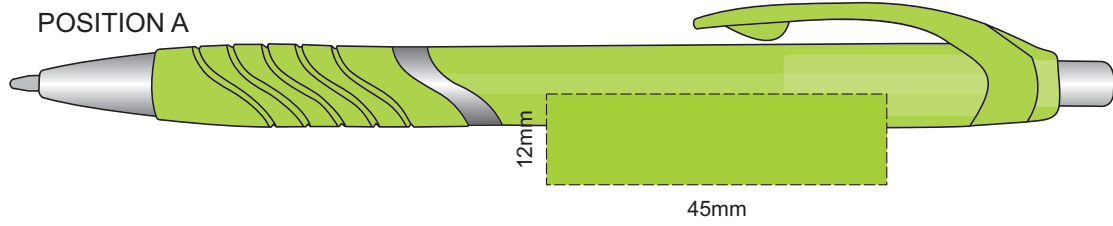

100% of Actual Size
Screen Print
(multi colour loose registration)

100% of Actual Size
Screen Print (one colour)

100% of Actual Size
Pad Print

100% of Actual Size
Direct Digital

100% of Actual Size
Pad Print (one side only)

100% of Actual Size
Digital Packaging Print
(one side only)

Digital Print is only available for natural option
Artwork will be printed directly onto the product via CMYK printing (no white),
colours will not be vibrant due to white ink not being available for this process.