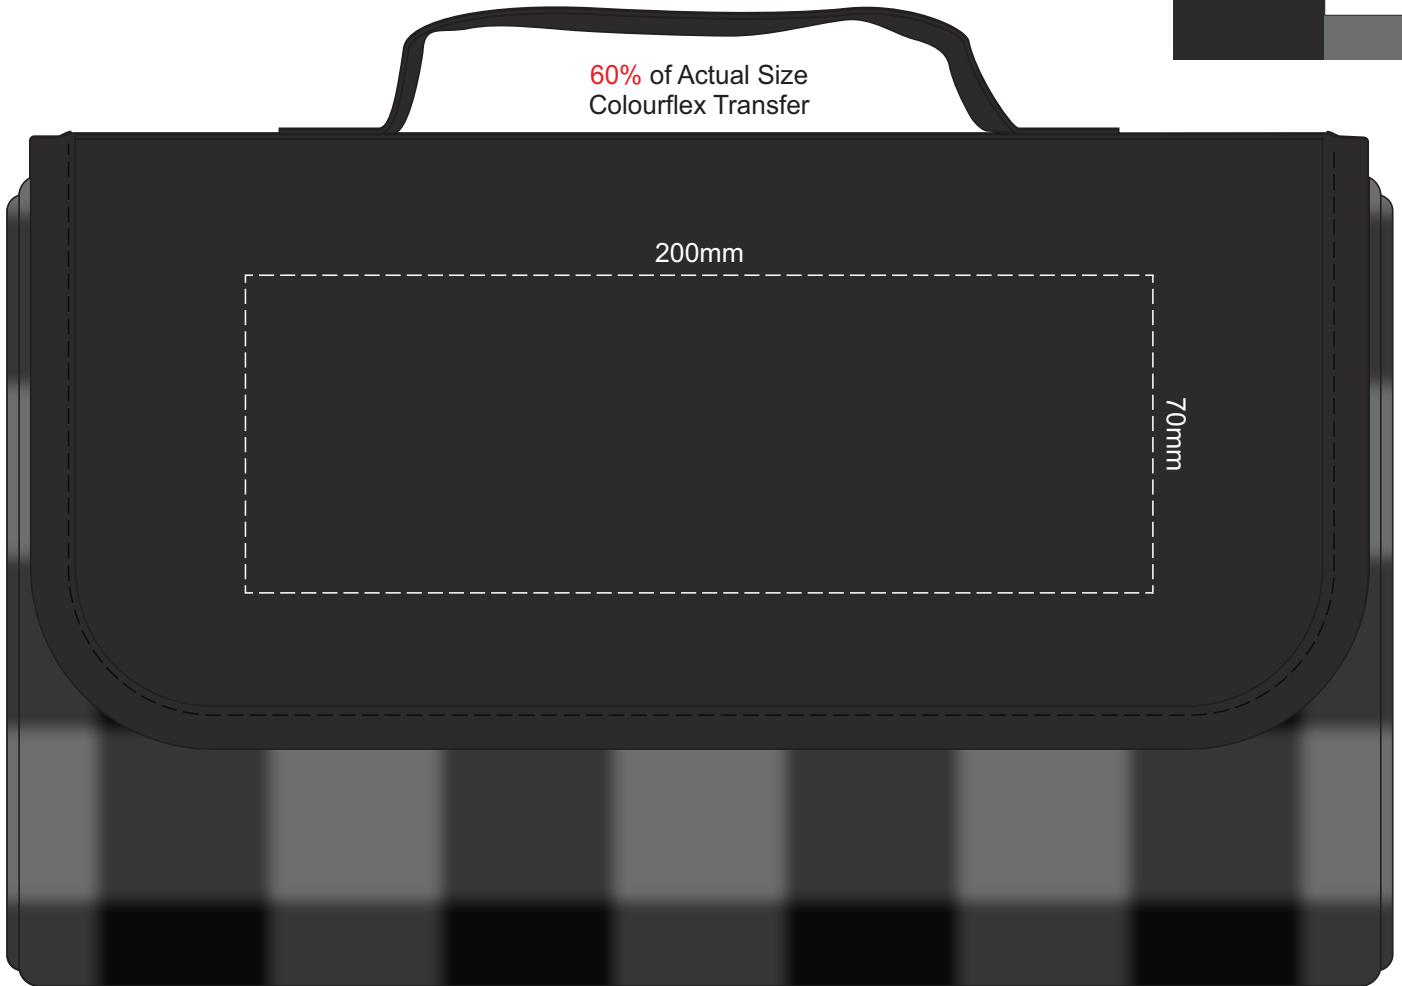

FLAP BLANKET

60% of Actual Size
Colourflex Transfer

60% of Actual Size
Embroidery

60% of Actual Size
Colourflex Transfer

200mm

70mm

60% of Actual Size
Embroidery

120mm

40mm