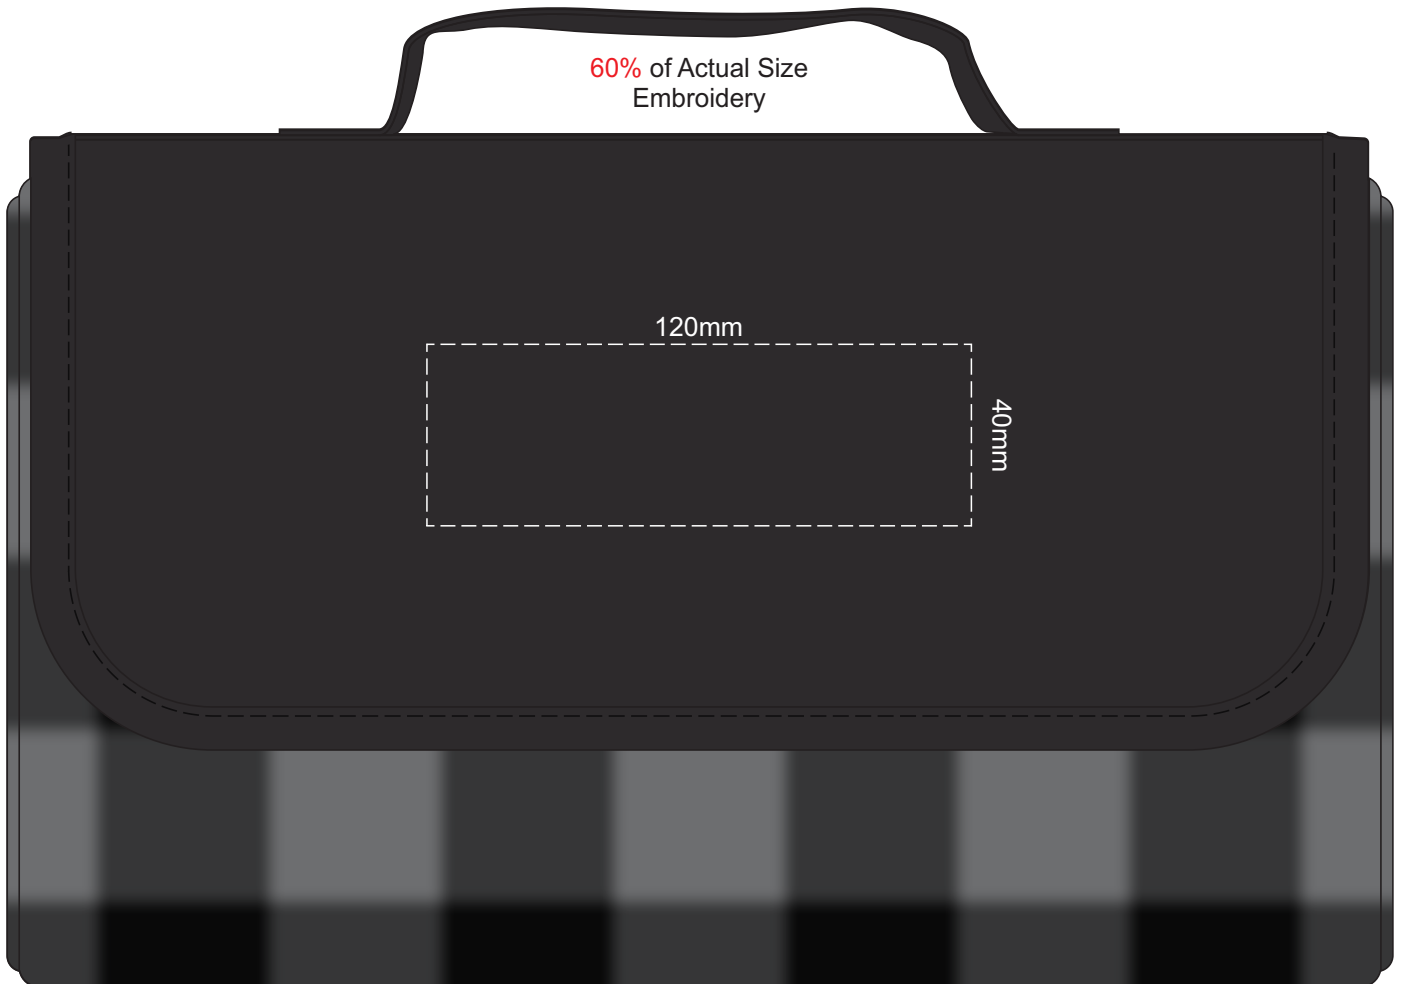

FLAP BLANKET

60% of Actual Size
Colourflex Transfer

60% of Actual Size
Embroidery

60% of Actual Size
Colourflex Transfer

200mm

70mm

60% of Actual Size
Embroidery

120mm

40mm