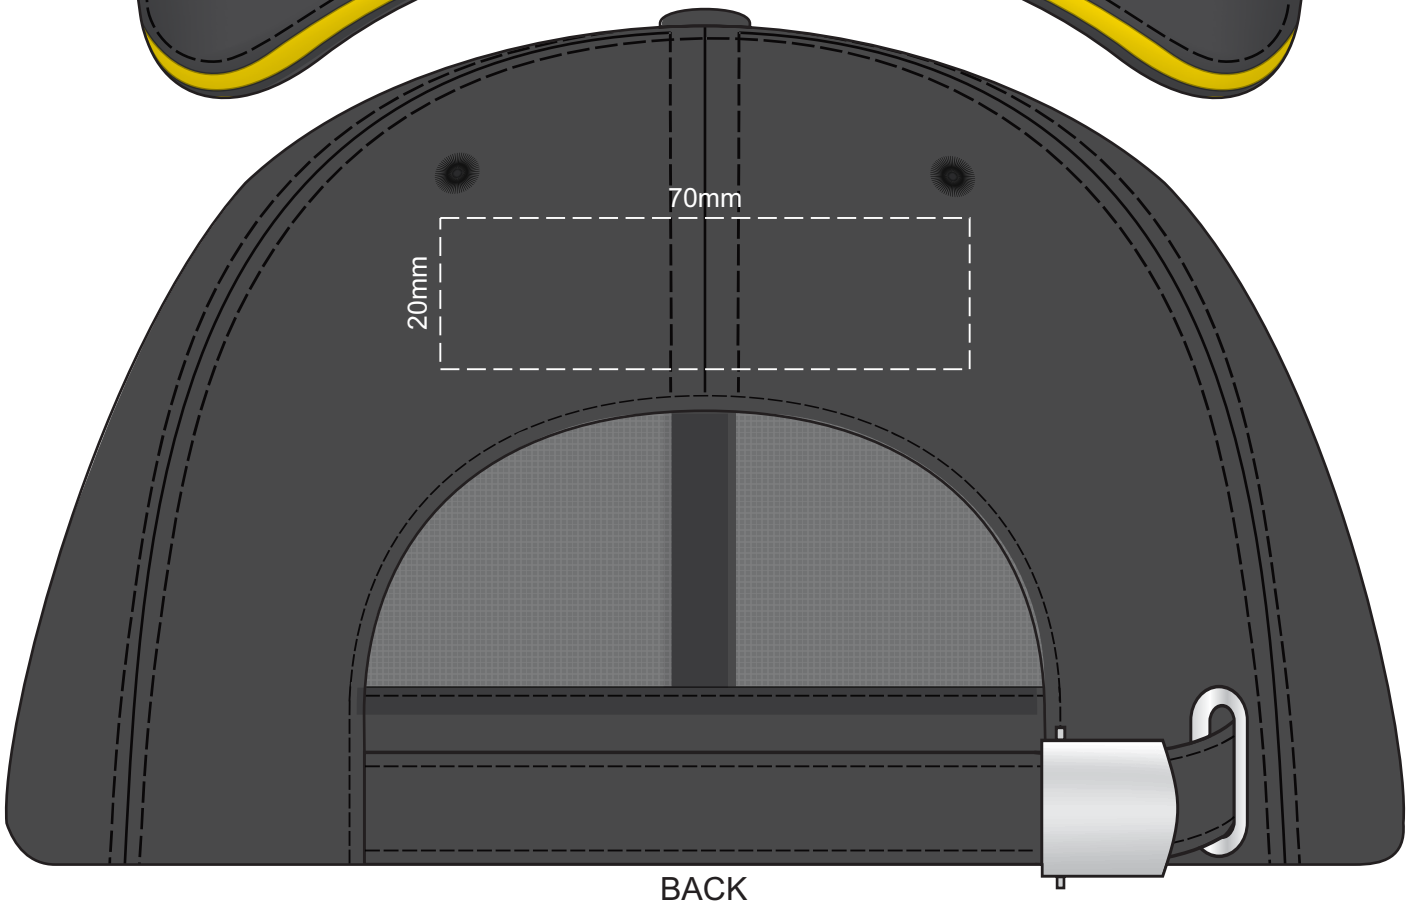

100% of Actual Size
Colourflex Transfer
Faux Embroidery
FRONT

100% of Actual Size
Colourflex Transfer
Faux Embroidery
LEFT SIDE ONLY

100% of Actual Size
Embroidery
FRONT

BACK