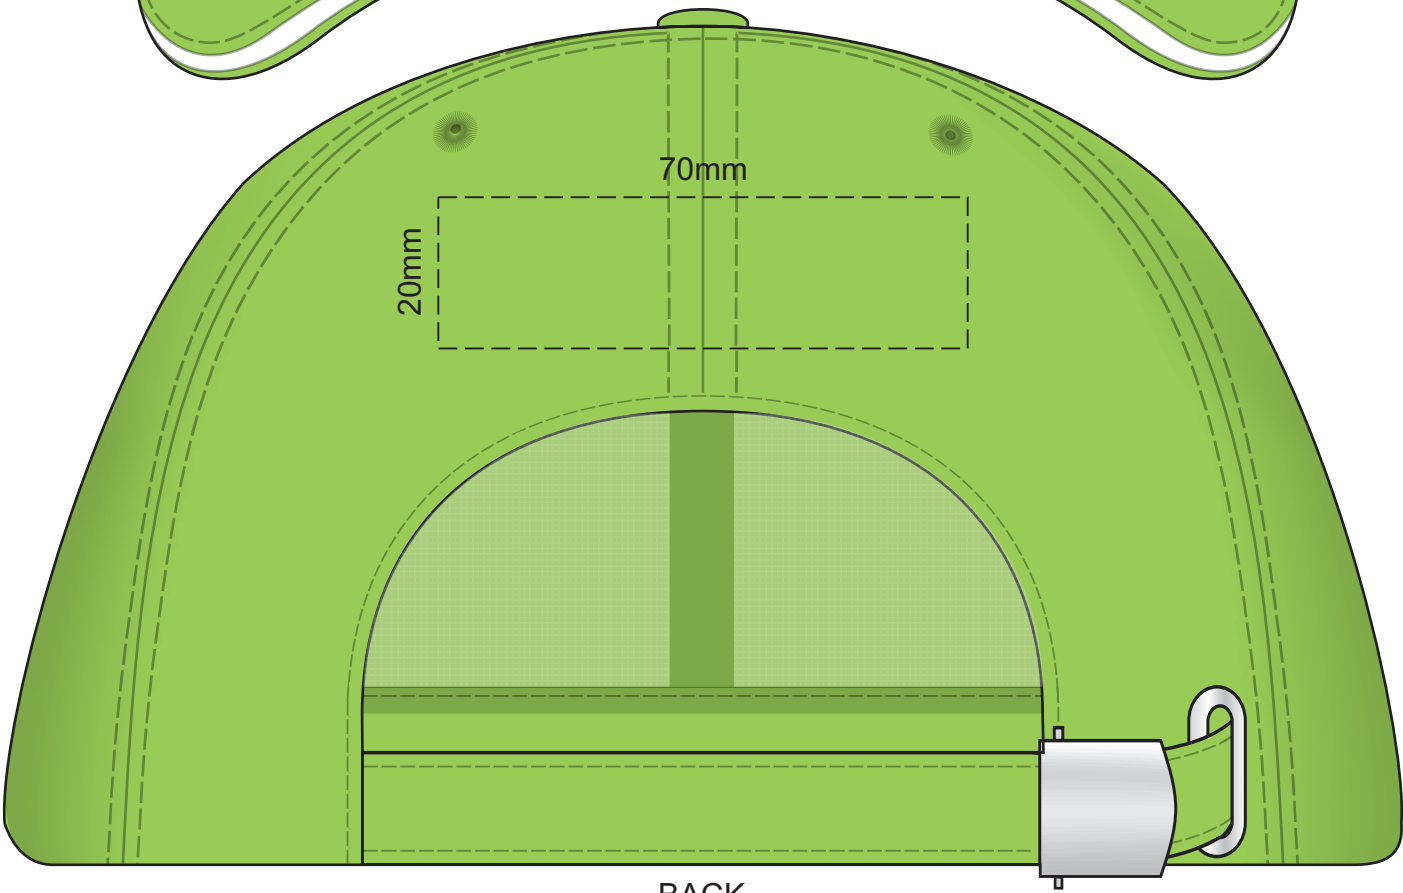

100% of Actual Size
Colourflex Transfer
Faux Embroidery
FRONT

100% of Actual Size
Colourflex Transfer
Faux Embroidery
LEFT SIDE ONLY

100% of Actual Size
Embroidery
FRONT

BACK