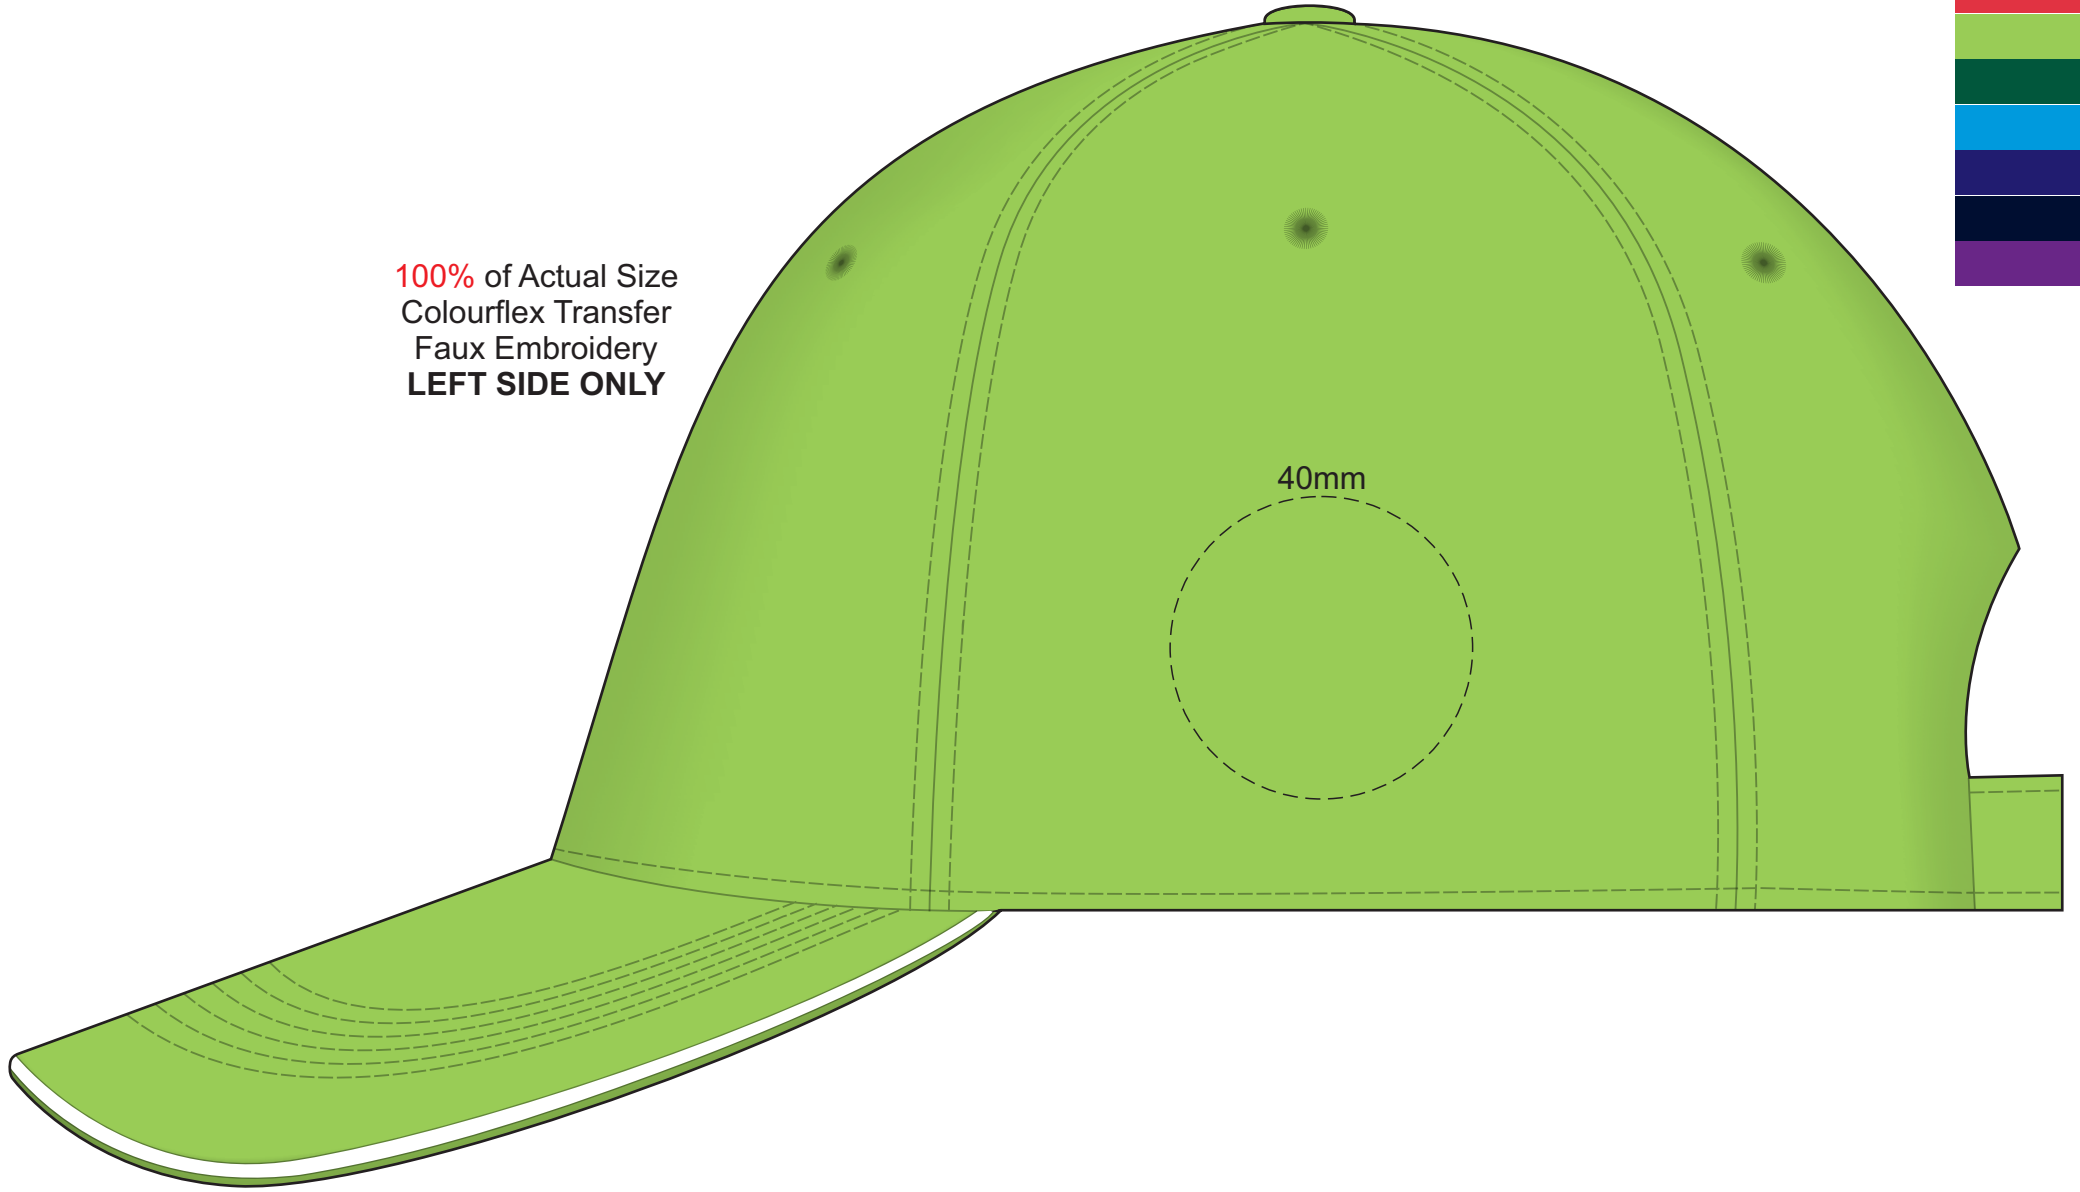

100% of Actual Size
Colourflex Transfer
Faux Embroidery
FRONT

100% of Actual Size
Colourflex Transfer
Faux Embroidery
LEFT SIDE ONLY

100% of Actual Size
Embroidery
FRONT

BACK