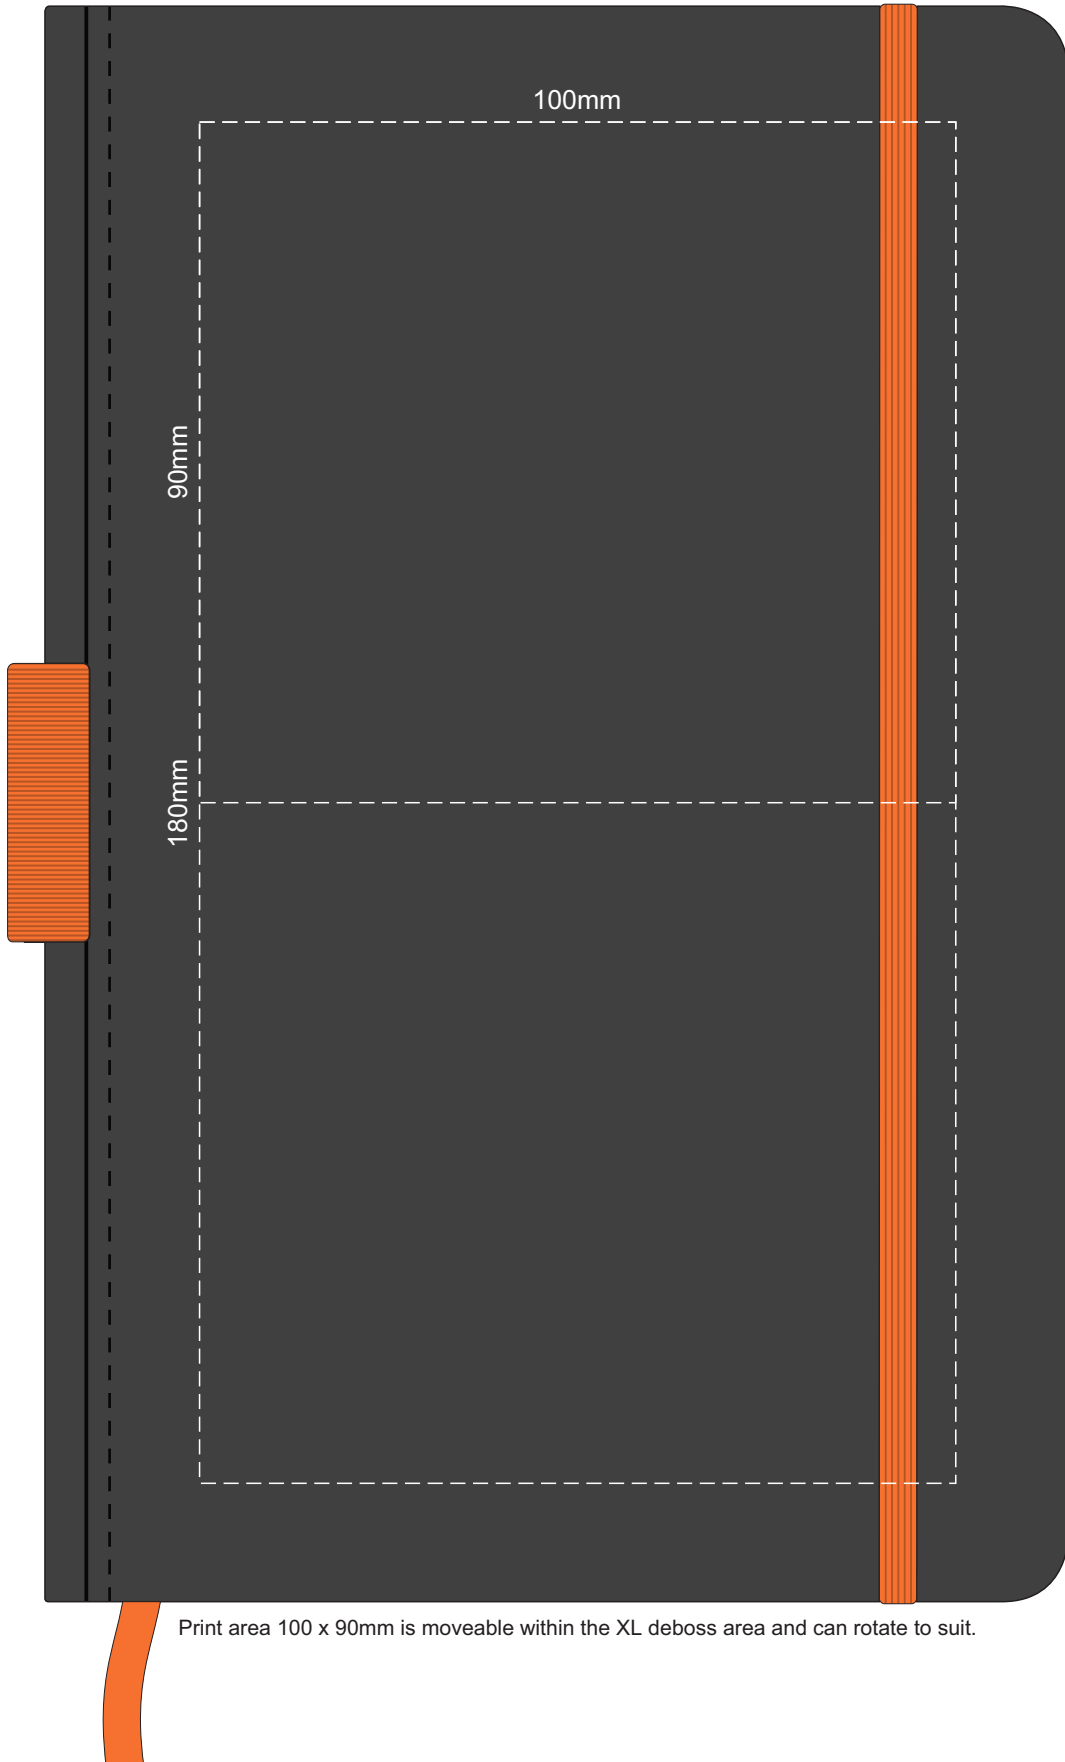

100% Actual Size  
Screen Print (one colour)

100% Actual Size  
Direct Digital

100% Actual Size  
Debossing  
Debossing XL

Print area 100 x 90mm is moveable within the XL deboss area and can rotate to suit.

100% Actual Size  
Debossing (back)  
Debossing XL (back)

100% Actual Size  
Screen Print (one colour) BACK