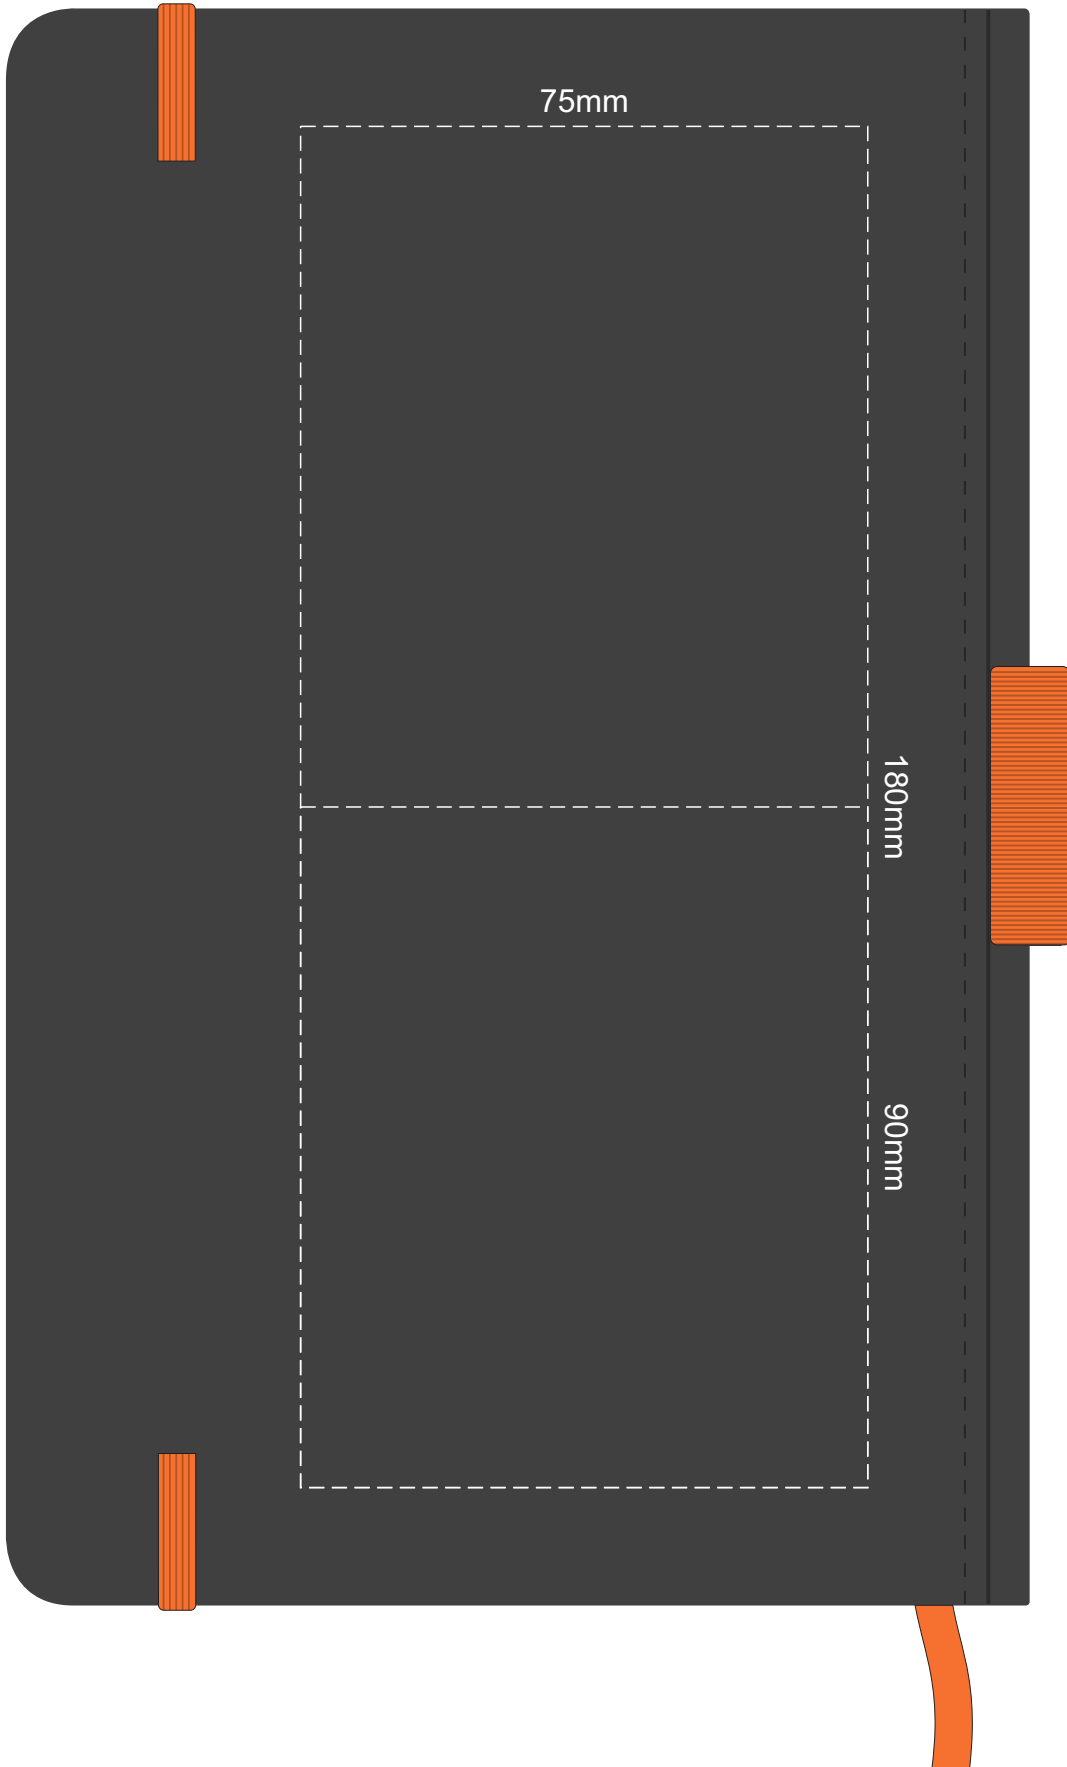

100% Actual Size  
Screen Print (one colour)

100% Actual Size  
Direct Digital

100% Actual Size  
Debossing  
Debossing XL

Print area 100 x 90mm is moveable within the XL deboss area and can rotate to suit.

100% Actual Size  
Debossing (back)  
Debossing XL (back)

100% Actual Size  
Screen Print (one colour) BACK