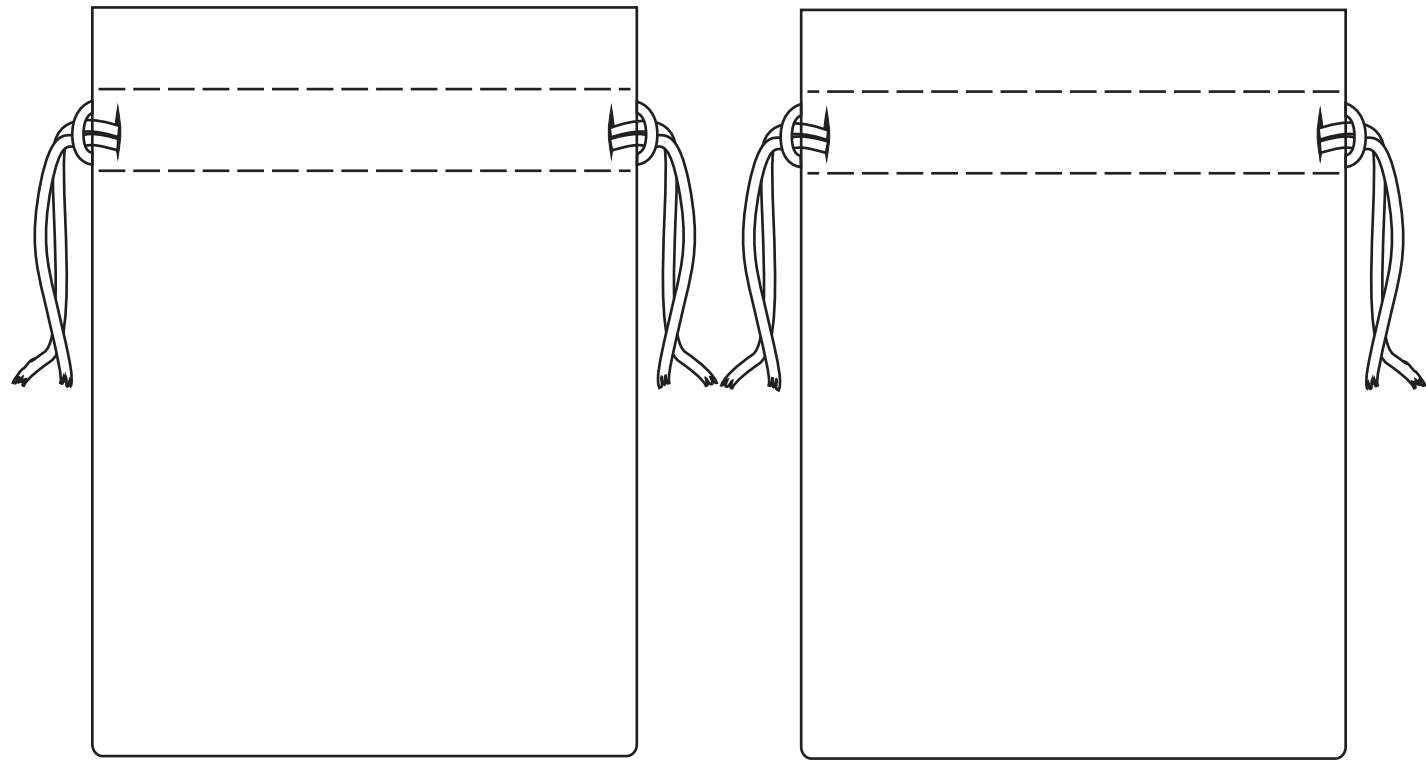

60% of Actual Size  
Sublimation Side 1

60% of Actual Size  
Sublimation Side 2

White artwork will not print white.  
White will be the natural colour of the product.

60% of Actual Size  
Sublimation Template

Front

Back

Blue Line = The SIGNIFICANT PRINT AREA  
(Keep all critical images & text within this box)  
Black Line = Maximum print area  
Pink Line = Bleed off to here