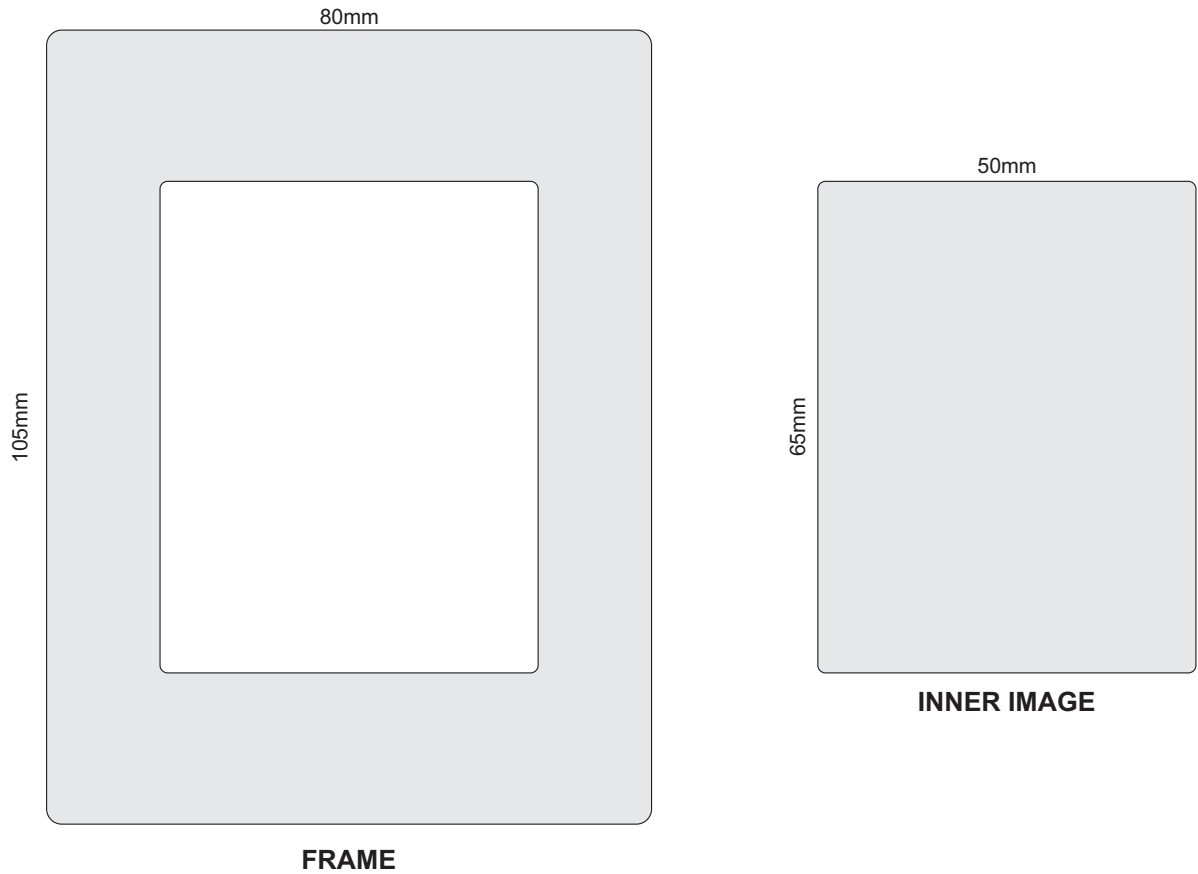

100% of Actual Size  
Digital Print

100% of Actual Size  
Digital Print Template

Blue Line = The SIGNIFICANT PRINT AREA  
(Keep all critical images & text within this box)  
Black Line = Maximum print area  
Pink Line = Bleed off to here