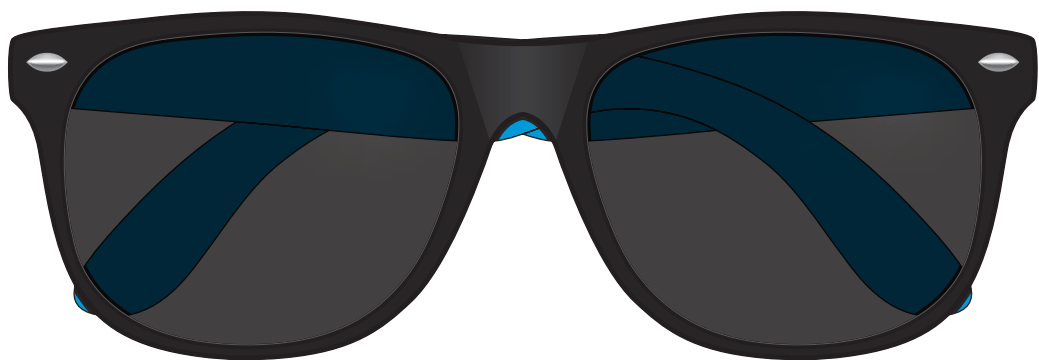

100% of Actual Size
Pad Print

100% of Actual Size
Screen Print (one colour)
Colourflex Transfer