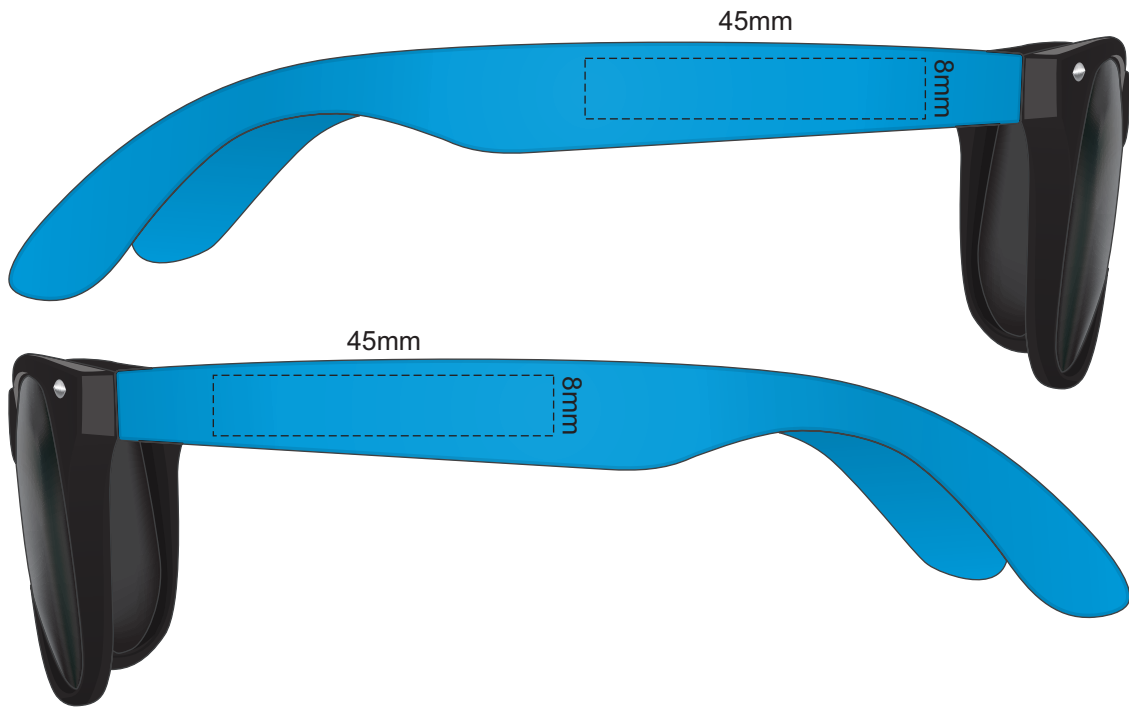

100% of Actual Size
Pad Print

100% of Actual Size
Screen Print (one colour)
Colourflex Transfer