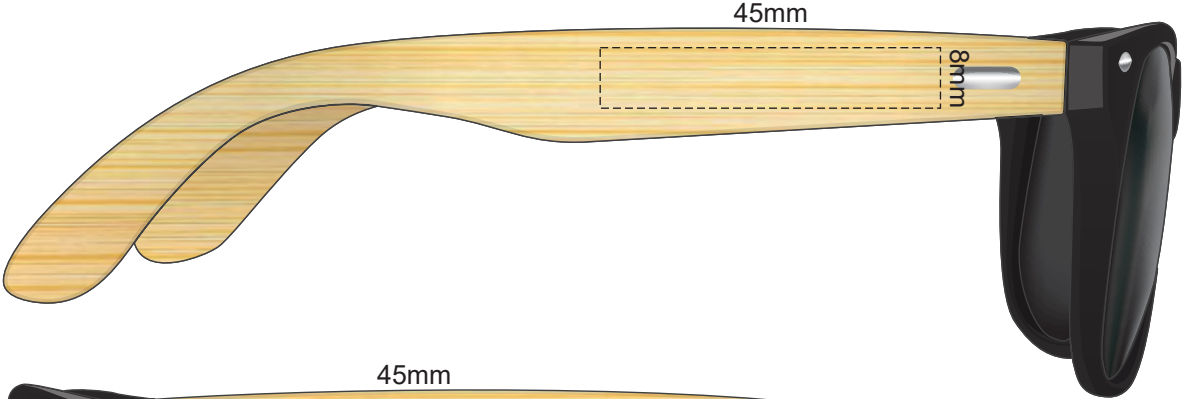

100% of Actual Size  
Pad Print

100% of Actual Size  
Laser Engraving

This product is a natural material, please allow for variances in grain pattern and engraving colour.

Engraves to Natural Etch

100% of Actual Size  
Pad Print

45mm

25mm