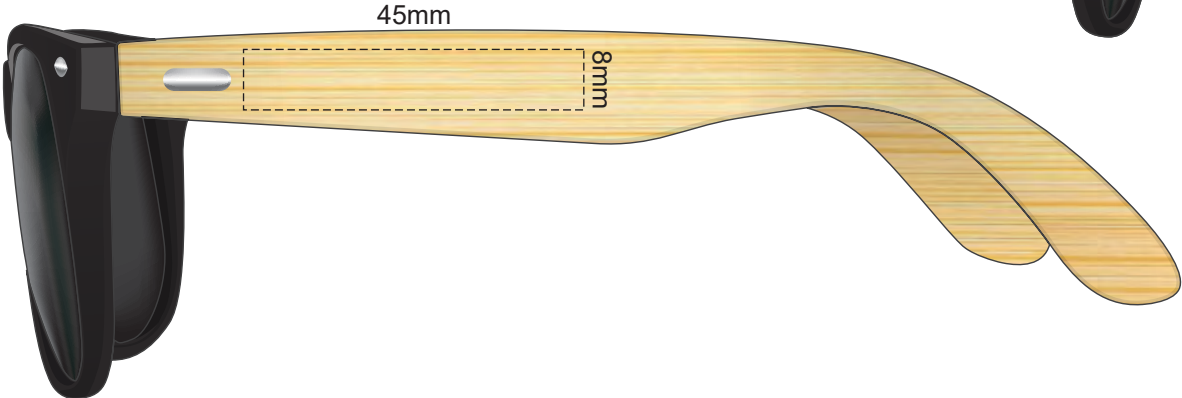

100% of Actual Size  
Pad Print

100% of Actual Size  
Laser Engraving

This product is a natural material, please allow for variances in grain pattern and engraving colour.

Engraves to Natural Etch

100% of Actual Size  
Pad Print

45mm

25mm