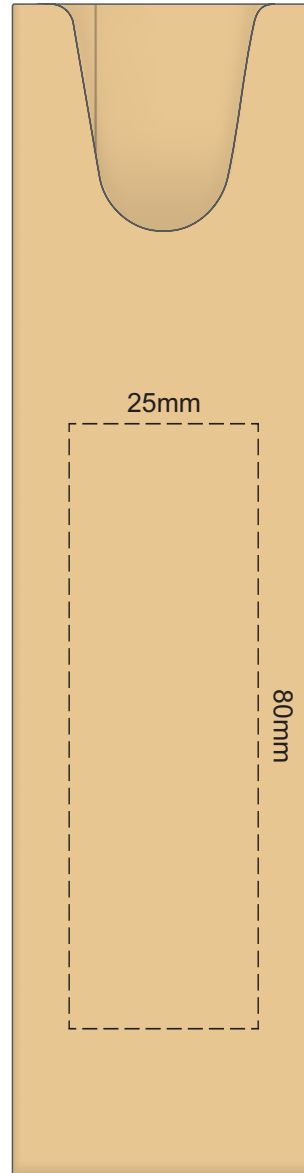

100% of Actual Size
Pad Print

POSITION C

POSITION F

POSITION G

POSITION H

POSITION I

100% of Actual Size
Pad Print (one side only)

100% of Actual Size
Digital Packaging Print
(one side only)

Digital Print is only available for natural option
Artwork will be printed directly onto the product via CMYK printing (no white),
colours will not be vibrant due to white ink not being available for this process.