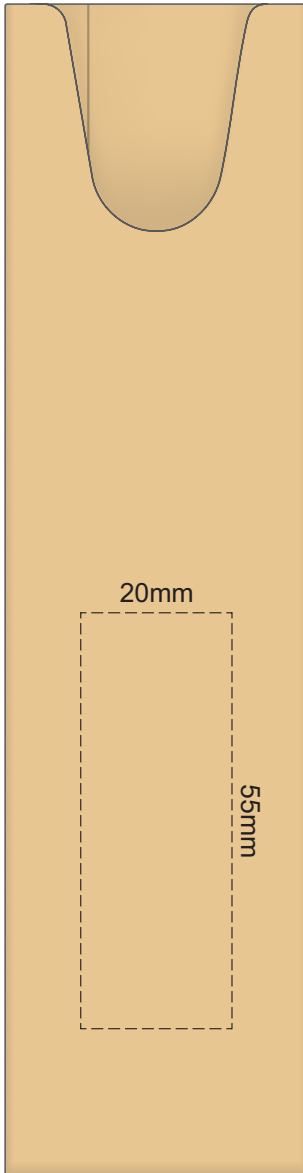

100% of Actual Size
Pad Print

POSITION C

POSITION F

POSITION G

POSITION H

POSITION I

100% of Actual Size
Pad Print (one side only)

100% of Actual Size
Digital Packaging Print
(one side only)

Digital Print is only available for natural option
Artwork will be printed directly onto the product via CMYK printing (no white),
colours will not be vibrant due to white ink not being available for this process.