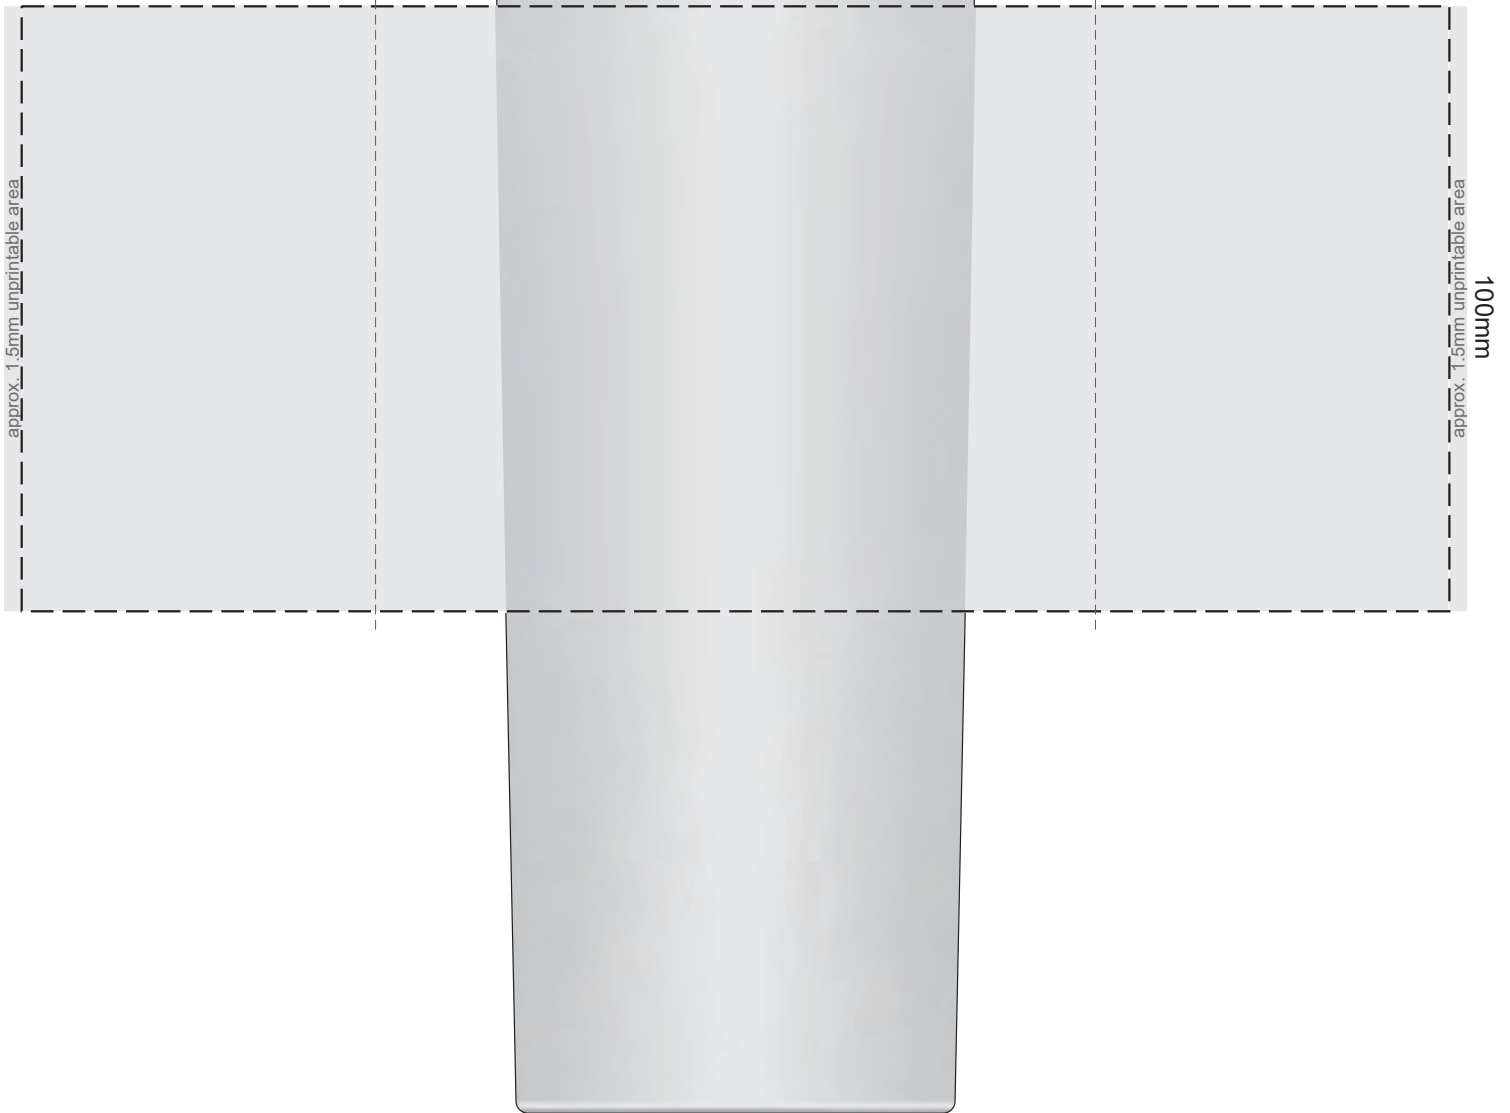

100% of Actual Size
Pad Print

Bottle Colour Band Colour

Bottle Colour **Band Colour**

90% of Actual Size
Screen Print

208mm

15mm unprintable area

15mm unprintable area
80mm

Red Line = Exact opposites of the product
(centre artwork to the red line)

100% of Actual Size
Engraving

Bottle Colour Band Colour

-  Silver Engraves to a Natural Etch
-  Colours Engrave to a Shiny Steel Finish

Please be aware that artwork will adhere to the shape of the product. Therefore, linear shapes that utilise the full print area may appear skewed from the side perspective due to the tapered nature of the product.

Bottle Colour Band Colour

80% of Actual Size
Rotary Digital
(Gloss Finish)

236mm

Red Line = Exact opposites of the product
(centre artwork to the red line)

100% of Actual Size

Lid - Pad Print

100% of Actual Size

Digital Resin Coated Lid

Blue Dotted Line = The SIGNIFICANT PRINT AREA
(Keep all critical images & text within this box)

Black Line = Maximum print area

Pink Dotted Line = Bleed off to here