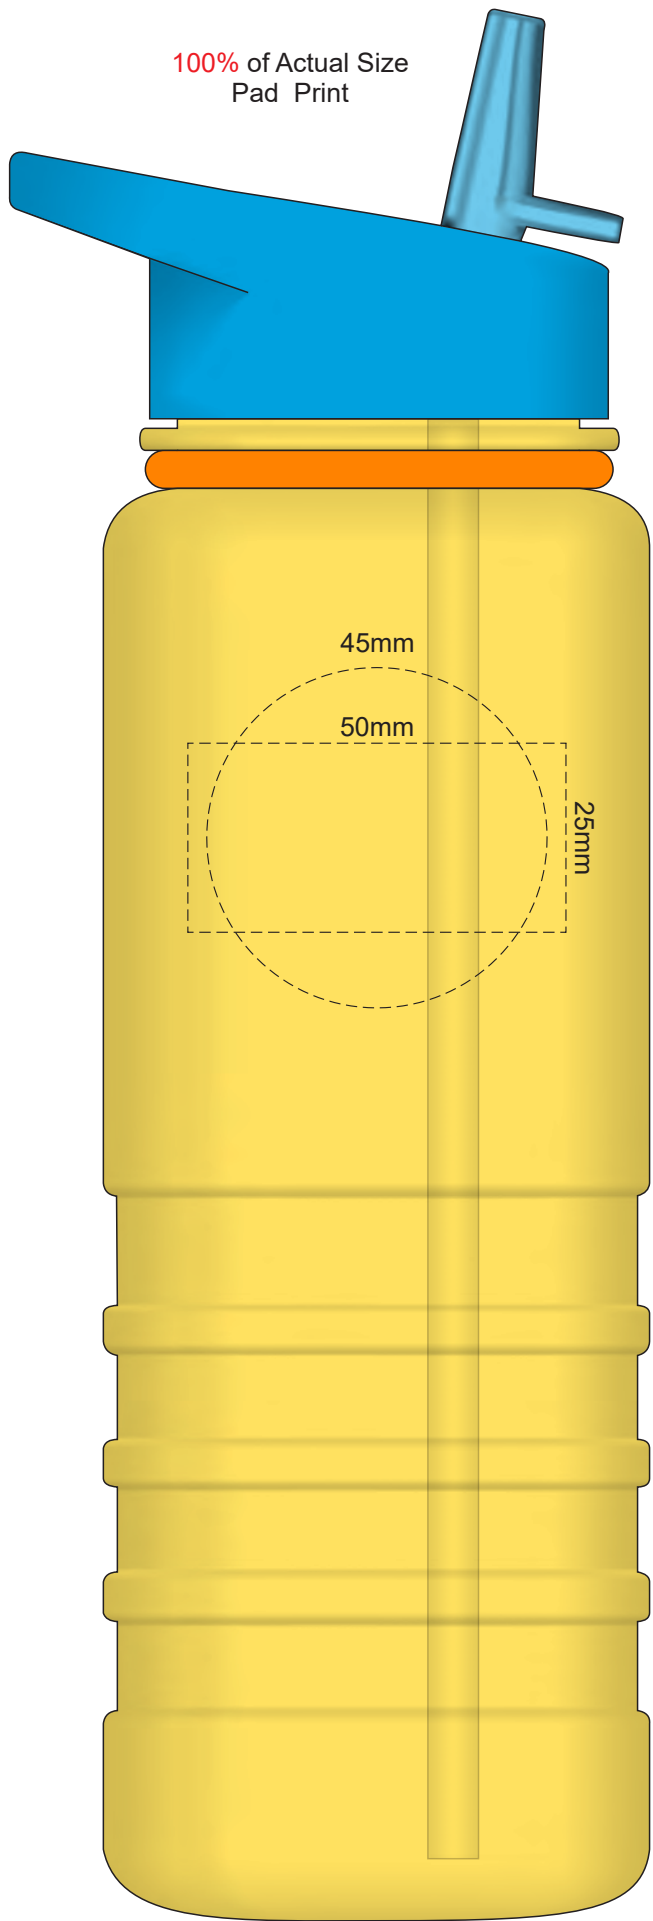

Lid/Bottle Colour	Band Colour
clear bottle only	

100% of Actual Size
Pad Print

100% of Actual Size
Pad Print

Lid/Bottle Colour	Band Colour
clear bottle only	X
Yellow	Yellow
Orange	Orange
Red	Red
Green	Green
Blue	Blue
Dark Blue	Dark Blue
Purple	Purple
Black	Black

80% of Actual Size
Screen Print

Red Line = Exact opposites of the product
(centre artwork to the red line)

Lid/Bottle Colour	Band Colour
clear bottle only	X
Yellow	Yellow
Orange	Orange
Red	Red
Light Green	Light Green
Dark Green	Dark Green
Light Blue	Light Blue
Dark Blue	Dark Blue
Purple	Purple
Grey	Grey

80% of Actual Size
Rotary Digital
(Gloss Finish)

231.5mm

Approximately 2mm unprintable area

Approximately 2mm unprintable area
80mm

Red Line = Exact opposites of the product
(centre artwork to the red line)