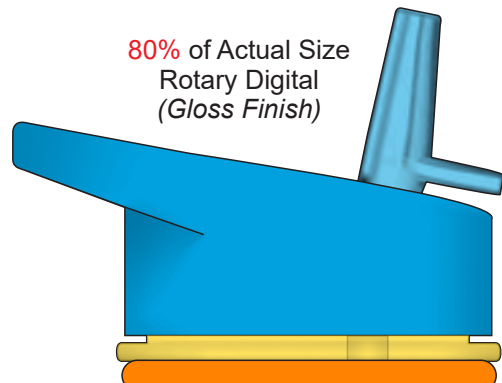

Lid/Bottle Colour	Band Colour
clear bottle only	

100% of Actual Size
Pad Print

100% of Actual Size
Pad Print

Lid/Bottle Colour	Band Colour
clear bottle only	X
Yellow	Yellow
Orange	Orange
Red	Red
Green	Green
Blue	Blue
Dark Blue	Dark Blue
Purple	Purple
Black	Black

80% of Actual Size
Screen Print

Red Line = Exact opposites of the product
(centre artwork to the red line)

Lid/Bottle Colour	Band Colour
clear bottle only	X
Yellow	Yellow
Orange	Orange
Red	Red
Light Green	Light Green
Dark Green	Dark Green
Light Blue	Light Blue
Dark Blue	Dark Blue
Purple	Purple
Grey	Grey

80% of Actual Size
Rotary Digital
(Gloss Finish)

231.5mm

Approximately 2mm unprintable area

Approximately 2mm unprintable area
80mm

Red Line = Exact opposites of the product
(centre artwork to the red line)