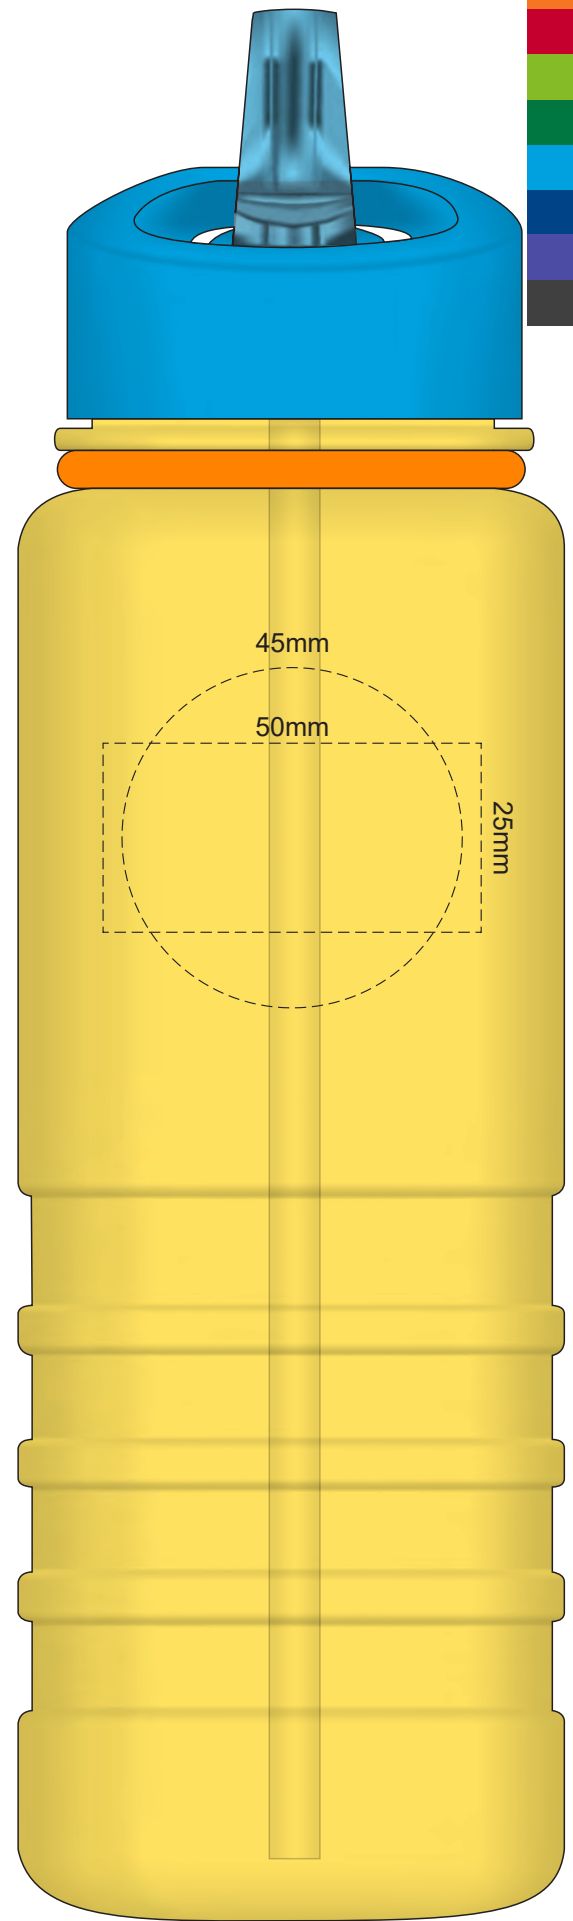

Lid/Bottle Colour	Band Colour
clear bottle only	

100% of Actual Size
Pad Print

100% of Actual Size
Pad Print

Lid/Bottle Colour	Band Colour
clear bottle only	X
Yellow	Yellow
Orange	Orange
Red	Red
Green	Green
Blue	Blue
Dark Blue	Dark Blue
Purple	Purple
Black	Black

80% of Actual Size
Screen Print

Red Line = Exact opposites of the product
(centre artwork to the red line)

Lid/Bottle Colour	Band Colour
clear bottle only	X
Yellow	Yellow
Orange	Orange
Red	Red
Light Green	Light Green
Dark Green	Dark Green
Light Blue	Light Blue
Dark Blue	Dark Blue
Purple	Purple
Grey	Grey

80% of Actual Size
Rotary Digital
(Gloss Finish)

231.5mm

Approximately 2mm unprintable area

Approximately 2mm unprintable area
80mm

Red Line = Exact opposites of the product
(centre artwork to the red line)