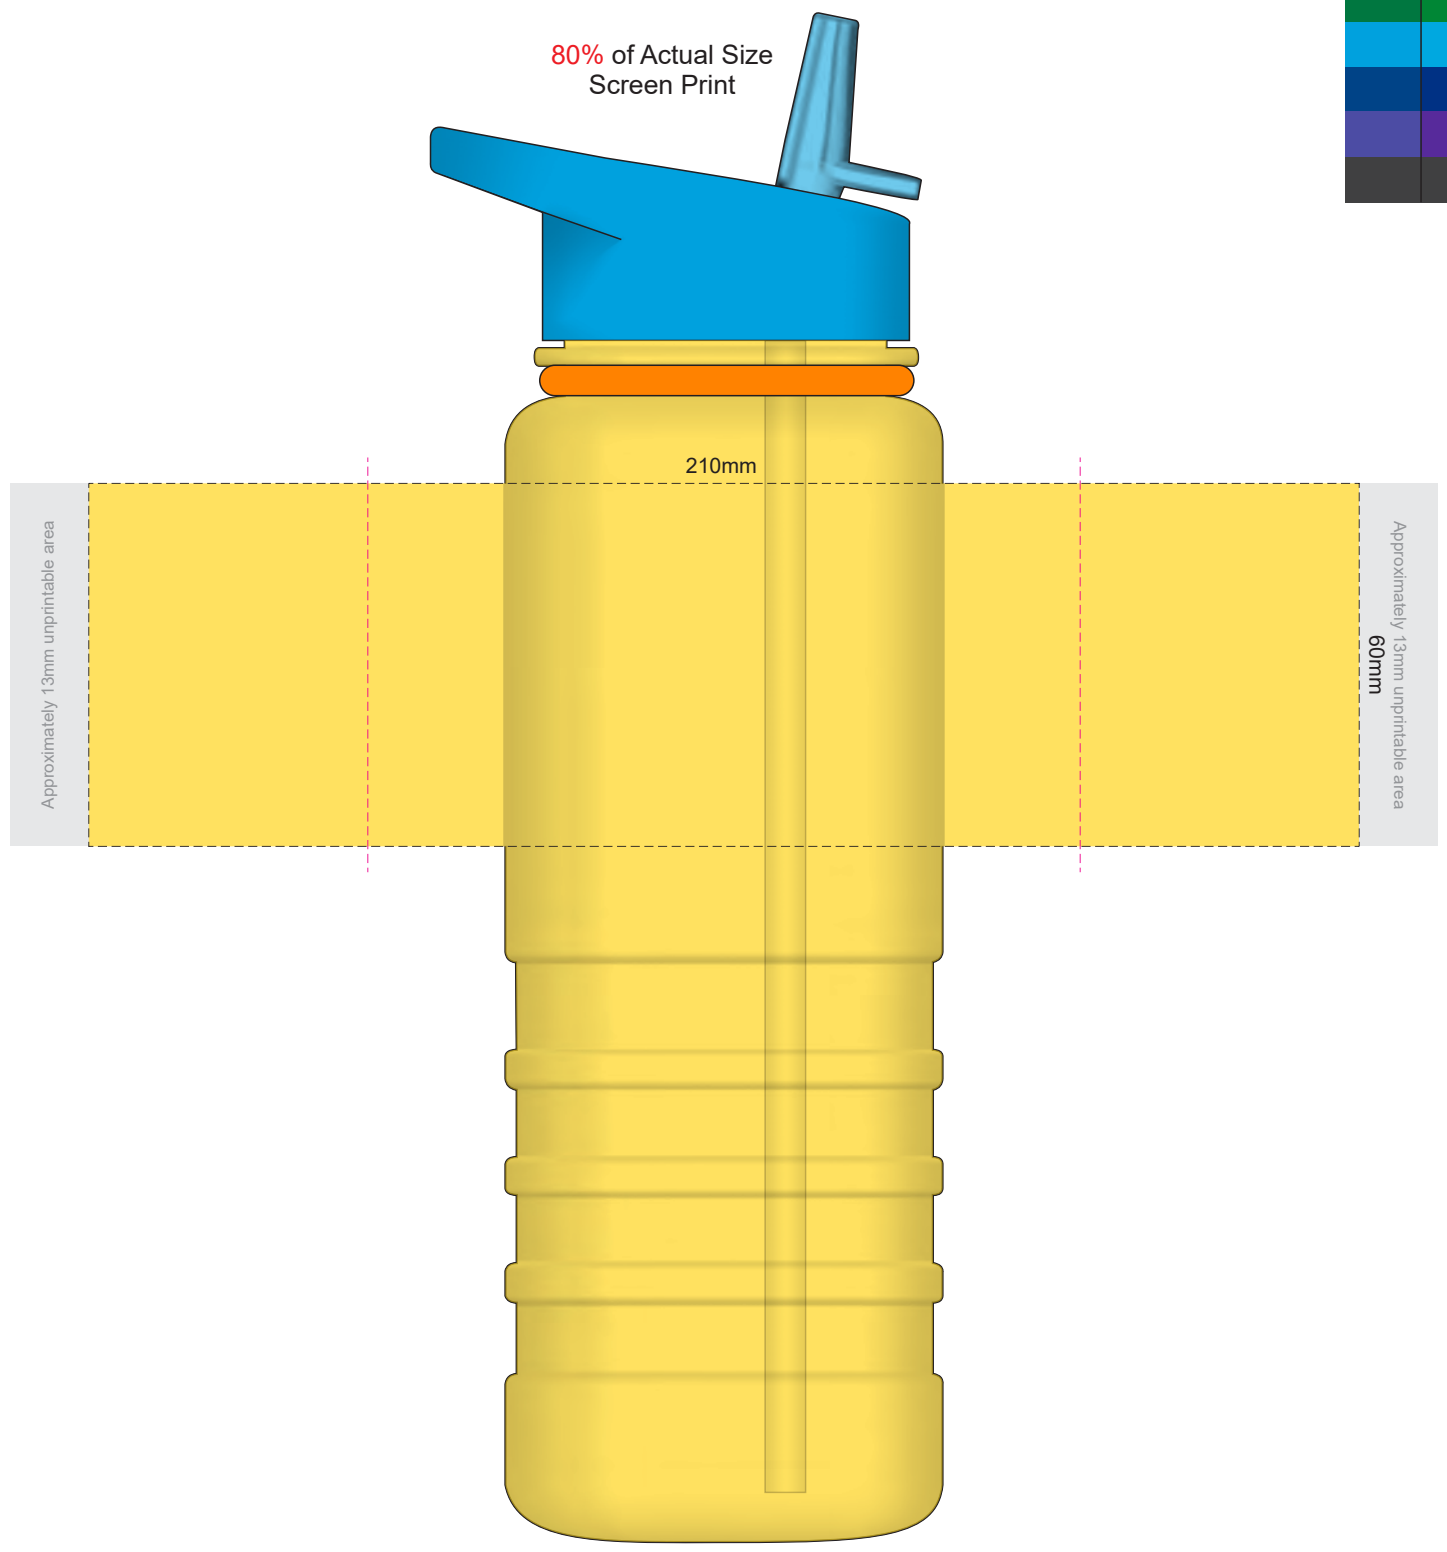

Lid/Bottle Colour	Band Colour
clear bottle only	

100% of Actual Size
Pad Print

100% of Actual Size
Pad Print

Lid/Bottle Colour	Band Colour
clear bottle only	X
Yellow	Yellow
Orange	Orange
Red	Red
Green	Green
Blue	Blue
Dark Blue	Dark Blue
Purple	Purple
Black	Black

80% of Actual Size
Screen Print

Red Line = Exact opposites of the product
(centre artwork to the red line)

Lid/Bottle Colour	Band Colour
clear bottle only	X
Yellow	Yellow
Orange	Orange
Red	Red
Light Green	Light Green
Dark Green	Dark Green
Light Blue	Light Blue
Dark Blue	Dark Blue
Purple	Purple
Grey	Grey

80% of Actual Size
Rotary Digital
(Gloss Finish)

231.5mm

Approximately 2mm unprintable area

Approximately 2mm unprintable area
80mm

Red Line = Exact opposites of the product
(centre artwork to the red line)