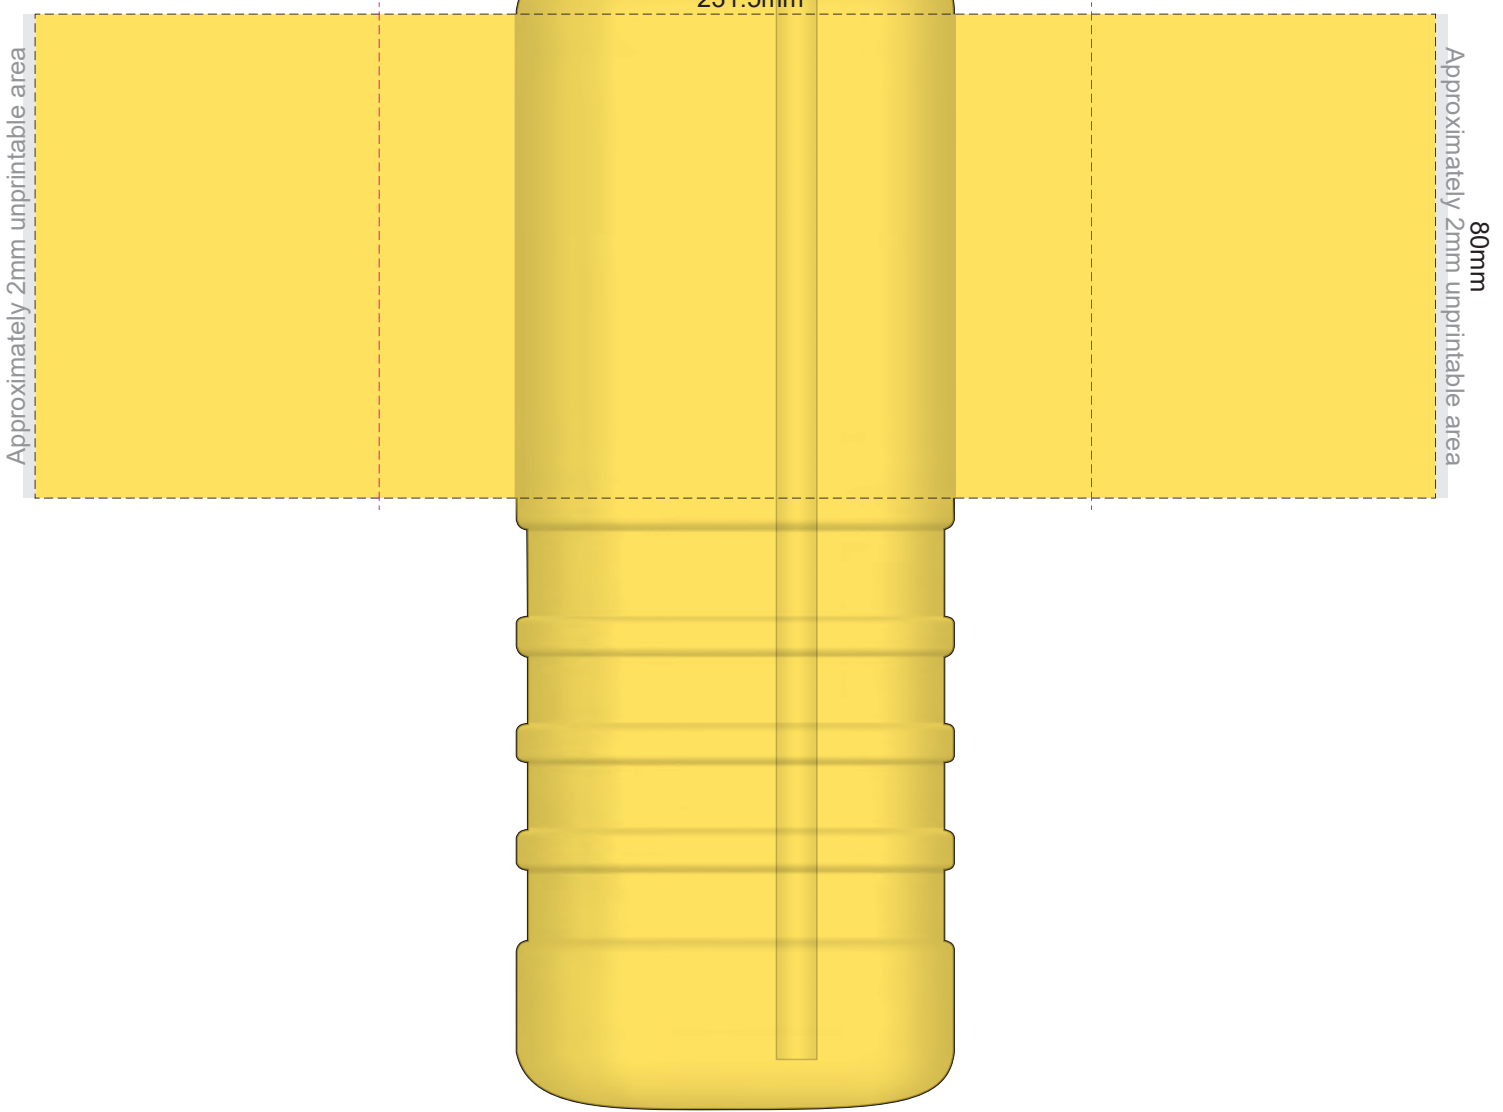

Lid/Bottle Colour	Band Colour
clear bottle only	

100% of Actual Size
Pad Print

100% of Actual Size
Pad Print

Lid/Bottle Colour	Band Colour
clear bottle only	X
Yellow	Yellow
Orange	Orange
Red	Red
Green	Green
Blue	Blue
Dark Blue	Dark Blue
Purple	Purple
Black	Black

80% of Actual Size
Screen Print

Red Line = Exact opposites of the product
(centre artwork to the red line)

Lid/Bottle Colour	Band Colour
clear bottle only	X
Yellow	Yellow
Orange	Orange
Red	Red
Light Green	Light Green
Dark Green	Dark Green
Light Blue	Light Blue
Dark Blue	Dark Blue
Purple	Purple
Grey	Grey

80% of Actual Size
Rotary Digital
(Gloss Finish)

231.5mm

Approximately 2mm unprintable area

Approximately 2mm unprintable area
80mm

Red Line = Exact opposites of the product
(centre artwork to the red line)