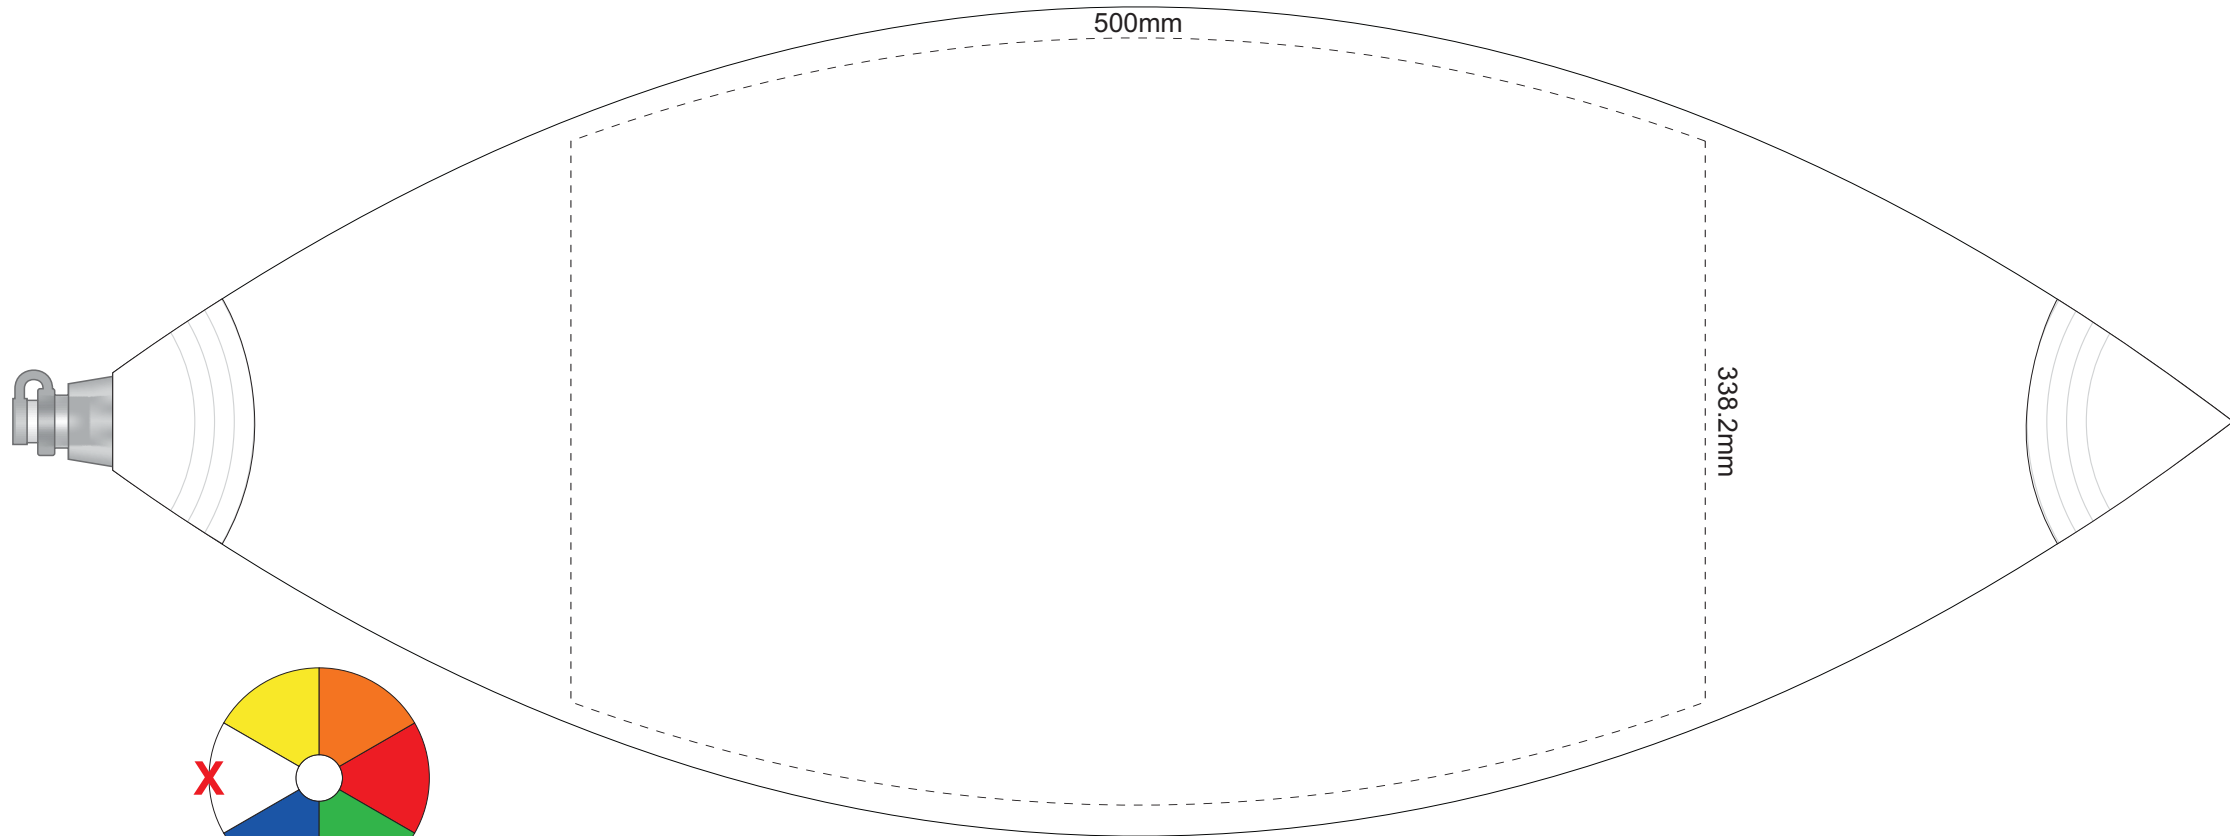

30% of Actual Size
Screen Print (printed on 'X' number of panels)

END VIEW OPPOSITE AIR VALVE
Mark 'X' on the number of panels to be printed

Slight colour variations should be considered acceptable and other colours may be available on request.

Please note pricing includes one artwork design per ball only but this can be applied to multiple panels.
Additional artwork designs can be quoted upon request.