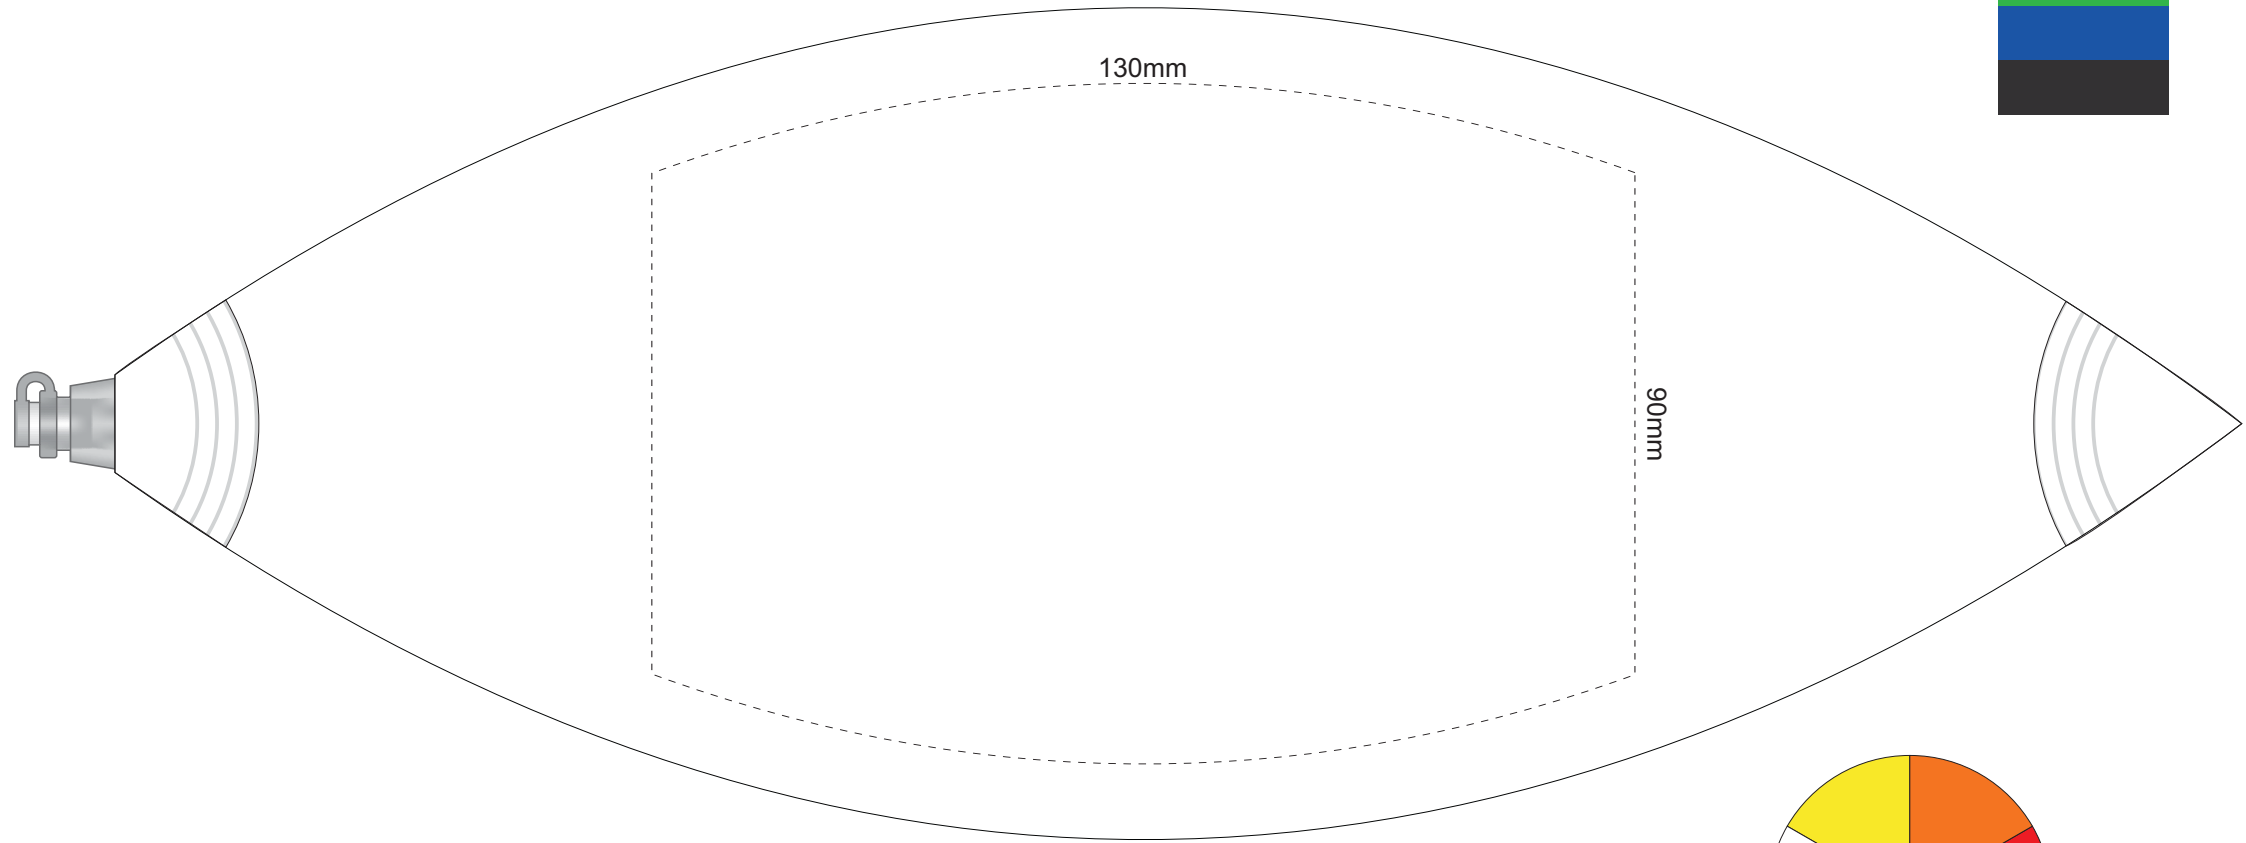

100% of Actual Size  
Screen Print  
(printed on 'X' number of panels)

Slight colour variations should be considered acceptable and other colours may be available on request.  
Please note pricing includes one artwork design per ball only but this can be applied to multiple panels.  
Additional artwork designs can be quoted upon request.

END VIEW  
OPPOSITE AIR VALVE

Mark 'X' on the number of panels to be printed