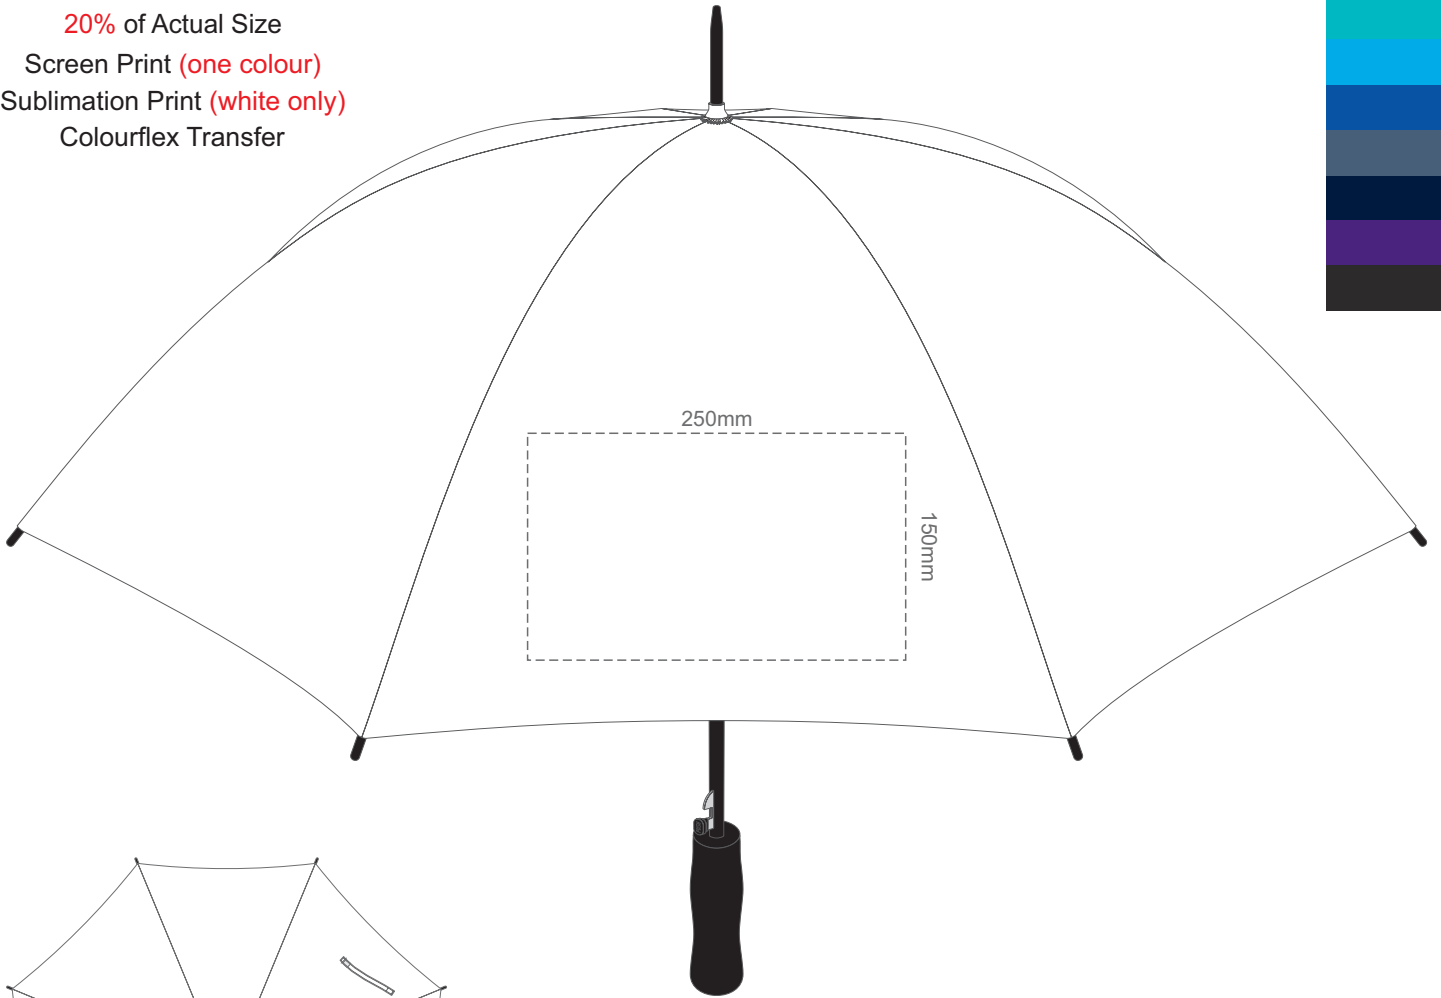

20% of Actual Size
Screen Print (one colour)
Sublimation Print (white only)
Colourflex Transfer

Top view at 5%
to indicate which
panel/s to be decorated.

All panels are printable except for the panel with tie.