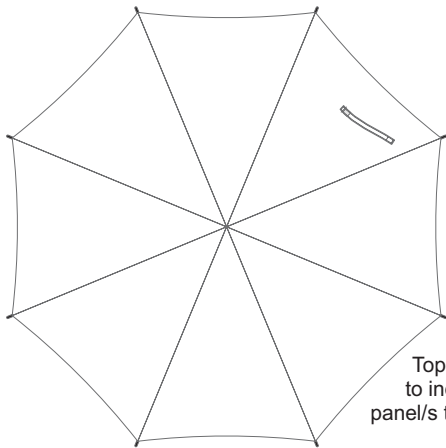

20% of Actual Size
Screen Print (one colour)
Sublimation Print (white only)
Colourflex Transfer

Top view at 5%
to indicate which
panel/s to be decorated.

All panels are printable except for the panel with tie.