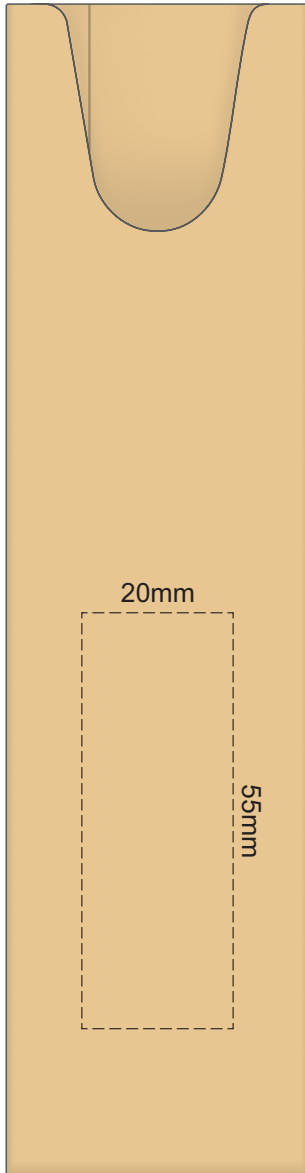

100% of Actual Size  
Screen Print

100% of Actual Size  
Pad Print

100% of Actual Size  
Direct Digital

100% of Actual Size  
Pad Print (one side only)

100% of Actual Size  
Digital Packaging Print  
(one side only)

Digital Print is only available for natural option  
Artwork will be printed directly onto the product via CMYK printing (no white),  
colours will not be vibrant due to white ink not being available for this process.