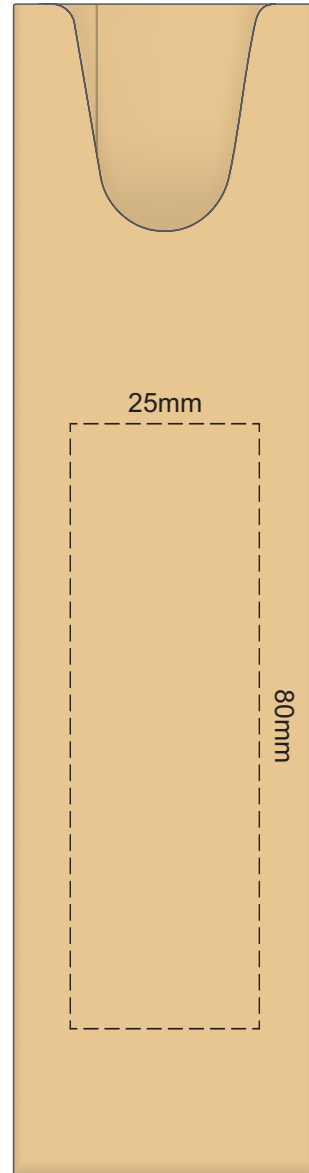

100% of Actual Size  
Screen Print

100% of Actual Size  
Pad Print

100% of Actual Size  
Direct Digital

100% of Actual Size  
Pad Print (one side only)

100% of Actual Size  
Digital Packaging Print  
(one side only)

Digital Print is only available for natural option  
Artwork will be printed directly onto the product via CMYK printing (no white),  
colours will not be vibrant due to white ink not being available for this process.