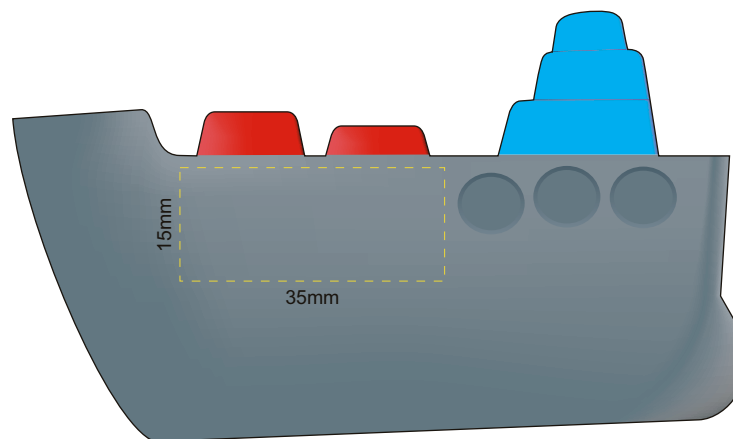

Actual Size: 100% when viewed on A4 paper

RIGHT SIDE
Pad Print
(one colour only)

LEFT SIDE
Pad Print
(one colour only)

We wish to advise that, due to the surface & general makeup of this stress product, we cannot guarantee a solid print true to PMS colour. Print will degrade with regular use.