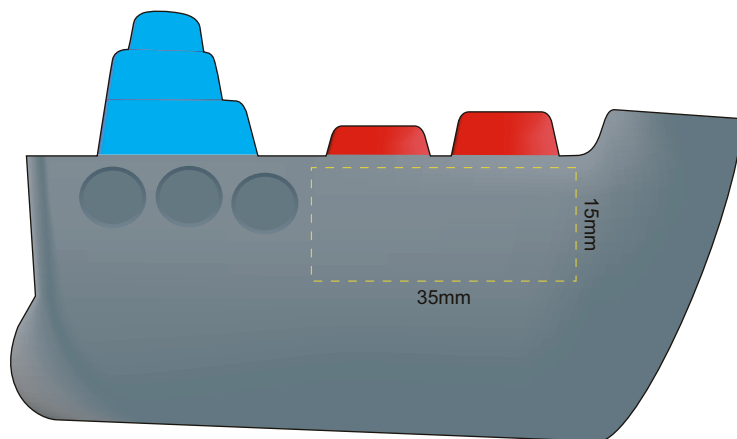

Actual Size: 100% when viewed on A4 paper

RIGHT SIDE
Pad Print
(one colour only)

LEFT SIDE
Pad Print
(one colour only)

We wish to advise that, due to the surface & general makeup of this stress product, we cannot guarantee a solid print true to PMS colour. Print will degrade with regular use.