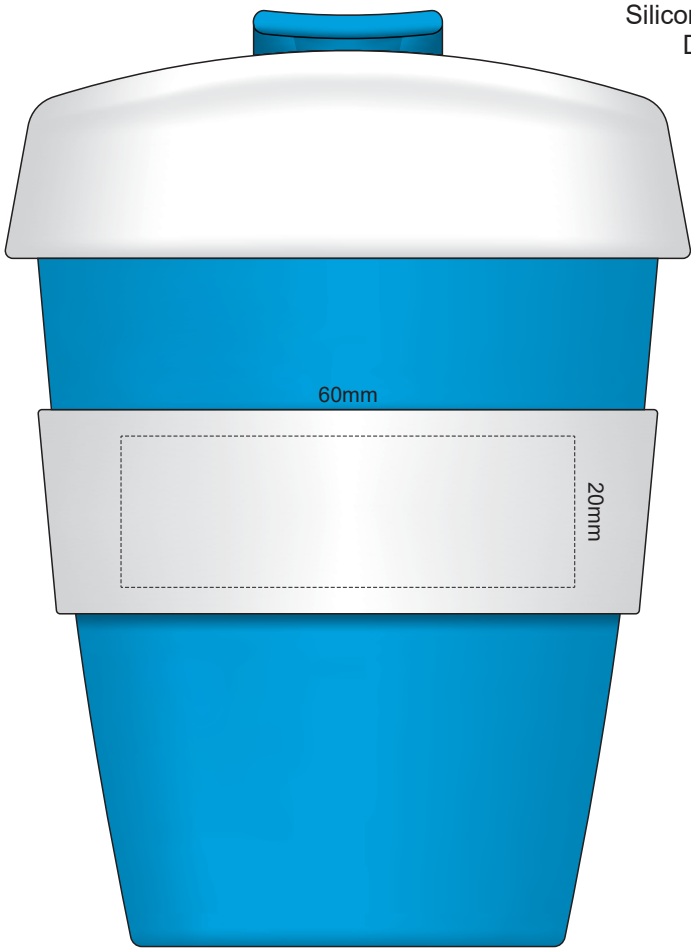

Flip & Lid colour	Band colour	Cup colour

100% of Actual Size  
Pad Print

100% of Actual Size  
Pad Print

SIDE 1

SIDE 2

Flip & Lid colour	Band colour	Cup colour
White	White	White
Yellow	Yellow	Yellow
Orange	Orange	Orange
Pink	Pink	Pink
Red	Red	Red
Light Green	Light Green	Light Green
Green	Green	Green
Cyan	Cyan	Cyan
Blue	Blue	Blue
Dark Blue	Dark Blue	Dark Blue
Purple	Purple	Purple
Grey	Grey	Grey

100% of Actual Size  
Screen Print (one colour)

100% of Actual Size  
Screen Print (one colour)  
Double sided template front & back

Red Line = Exact opposites of the product  
(centre artwork to the red line)

Flip & Lid colour	Band colour	Cup colour
White	White	White
Yellow	Yellow	Yellow
Orange	Orange	Orange
Pink	Pink	Pink
Red	Red	Red
Light Green	Light Green	Light Green
Green	Green	Green
Cyan	Cyan	Cyan
Blue	Blue	Blue
Dark Blue	Dark Blue	Dark Blue
Dark Purple	Dark Purple	Dark Purple
Grey	Grey	Grey

100% of Actual Size  
Silicone Digital Print  
Debossed

SIDE 1

SIDE 2