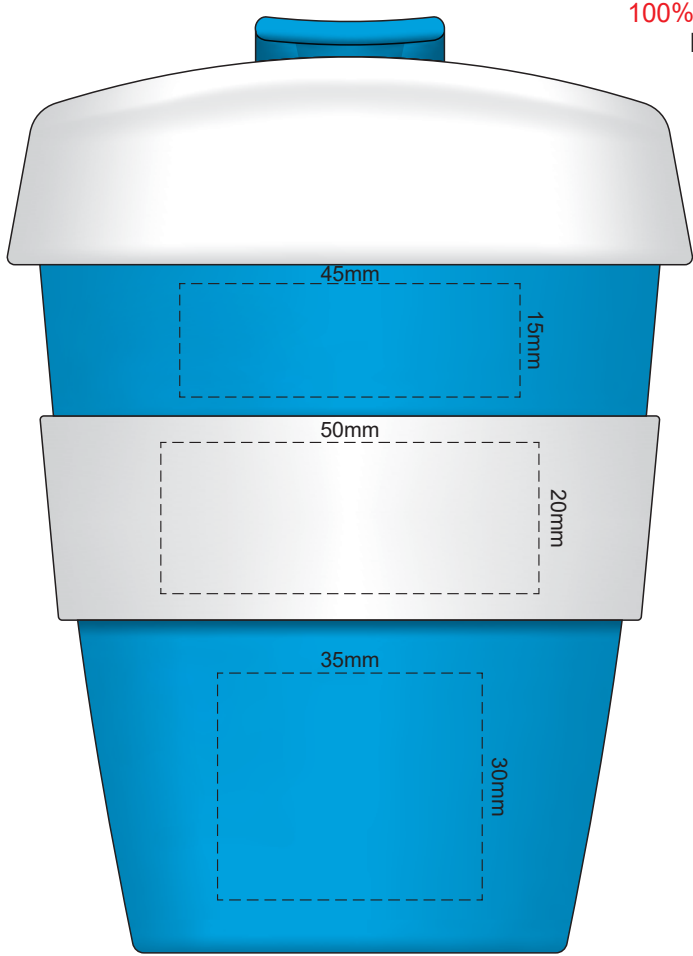

Flip & Lid colour	Band colour	Cup colour

100% of Actual Size  
Pad Print

100% of Actual Size  
Pad Print

SIDE 1

SIDE 2

Flip & Lid colour	Band colour	Cup colour
White	White	White
Yellow	Yellow	Yellow
Orange	Orange	Orange
Pink	Pink	Pink
Red	Red	Red
Light Green	Light Green	Light Green
Green	Green	Green
Cyan	Cyan	Cyan
Blue	Blue	Blue
Dark Blue	Dark Blue	Dark Blue
Purple	Purple	Purple
Grey	Grey	Grey

100% of Actual Size  
Screen Print (one colour)

100% of Actual Size  
Screen Print (one colour)  
Double sided template front & back

Red Line = Exact opposites of the product  
(centre artwork to the red line)

Flip & Lid colour	Band colour	Cup colour
White	White	White
Yellow	Yellow	Yellow
Orange	Orange	Orange
Pink	Pink	Pink
Red	Red	Red
Light Green	Light Green	Light Green
Green	Green	Green
Cyan	Cyan	Cyan
Blue	Blue	Blue
Dark Blue	Dark Blue	Dark Blue
Dark Purple	Dark Purple	Dark Purple
Grey	Grey	Grey

100% of Actual Size  
Silicone Digital Print  
Debossed

SIDE 1

SIDE 2