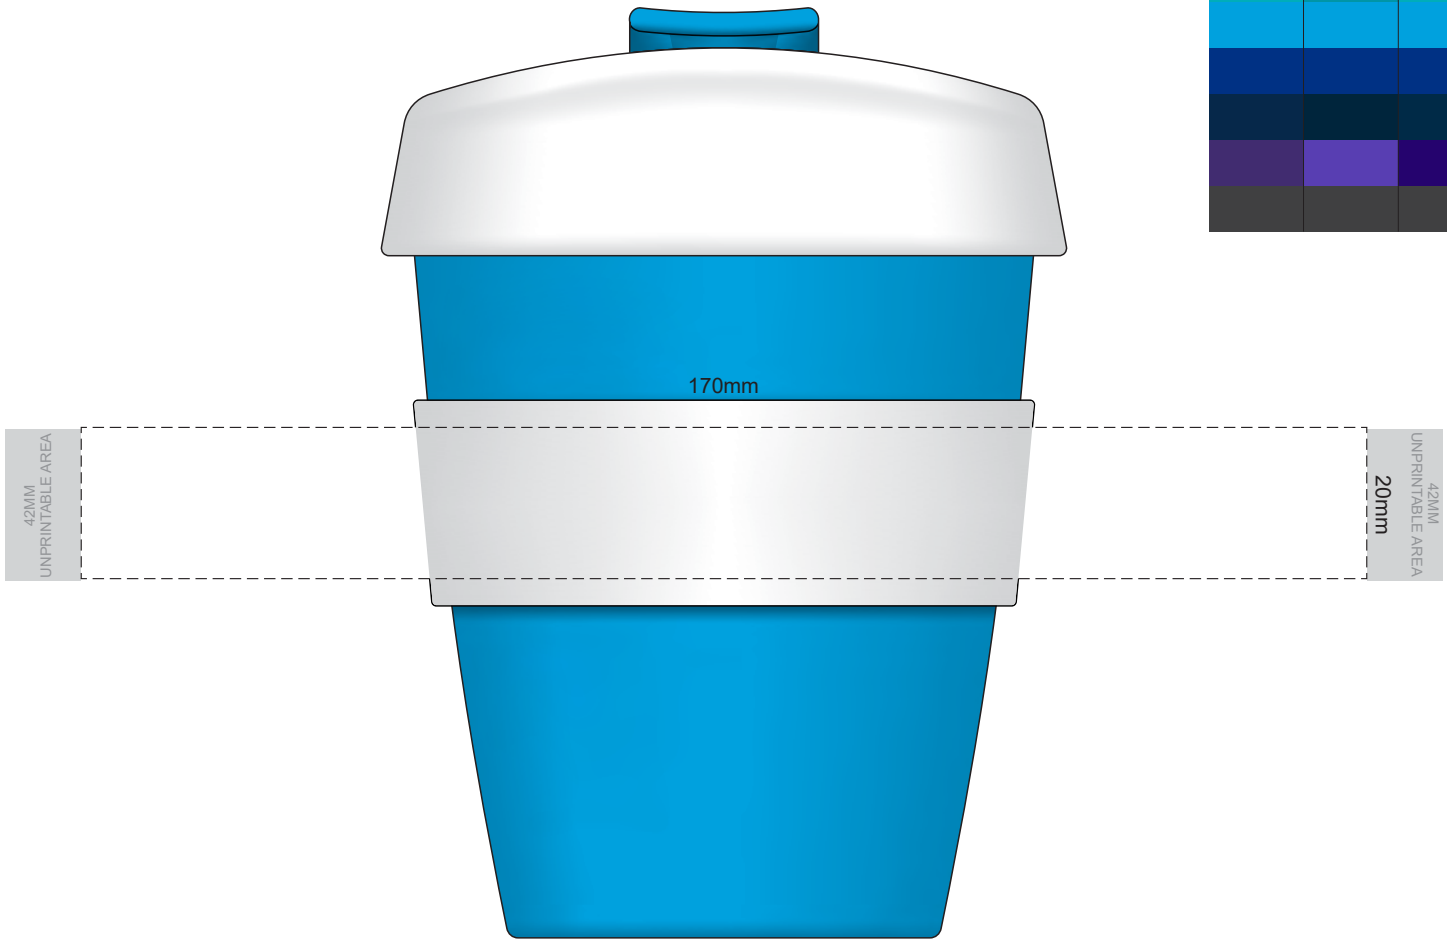

Flip & Lid colour	Band colour	Cup colour

100% of Actual Size  
Pad Print

100% of Actual Size  
Pad Print

SIDE 1

SIDE 2

Flip & Lid colour	Band colour	Cup colour
White	White	White
Yellow	Yellow	Yellow
Orange	Orange	Orange
Pink	Pink	Pink
Red	Red	Red
Light Green	Light Green	Light Green
Green	Green	Green
Cyan	Cyan	Cyan
Blue	Blue	Blue
Dark Blue	Dark Blue	Dark Blue
Purple	Purple	Purple
Grey	Grey	Grey

100% of Actual Size  
Screen Print (one colour)

100% of Actual Size  
Screen Print (one colour)  
Double sided template front & back

Red Line = Exact opposites of the product  
(centre artwork to the red line)

Flip & Lid colour	Band colour	Cup colour
White	White	White
Yellow	Yellow	Yellow
Orange	Orange	Orange
Pink	Pink	Pink
Red	Red	Red
Light Green	Light Green	Light Green
Green	Green	Green
Cyan	Cyan	Cyan
Blue	Blue	Blue
Dark Blue	Dark Blue	Dark Blue
Dark Purple	Dark Purple	Dark Purple
Grey	Grey	Grey

100% of Actual Size  
Silicone Digital Print  
Debossed

SIDE 1

SIDE 2