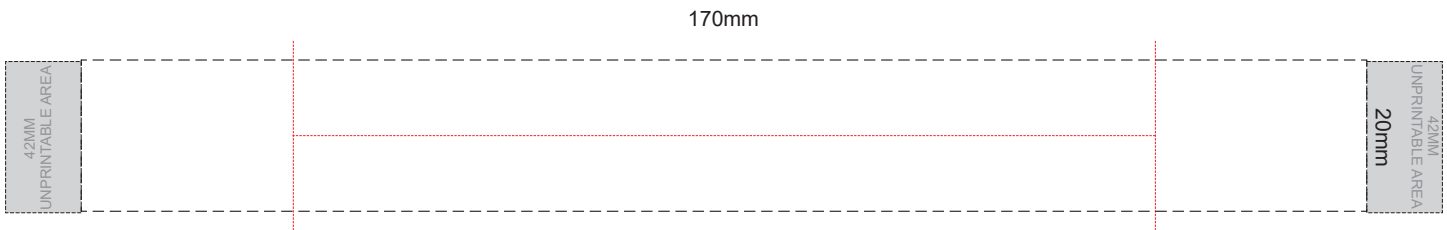

Flip & Lid colour	Band colour	Cup colour

100% of Actual Size  
Pad Print

100% of Actual Size  
Pad Print

SIDE 1

SIDE 2

Flip & Lid colour	Band colour	Cup colour
White	White	White
Yellow	Yellow	Yellow
Orange	Orange	Orange
Pink	Pink	Pink
Red	Red	Red
Light Green	Light Green	Light Green
Green	Green	Green
Cyan	Cyan	Cyan
Blue	Blue	Blue
Dark Blue	Dark Blue	Dark Blue
Purple	Purple	Purple
Grey	Grey	Grey

100% of Actual Size  
Screen Print (one colour)

100% of Actual Size  
Screen Print (one colour)  
Double sided template front & back

Red Line = Exact opposites of the product  
(centre artwork to the red line)

100% of Actual Size  
Silicone Digital Print  
Debossed

SIDE 1

SIDE 2