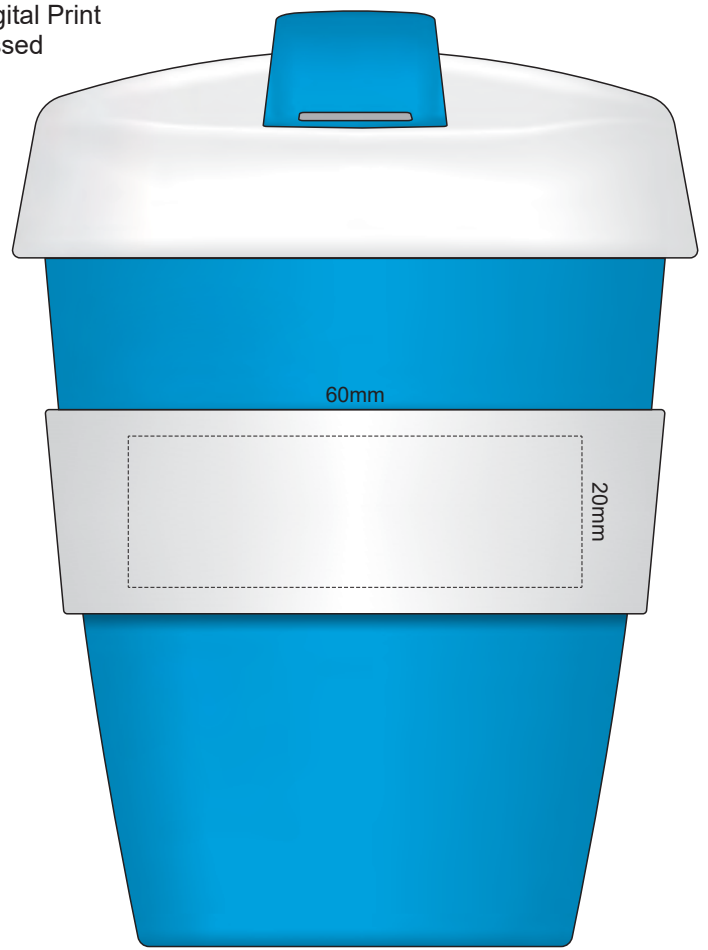

Flip & Lid colour	Band colour	Cup colour

100% of Actual Size  
Pad Print

100% of Actual Size  
Pad Print

SIDE 1

SIDE 2

Flip & Lid colour	Band colour	Cup colour
White	White	White
Yellow	Yellow	Yellow
Orange	Orange	Orange
Pink	Pink	Pink
Red	Red	Red
Light Green	Light Green	Light Green
Green	Green	Green
Cyan	Cyan	Cyan
Blue	Blue	Blue
Dark Blue	Dark Blue	Dark Blue
Purple	Purple	Purple
Grey	Grey	Grey

100% of Actual Size  
Screen Print (one colour)

100% of Actual Size  
Screen Print (one colour)  
Double sided template front & back

Red Line = Exact opposites of the product  
(centre artwork to the red line)

Flip & Lid colour	Band colour	Cup colour
White	White	White
Yellow	Yellow	Yellow
Orange	Orange	Orange
Pink	Pink	Pink
Red	Red	Red
Light Green	Light Green	Light Green
Green	Green	Green
Cyan	Cyan	Cyan
Blue	Blue	Blue
Dark Blue	Dark Blue	Dark Blue
Dark Purple	Dark Purple	Dark Purple
Grey	Grey	Grey

100% of Actual Size  
Silicone Digital Print  
Debossed

SIDE 1

SIDE 2