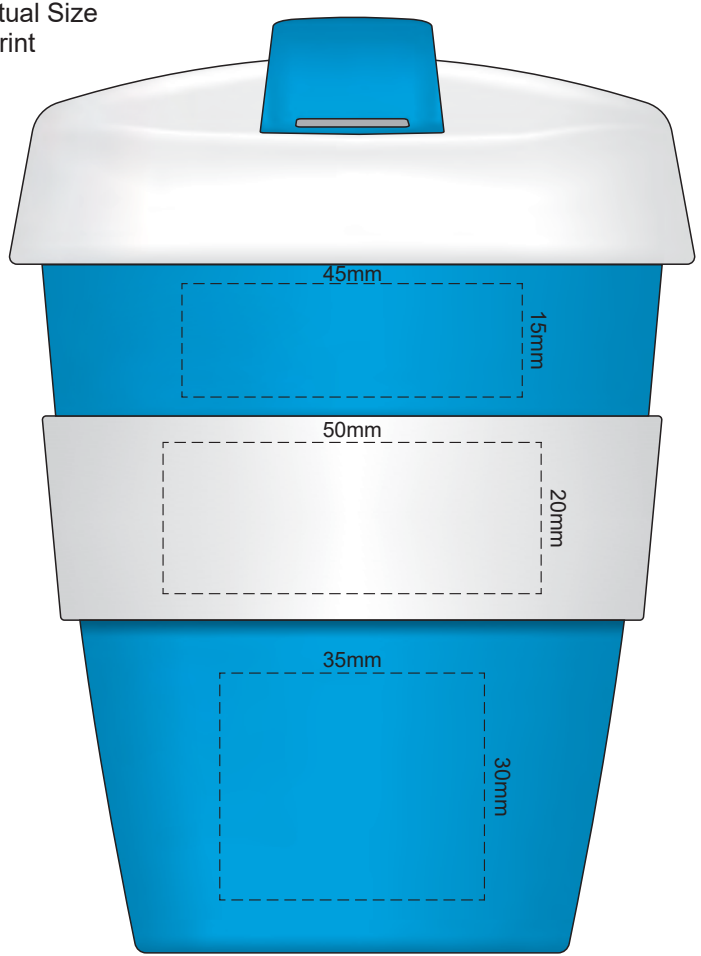

Flip & Lid colour	Band colour	Cup colour

100% of Actual Size  
Pad Print

100% of Actual Size  
Pad Print

SIDE 1

SIDE 2

Flip & Lid colour	Band colour	Cup colour
White	White	White
Yellow	Yellow	Yellow
Orange	Orange	Orange
Pink	Pink	Pink
Red	Red	Red
Light Green	Light Green	Light Green
Green	Green	Green
Cyan	Cyan	Cyan
Blue	Blue	Blue
Dark Blue	Dark Blue	Dark Blue
Purple	Purple	Purple
Grey	Grey	Grey

100% of Actual Size  
Screen Print (one colour)

100% of Actual Size  
Screen Print (one colour)  
Double sided template front & back

Red Line = Exact opposites of the product  
(centre artwork to the red line)

Flip & Lid colour	Band colour	Cup colour
White	White	White
Yellow	Yellow	Yellow
Orange	Orange	Orange
Pink	Pink	Pink
Red	Red	Red
Light Green	Light Green	Light Green
Green	Green	Green
Cyan	Cyan	Cyan
Blue	Blue	Blue
Dark Blue	Dark Blue	Dark Blue
Dark Purple	Dark Purple	Dark Purple
Grey	Grey	Grey

100% of Actual Size  
Silicone Digital Print  
Debossed

SIDE 1

SIDE 2