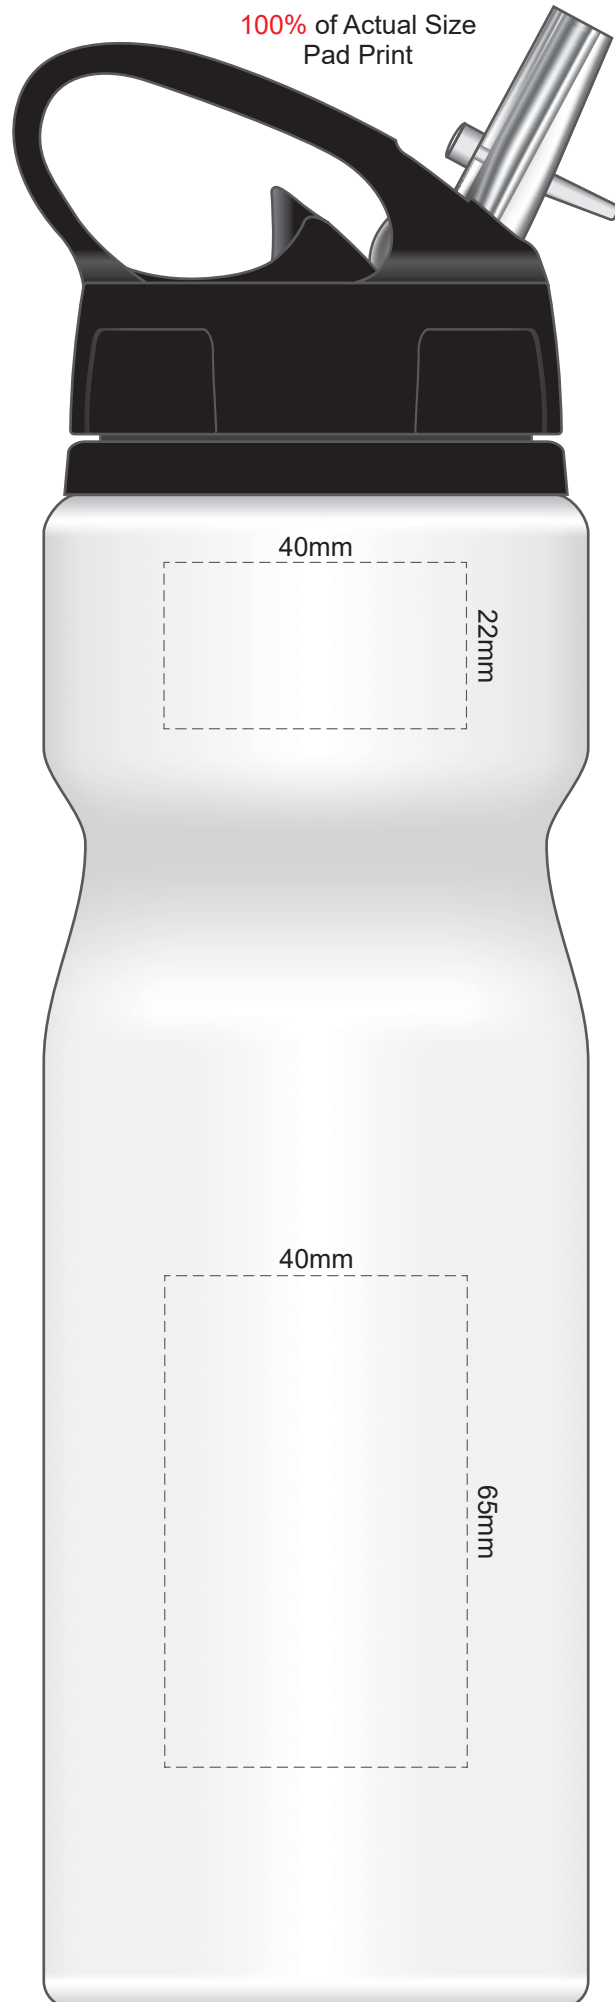

100% of Actual Size  
Pad Print

90% of Actual Size  
Screen Print

210mm

22mm

210mm

Approximately 8mm unprintable area

Approximately 8mm unprintable area

90mm

Red Line = Exact opposites of the product  
(centre artwork to the red line)

80% of Actual Size  
Rotary Digital  
(Gloss Finish)

Red Line = Exact opposites of the product  
(centre artwork to the red line)

**GIFT BOX SLEEVE**

50% of Actual Size

Digital Label

327mm

Blue Line = The SIGNIFICANT PRINT AREA  
(Keep all critical images & text within this box)

Black Line = Maximum print area

Pink Line = Bleed off to here

Red Line = Fold Line