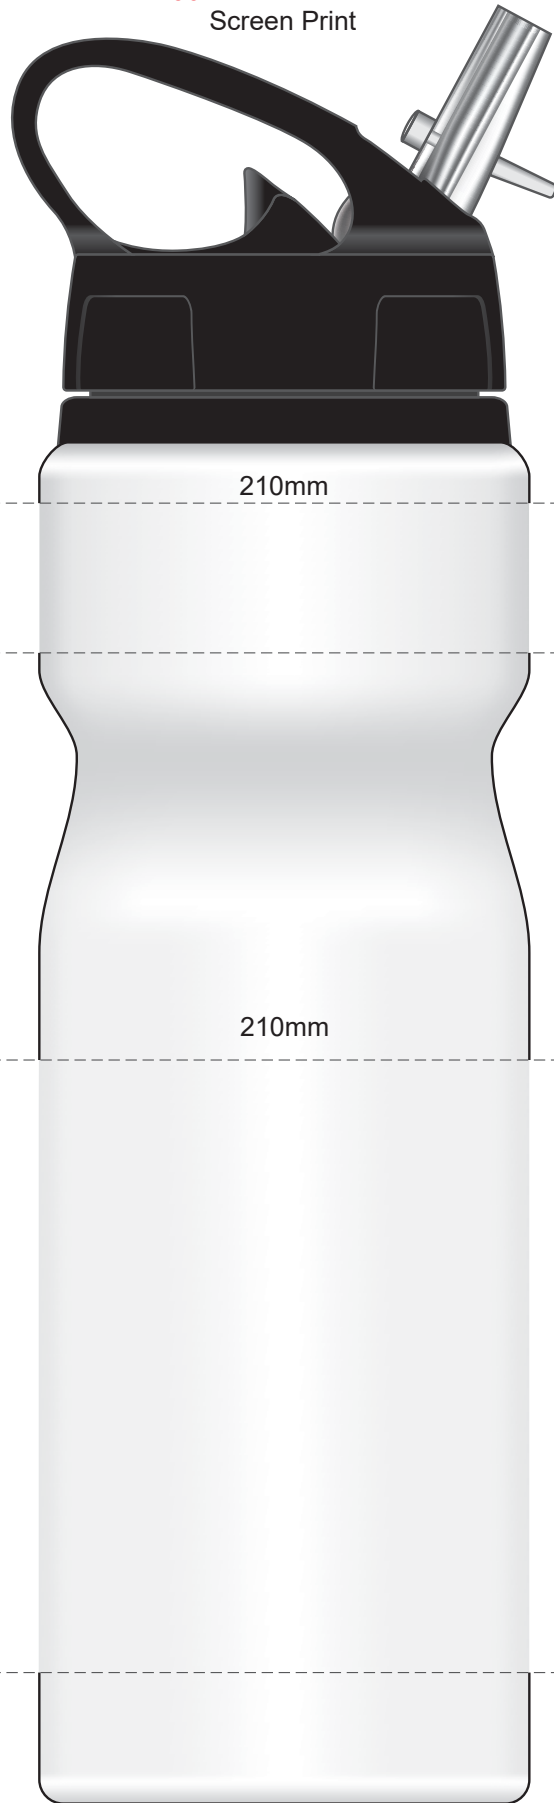

100% of Actual Size  
Pad Print

90% of Actual Size  
Screen Print

210mm

22mm

210mm

Approximately 8mm unprintable area

Approximately 8mm unprintable area

90mm

Red Line = Exact opposites of the product  
(centre artwork to the red line)

80% of Actual Size  
Rotary Digital  
(Gloss Finish)

Red Line = Exact opposites of the product  
(centre artwork to the red line)

**GIFT BOX SLEEVE**

50% of Actual Size

Digital Label

327mm

Blue Line = The SIGNIFICANT PRINT AREA  
(Keep all critical images & text within this box)

Black Line = Maximum print area

Pink Line = Bleed off to here

Red Line = Fold Line