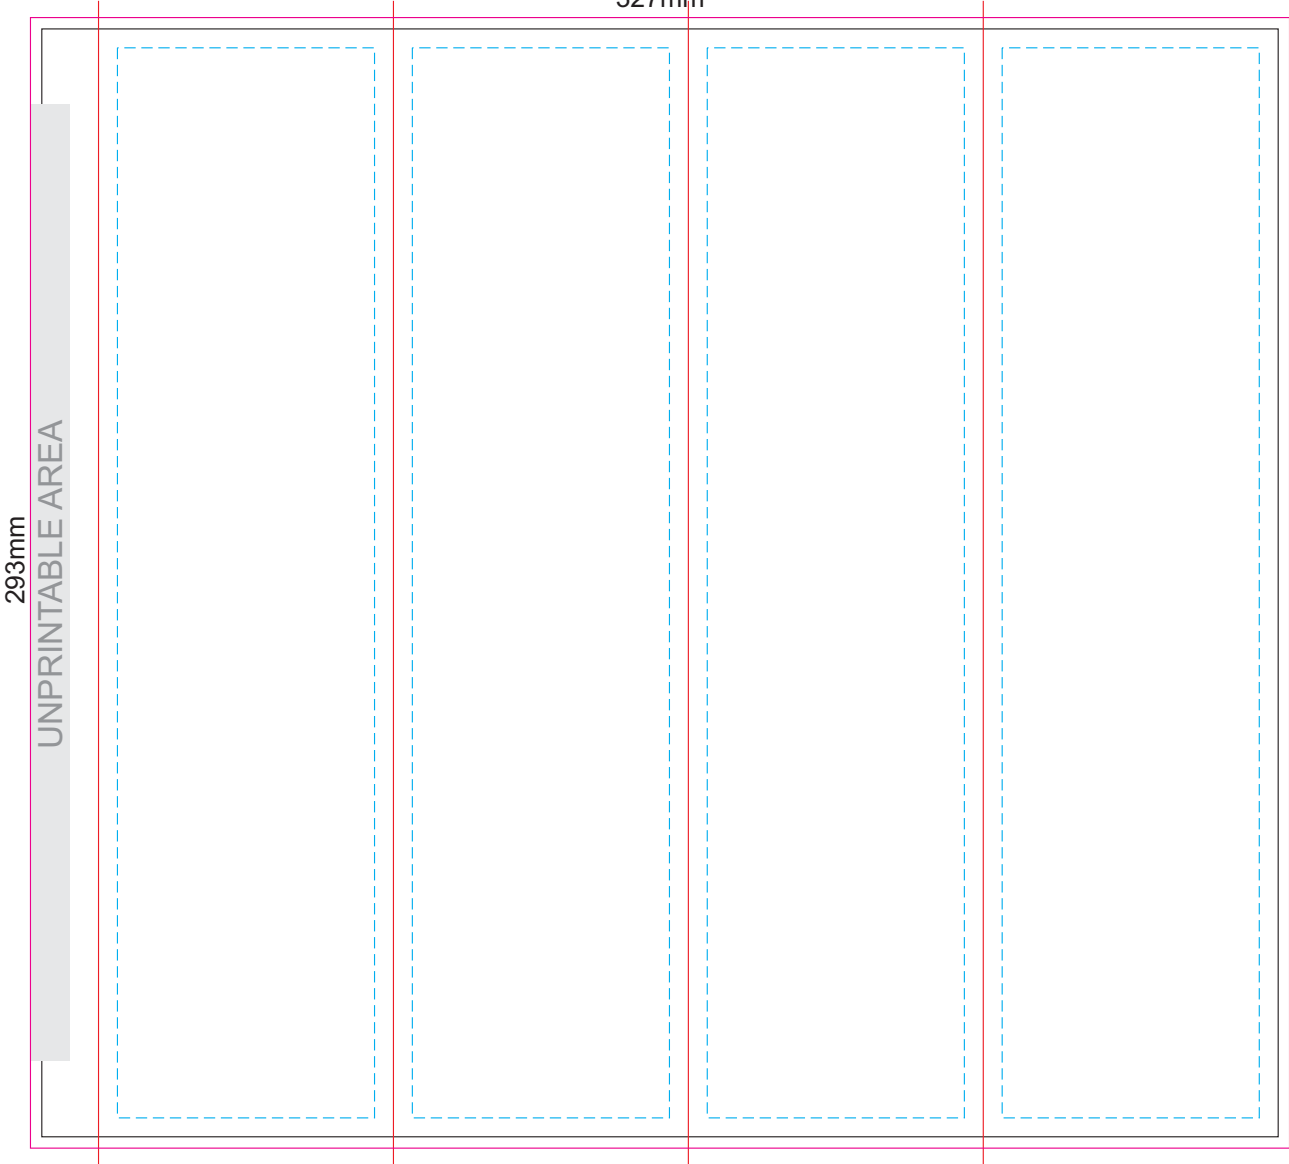

100% of Actual Size  
Pad Print

90% of Actual Size  
Screen Print

210mm

22mm

210mm

Approximately 8mm unprintable area

Approximately 8mm unprintable area

90mm

Red Line = Exact opposites of the product  
(centre artwork to the red line)

80% of Actual Size  
Rotary Digital  
(Gloss Finish)

Red Line = Exact opposites of the product  
(centre artwork to the red line)

**GIFT BOX SLEEVE**

50% of Actual Size

Digital Label

327mm

Blue Line = The SIGNIFICANT PRINT AREA  
(Keep all critical images & text within this box)

Black Line = Maximum print area

Pink Line = Bleed off to here

Red Line = Fold Line