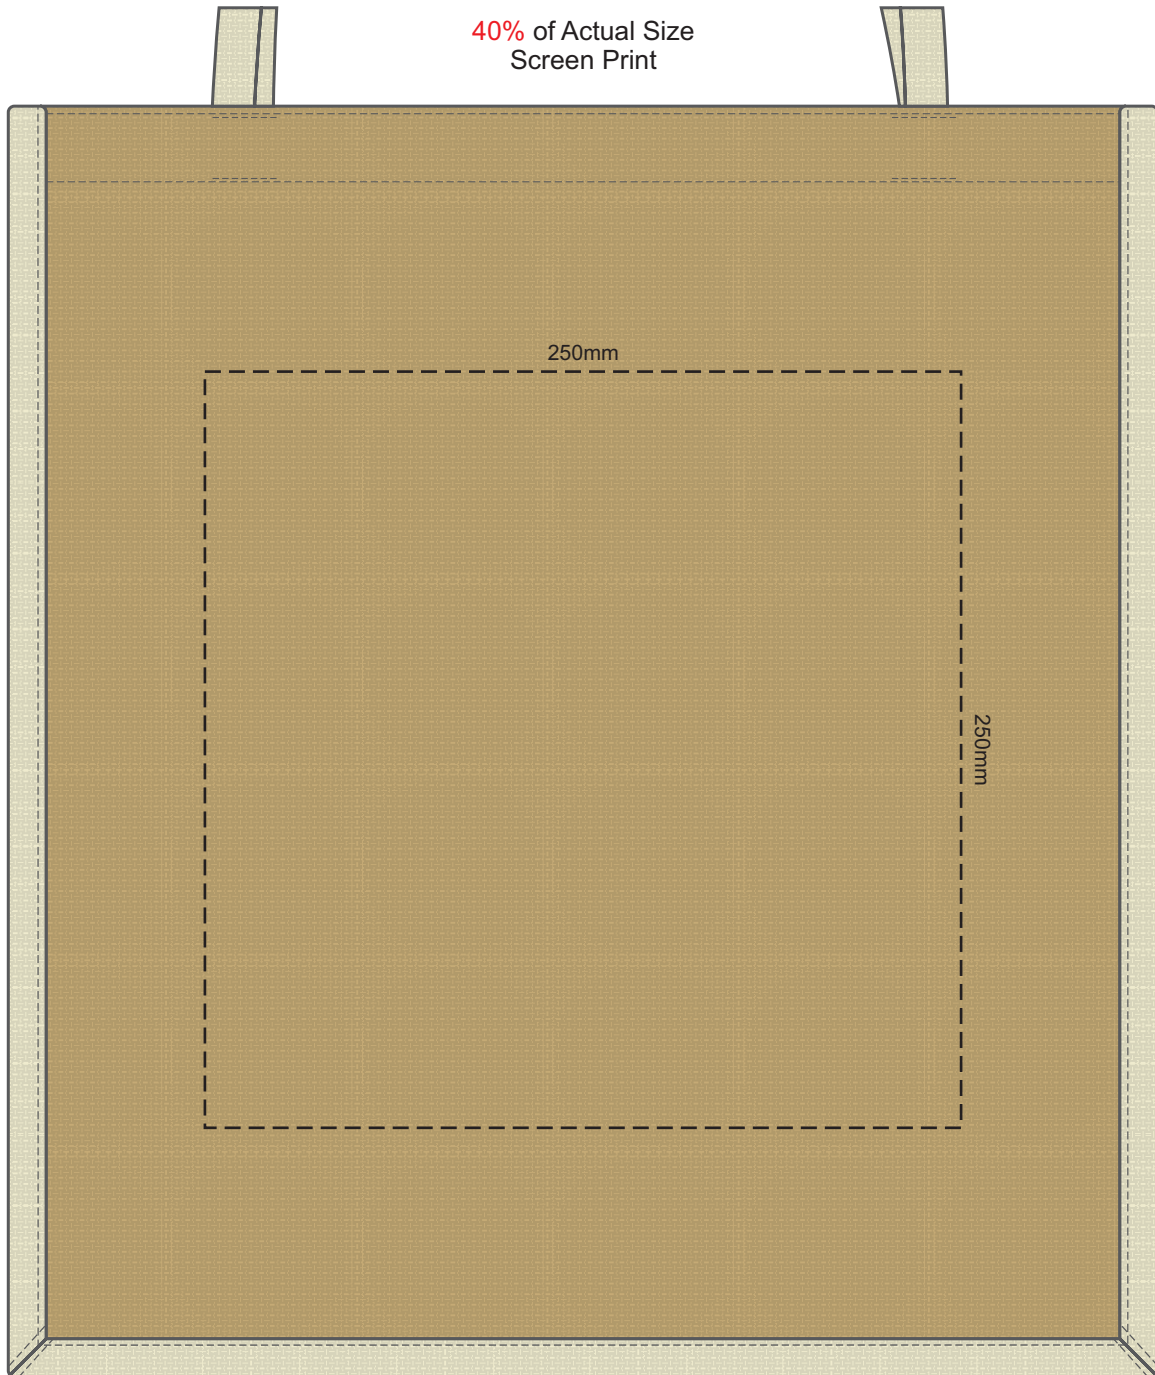

40% of Actual Size
Screen Print

Please be aware the artwork will be significantly affected by the texture of the bag.
Fine detailing, small text will be lost in the texture of the bag and may not be legible.

40% of Actual Size
Colourflex Transfer

Please note the orientation of these print areas may be rotated to best suit your needs.