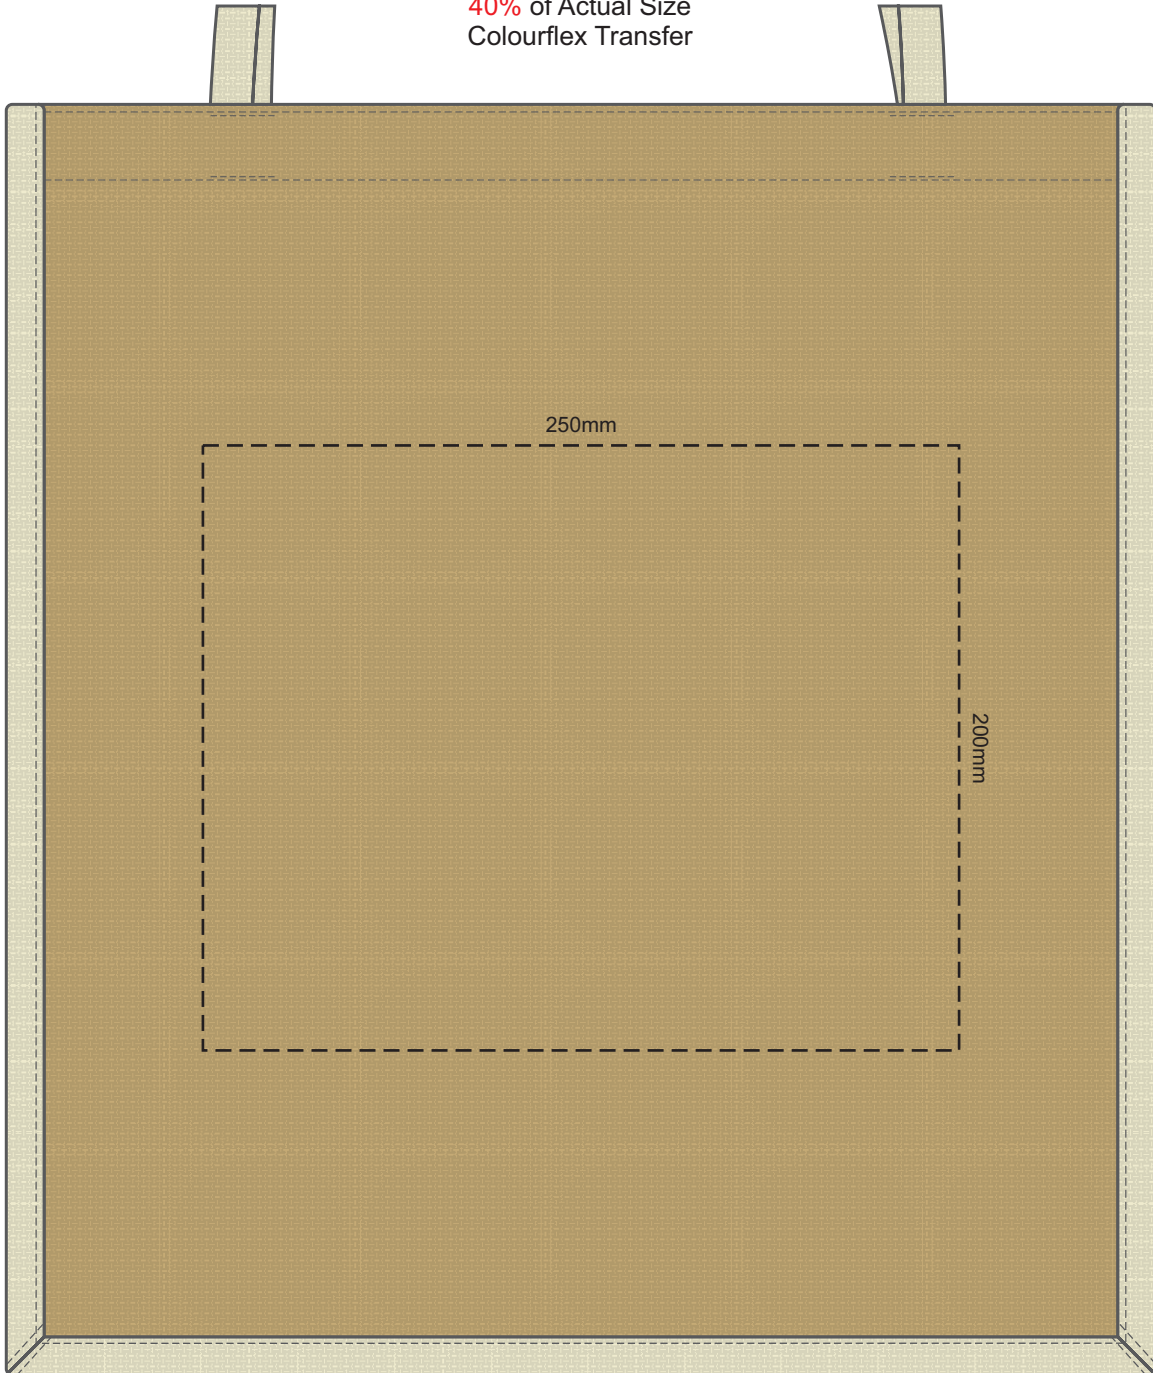

40% of Actual Size
Screen Print

Please be aware the artwork will be significantly affected by the texture of the bag.
Fine detailing, small text will be lost in the texture of the bag and may not be legible.

40% of Actual Size
Colourflex Transfer

Please note the orientation of these print areas may be rotated to best suit your needs.