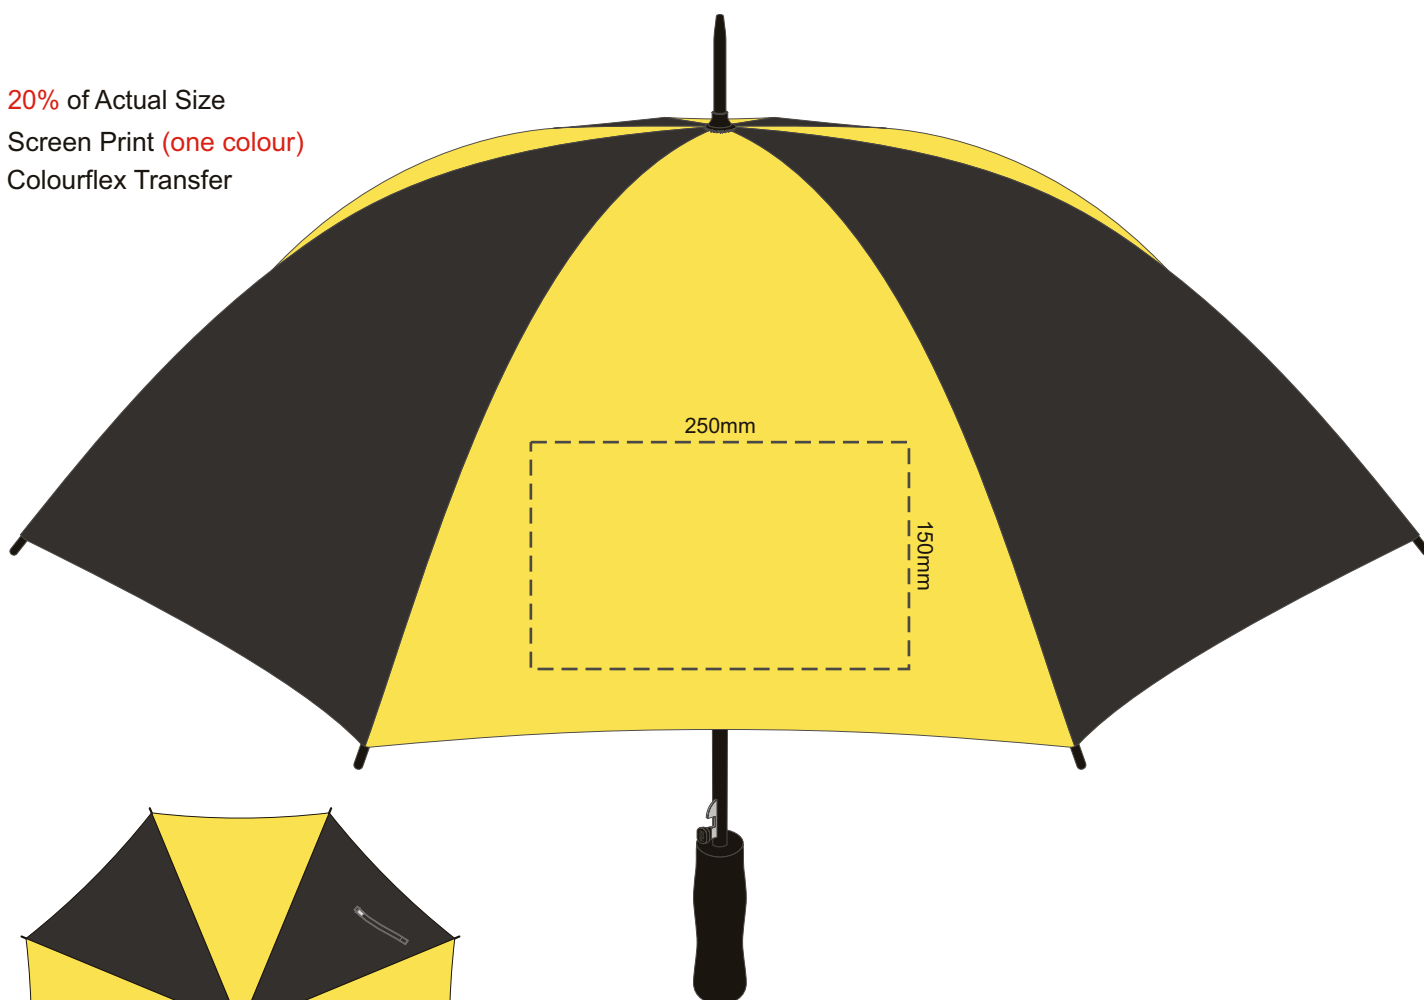

20% of Actual Size  
Screen Print (one colour)  
Sublimation Print (white only)  
Colourflex Transfer

Top view at 5%  
to indicate which  
panel/s to be decorated.

All panels are printable except for the panel with tie.

20% of Actual Size  
Screen Print (one colour)  
Colourflex Transfer

Top view at 5%  
to indicate which  
panel/s to be decorated.

All panels are printable except for the panel with tie.