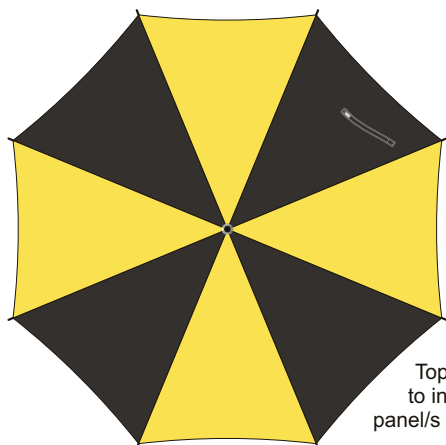

20% of Actual Size  
Screen Print (one colour)  
Sublimation Print (white only)  
Colourflex Transfer

Top view at 5%  
to indicate which  
panel/s to be decorated.

All panels are printable except for the panel with tie.

20% of Actual Size  
Screen Print (one colour)  
Colourflex Transfer

Top view at 5%  
to indicate which  
panel/s to be decorated.

All panels are printable except for the panel with tie.