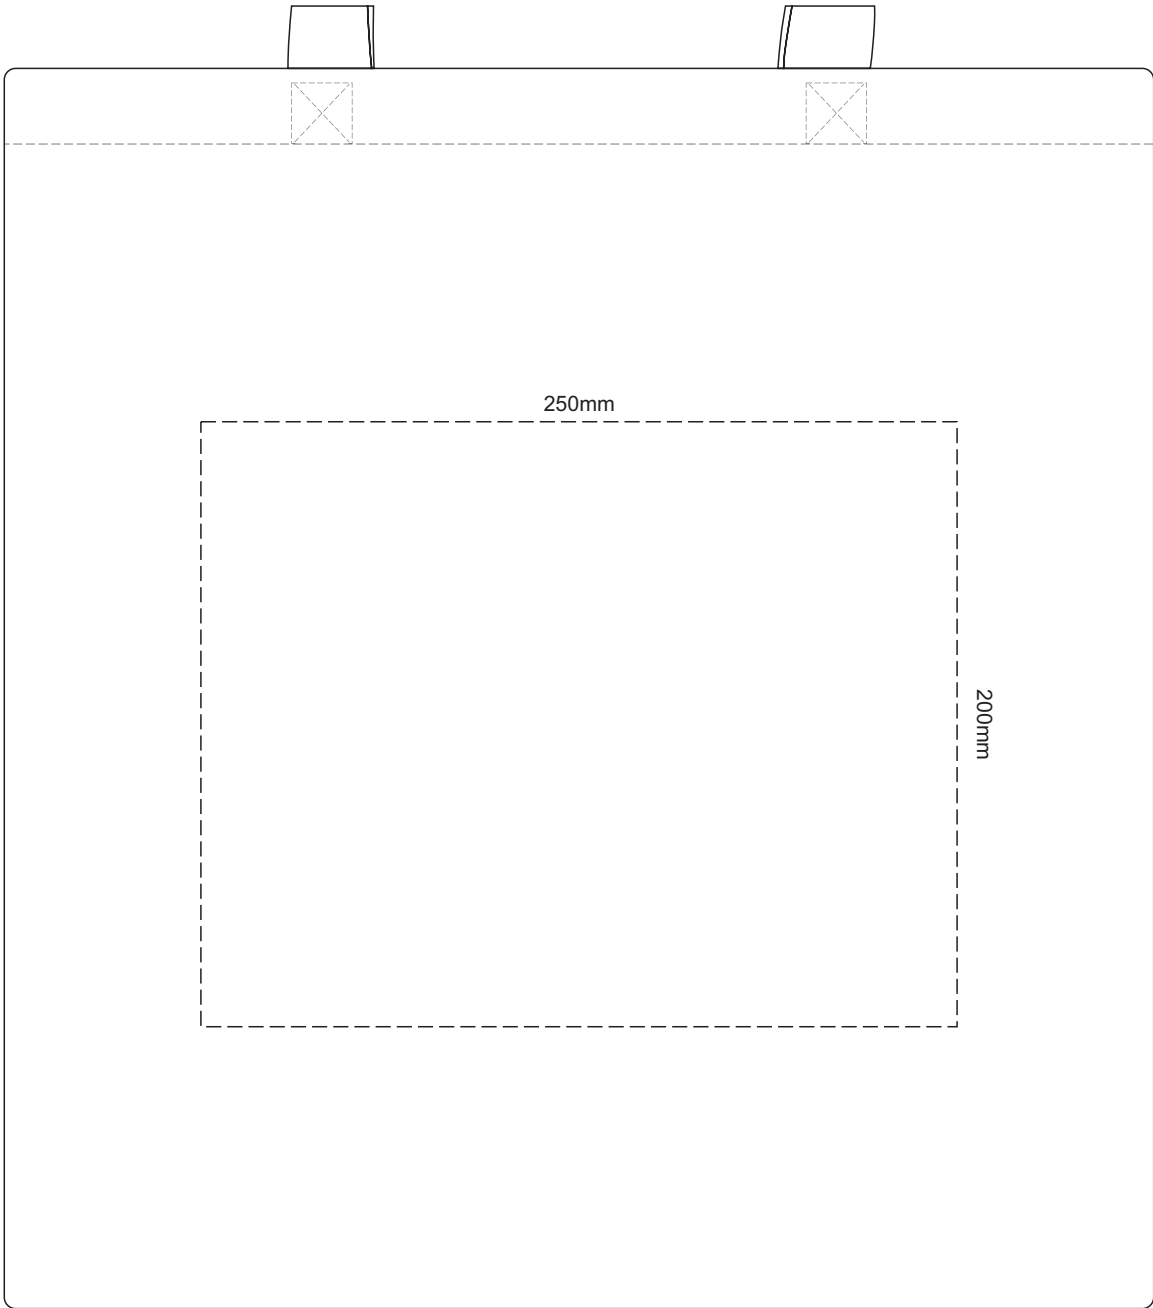

40% of Actual Size
Colourflex Transfer

Please note the orientation of these print areas may be rotated to best suit your needs.