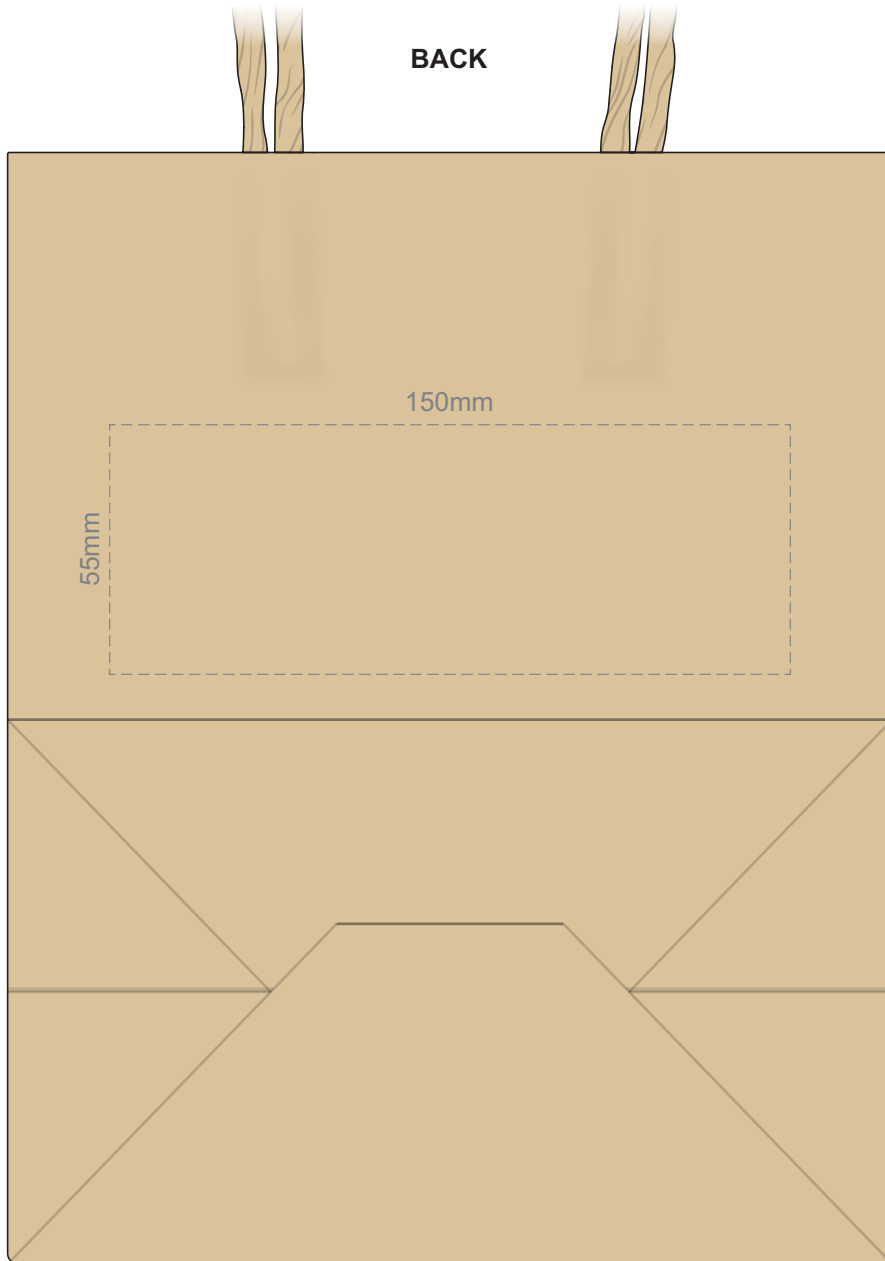

60% of Actual Size
Screen Print (one colour)

FRONT

60% of Actual Size
Screen Print (one colour)

BACK

60% of Actual Size
Digital Packaging Print

FRONT ONLY

Digital Packaging Print is only available on white and natural products because it is a CMYK print, **no white print** is available. The material of this item is an uncoated print media, this means the ink will absorb into the material and the print will inherit the matt finish of the material creating a more natural vintage look with lower colour intensity.