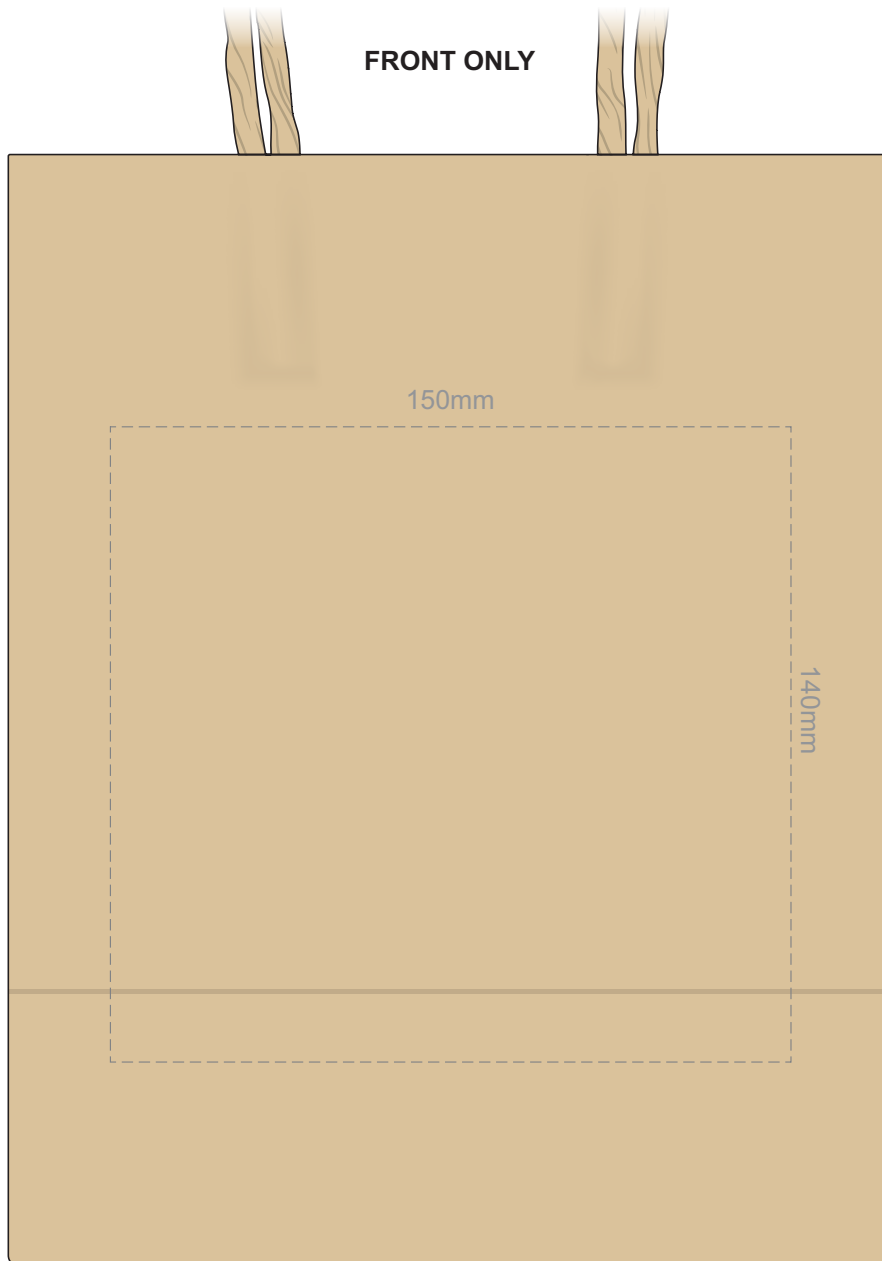

60% of Actual Size
Screen Print (one colour)

FRONT

60% of Actual Size
Screen Print (one colour)

BACK

60% of Actual Size
Digital Packaging Print

FRONT ONLY

Digital Packaging Print is only available on white and natural products because it is a CMYK print, **no white print** is available. The material of this item is an uncoated print media, this means the ink will absorb into the material and the print will inherit the matt finish of the material creating a more natural vintage look with lower colour intensity.