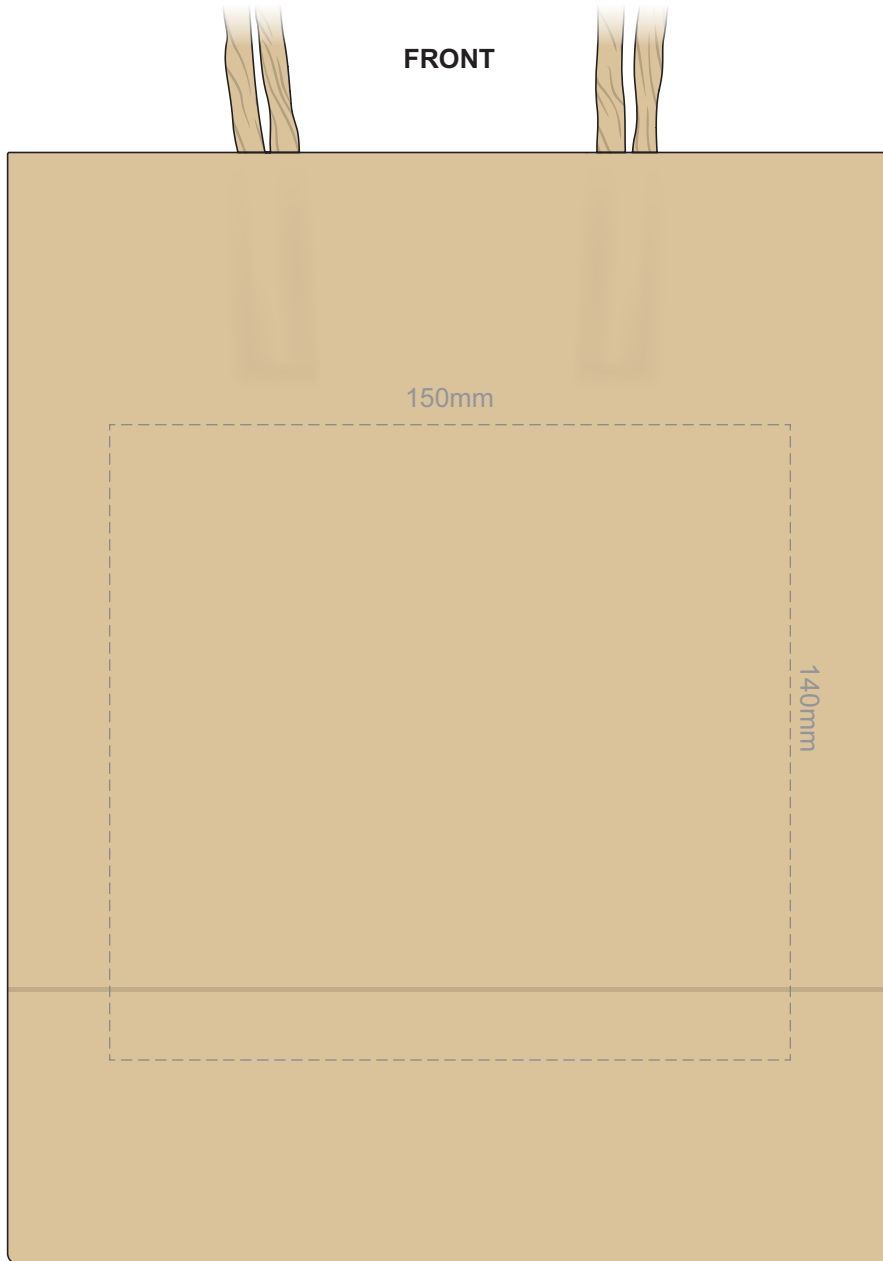

60% of Actual Size
Screen Print (one colour)

FRONT

60% of Actual Size
Screen Print (one colour)

BACK

60% of Actual Size
Digital Packaging Print

FRONT ONLY

Digital Packaging Print is only available on white and natural products because it is a CMYK print, **no white print** is available. The material of this item is an uncoated print media, this means the ink will absorb into the material and the print will inherit the matt finish of the material creating a more natural vintage look with lower colour intensity.