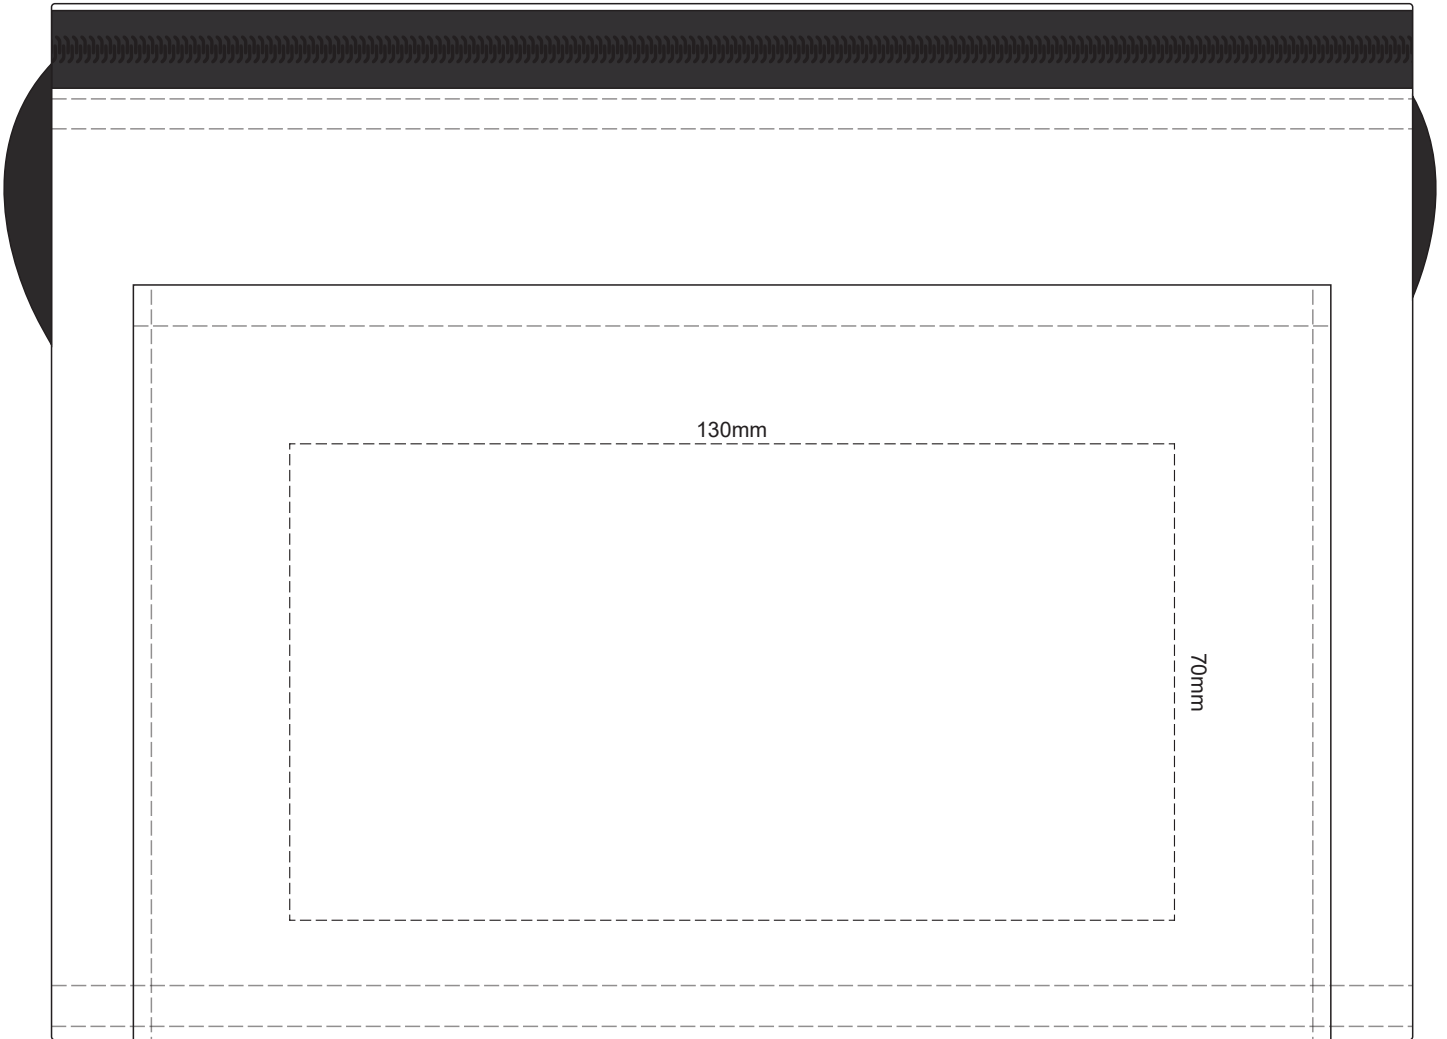

90% of Actual Size  
Screen Print

90% of Actual Size  
Colourflex Transfer

90% of Actual Size  
Sublimation (white bag only)