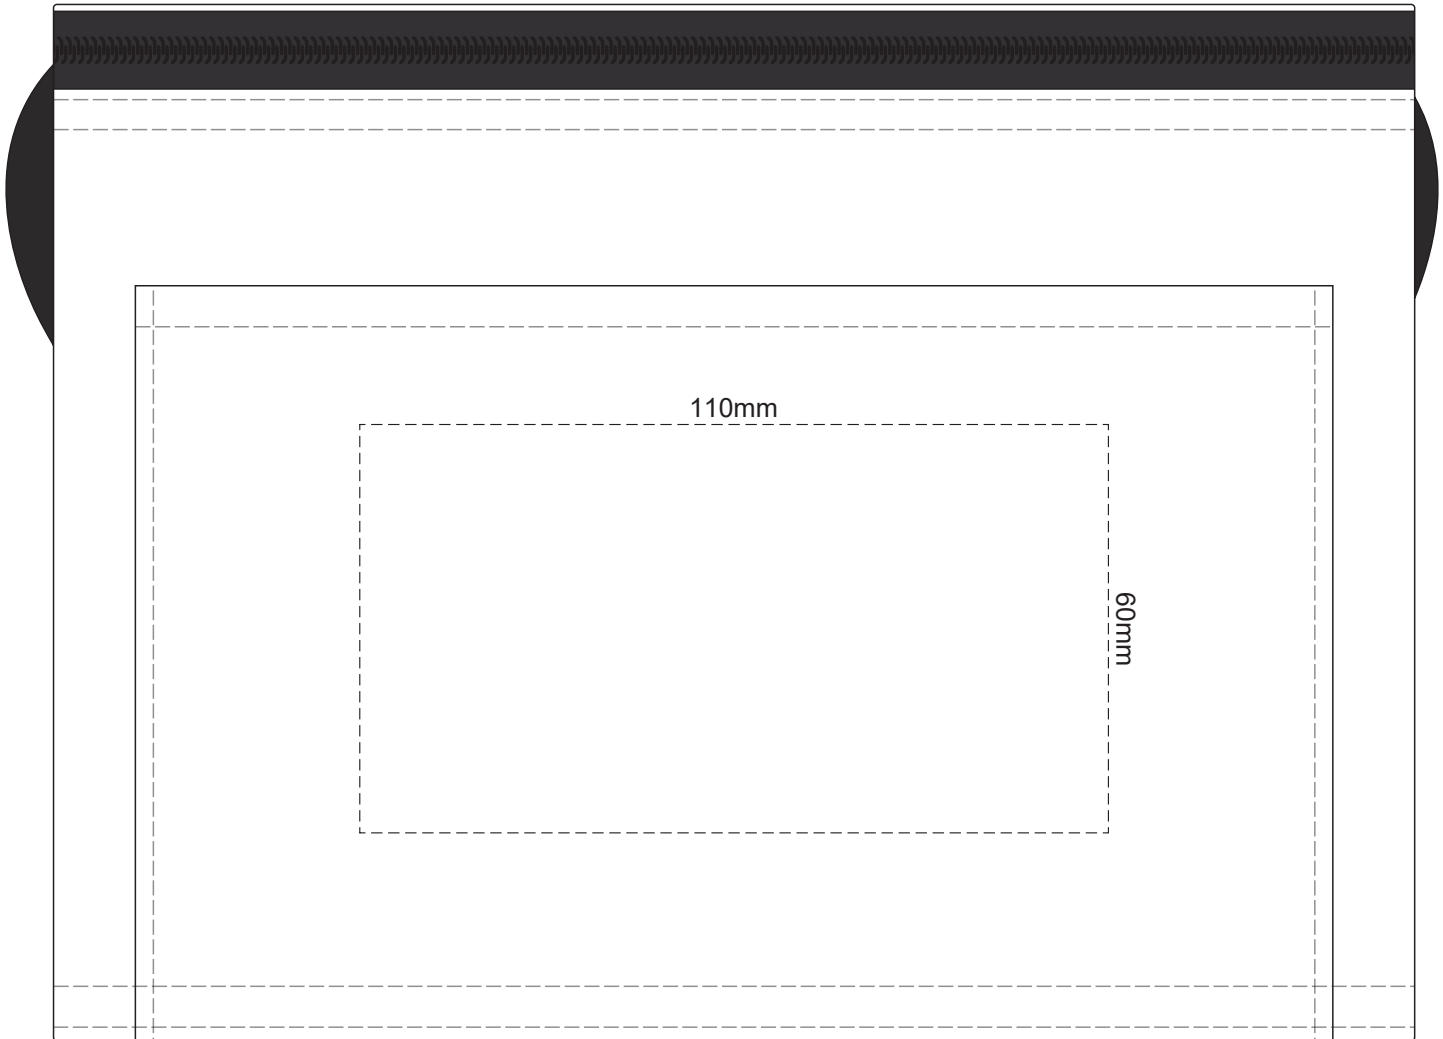

90% of Actual Size  
Screen Print

90% of Actual Size  
Colourflex Transfer

90% of Actual Size  
Sublimation (white bag only)