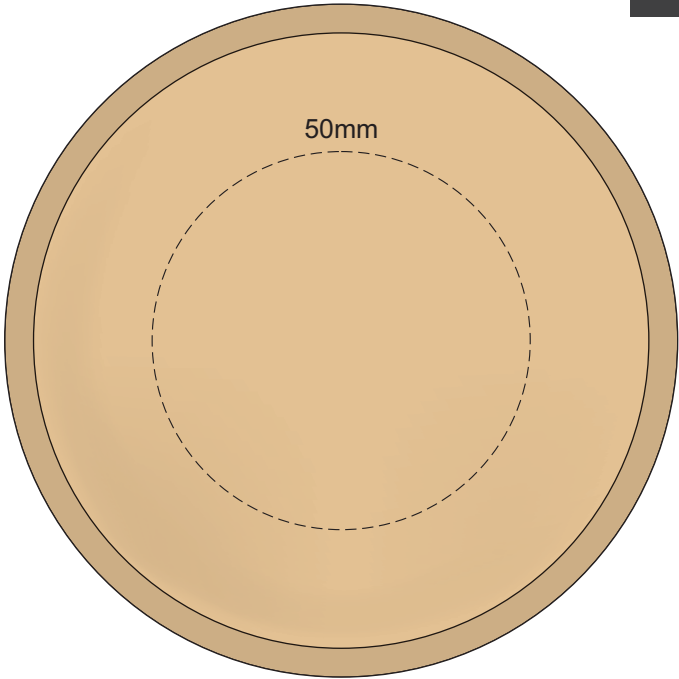

70% of Actual Size
Sublimation

PLEASE NOTE: Art does not wrap
entirely round the bottle. There is a 4mm
gap, a full wrap is not available.

Red dotted line = exact opposite of the product.
Blue Line = The SIGNIFICANT PRINT AREA
(Keep all critical images & text within this box)
Black Line = Maximum print area

100% of Actual Size
Pad Print (one colour)

50mm