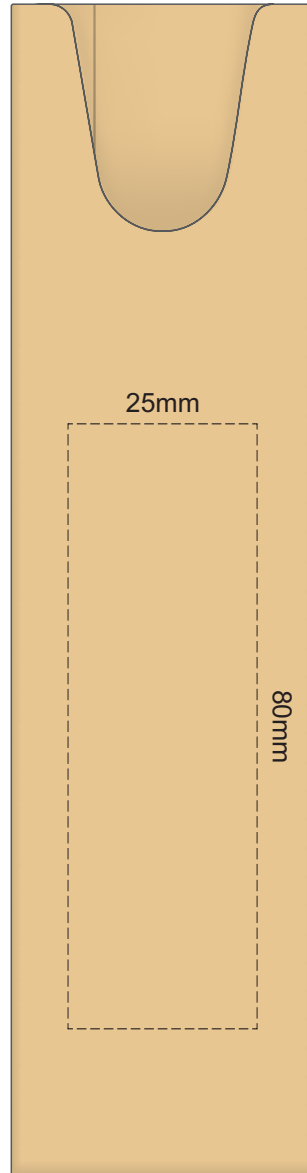

100% of Actual Size
Pad Print

POSITION D

POSITION E

100% of Actual Size
Direct Digital

POSITION D

POSITION E

100% of Actual Size
Pad Print (one side only)

100% of Actual Size
Digital Print
(one side only)

Digital Print is only available for natural option
Artwork will be printed directly onto the product via CMYK printing (no white),
colours will not be vibrant due to white ink not being available for this process.