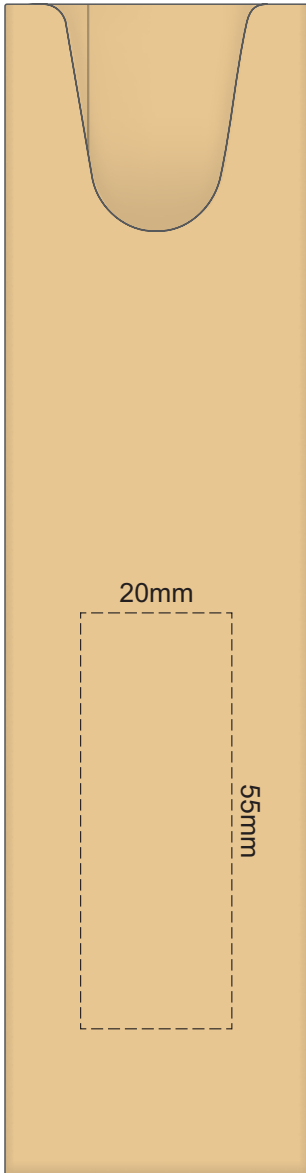

100% of Actual Size
Pad Print

POSITION D

POSITION E

100% of Actual Size
Direct Digital

POSITION D

POSITION E

100% of Actual Size
Pad Print (one side only)

100% of Actual Size
Digital Print
(one side only)

Digital Print is only available for natural option
Artwork will be printed directly onto the product via CMYK printing (no white),
colours will not be vibrant due to white ink not being available for this process.