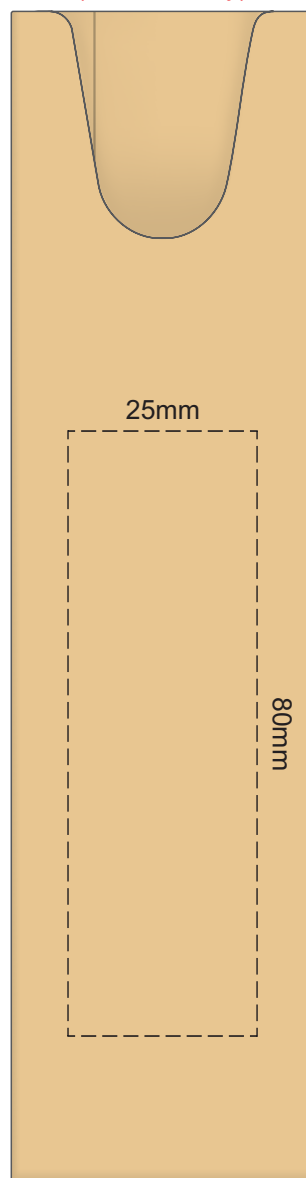

100% of Actual Size
Pad Print

POSITION D

POSITION E

100% of Actual Size
Direct Digital

POSITION D

POSITION E

100% of Actual Size
Pad Print (one side only)

100% of Actual Size
Digital Packaging Print
(one side only)

Digital Print is only available for natural option
Artwork will be printed directly onto the product via CMYK printing (no white),
colours will not be vibrant due to white ink not being available for this process.