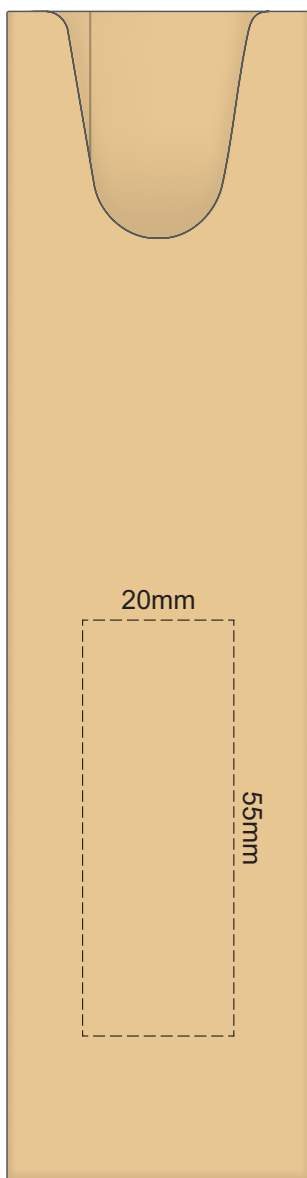

100% of Actual Size
Pad Print

POSITION D

POSITION E

100% of Actual Size
Direct Digital

POSITION D

POSITION E

100% of Actual Size
Pad Print (one side only)

100% of Actual Size
Digital Packaging Print
(one side only)

Digital Print is only available for natural option
Artwork will be printed directly onto the product via CMYK printing (no white),
colours will not be vibrant due to white ink not being available for this process.