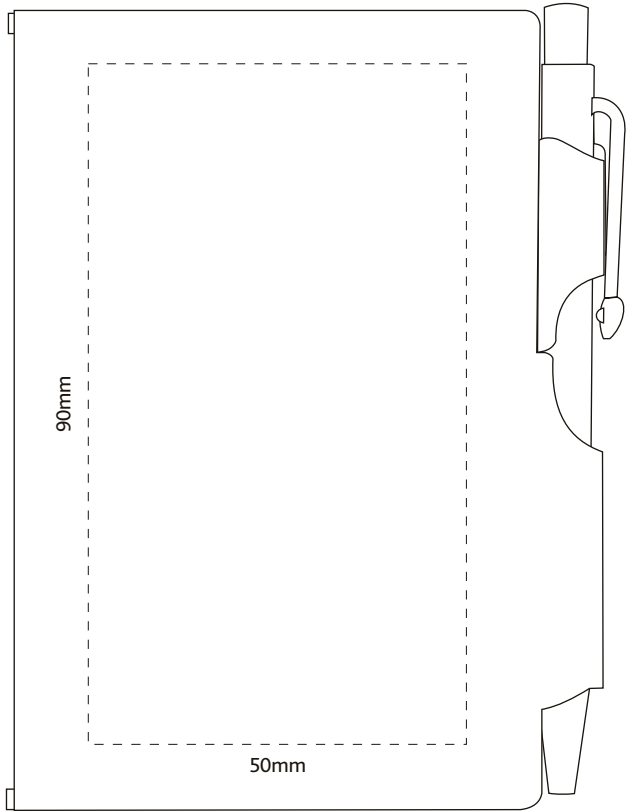

Actual Size: 100% when viewed on A4 paper

Screen Print

Pad Print

Direct Digital

POSITION D

Pad Print

POSITION E