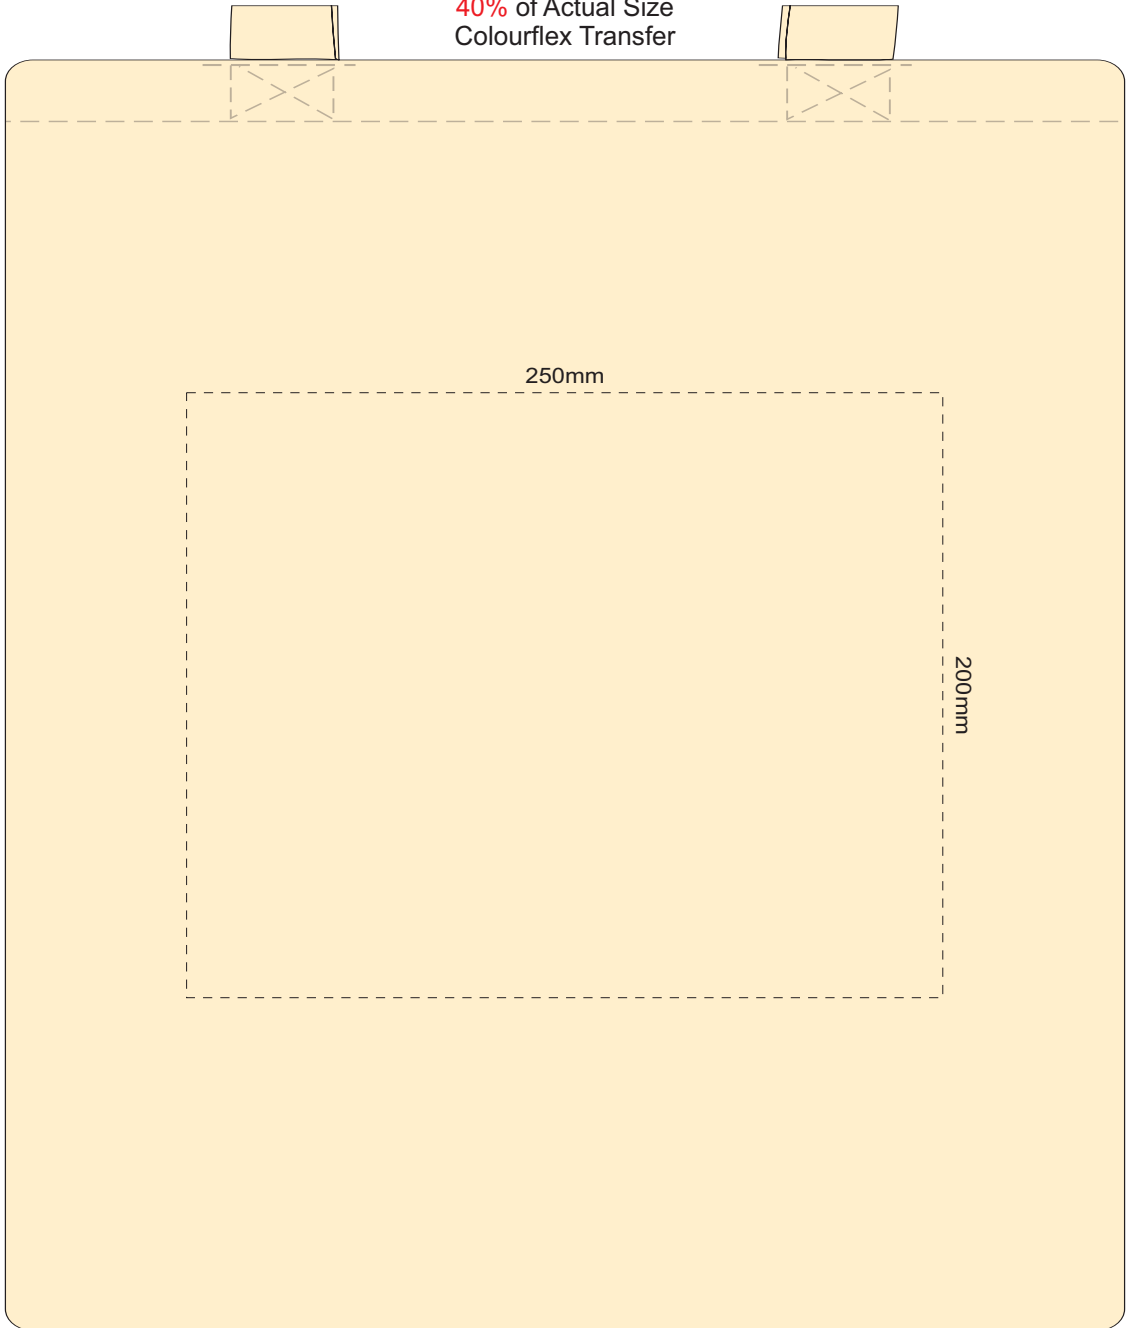

40% of Actual Size
Screen Print

40% of Actual Size
Colourflex Transfer

Orientation of the print areas may be rotated to best suit your needs.