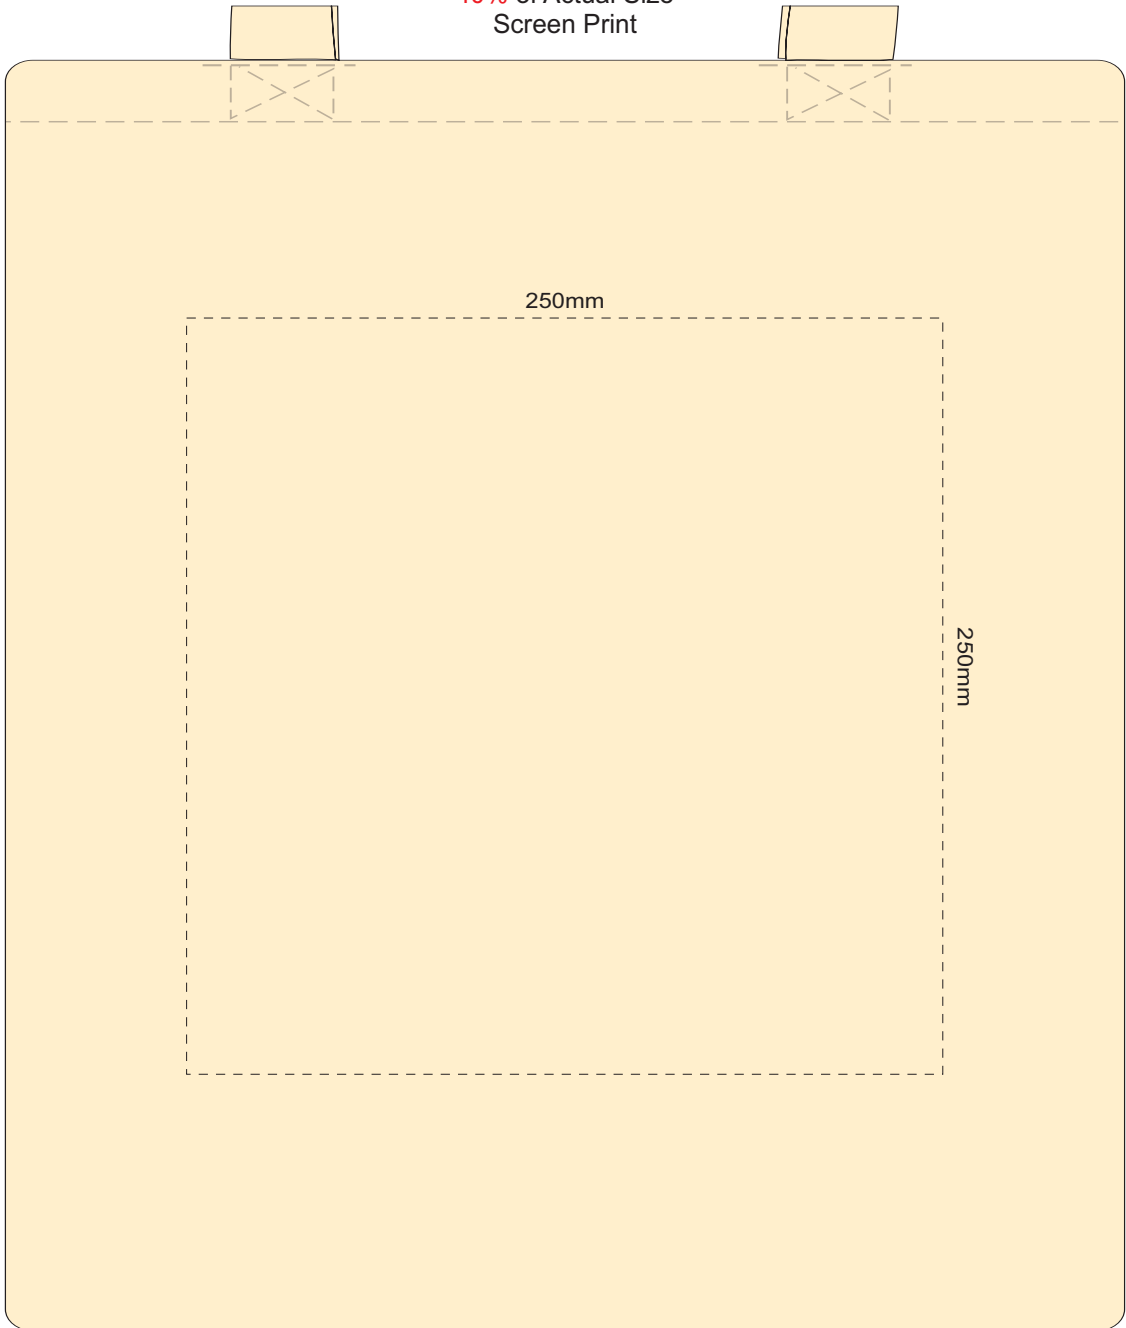

40% of Actual Size
Screen Print

40% of Actual Size
Colourflex Transfer

Orientation of the print areas may be rotated to best suit your needs.