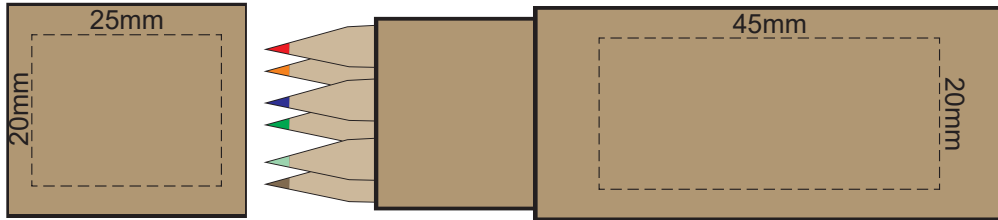

100% of Actual Size
Pad Print (one colour)

100% of Actual Size
Direct Digital

100% of Actual Size
Digital Packaging Print

Artwork will be printed directly onto the product via CMYK printing (no white), colours will not be vibrant due to white ink not being available for this process.