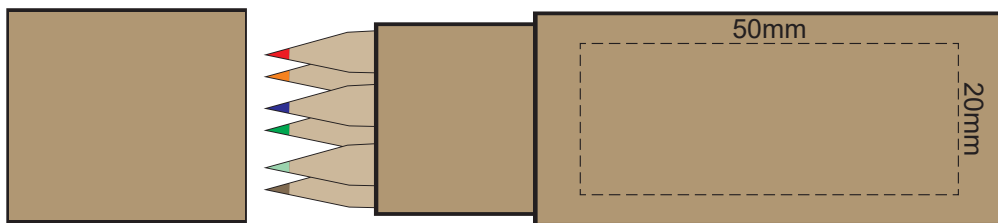

100% of Actual Size
Pad Print (one colour)

100% of Actual Size
Direct Digital

100% of Actual Size
Digital Packaging Print

Artwork will be printed directly onto the product via CMYK printing (no white), colours will not be vibrant due to white ink not being available for this process.