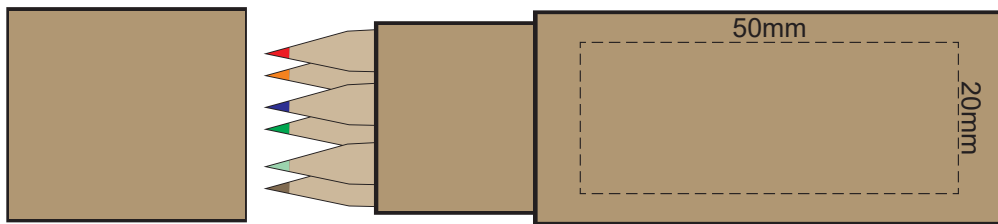

100% of Actual Size
Pad Print (one colour)

100% of Actual Size
Direct Digital

100% of Actual Size
Digital Packaging Print

Artwork will be printed directly onto the product via CMYK printing (no white), colours will not be vibrant due to white ink not being available for this process.