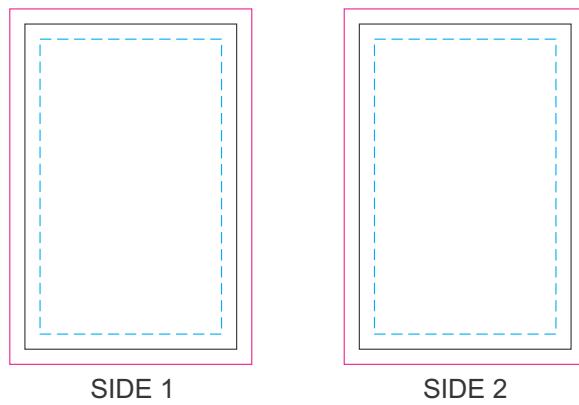

Digital Print Template

**Blue Line = The SIGNIFICANT PRINT AREA**

(Keep all critical images & text within this box)

**Black Line = Maximum print area**

**Pink Line = Bleed off to here**